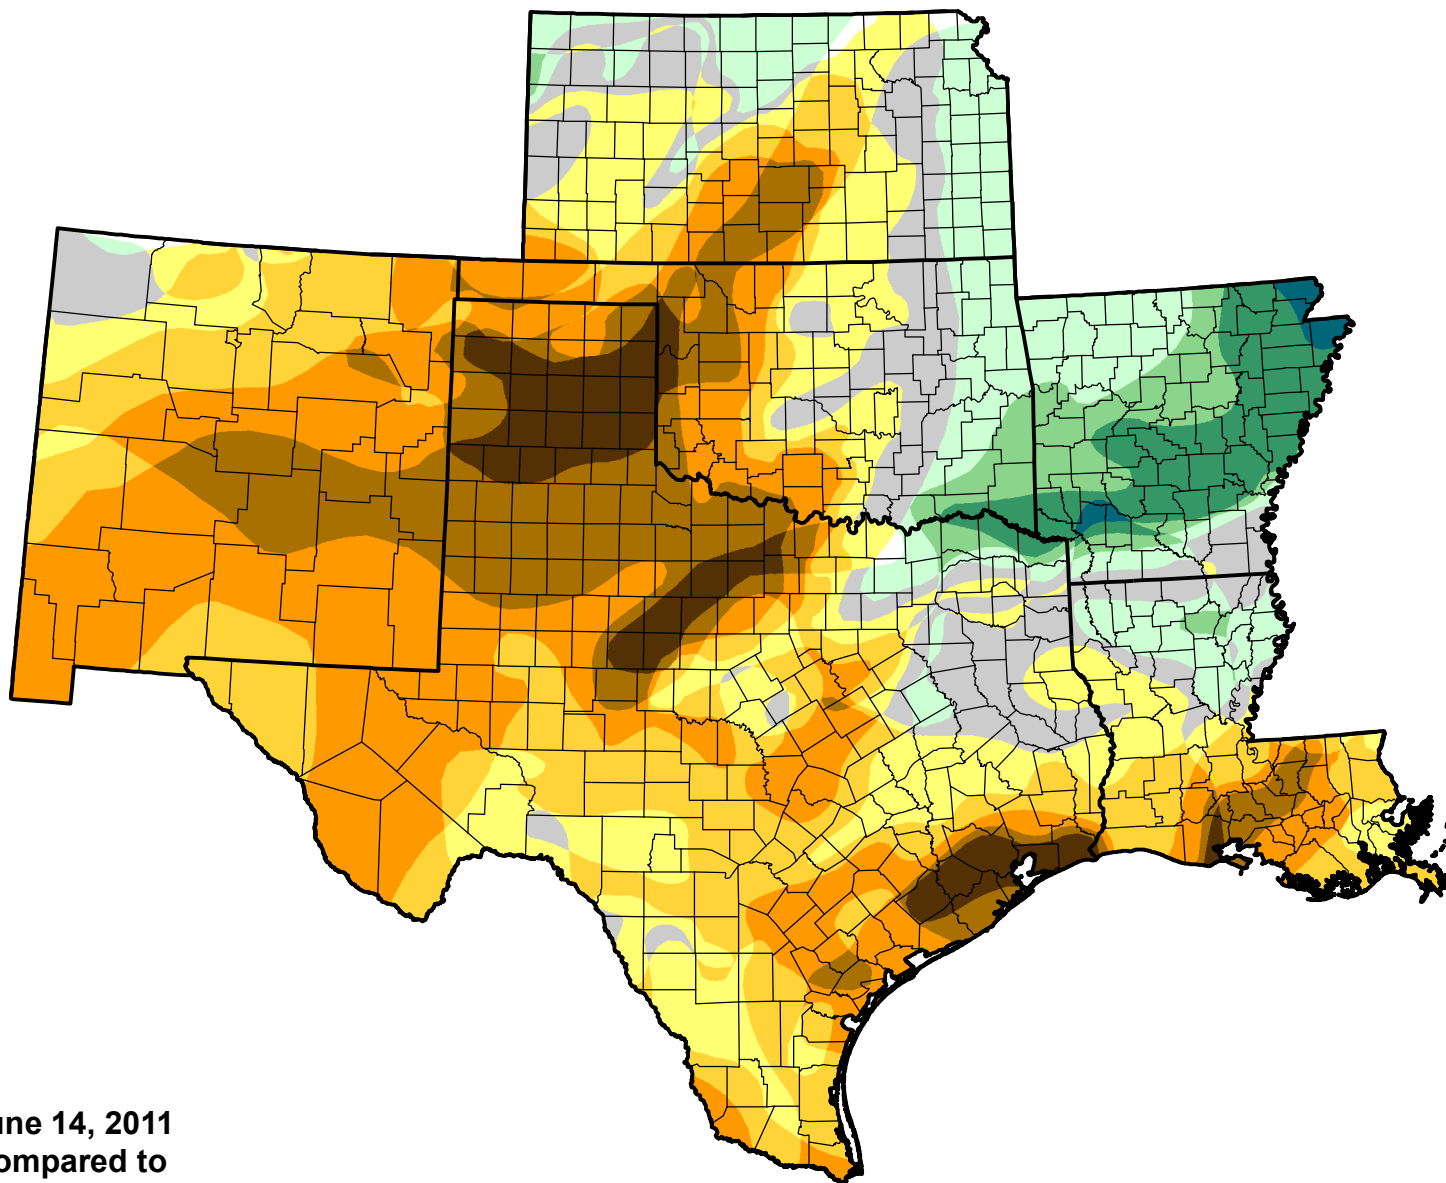

U.S. Drought Monitor Class Change - SCIPP

Start of Calendar Year

-  5 Class Degradation
-  4 Class Degradation
-  3 Class Degradation
-  2 Class Degradation
-  1 Class Degradation
-  No Change
-  1 Class Improvement
-  2 Class Improvement
-  3 Class Improvement
-  4 Class Improvement
-  5 Class Improvement

June 14, 2011
compared to
January 6, 2011

droughtmonitor.unl.edu