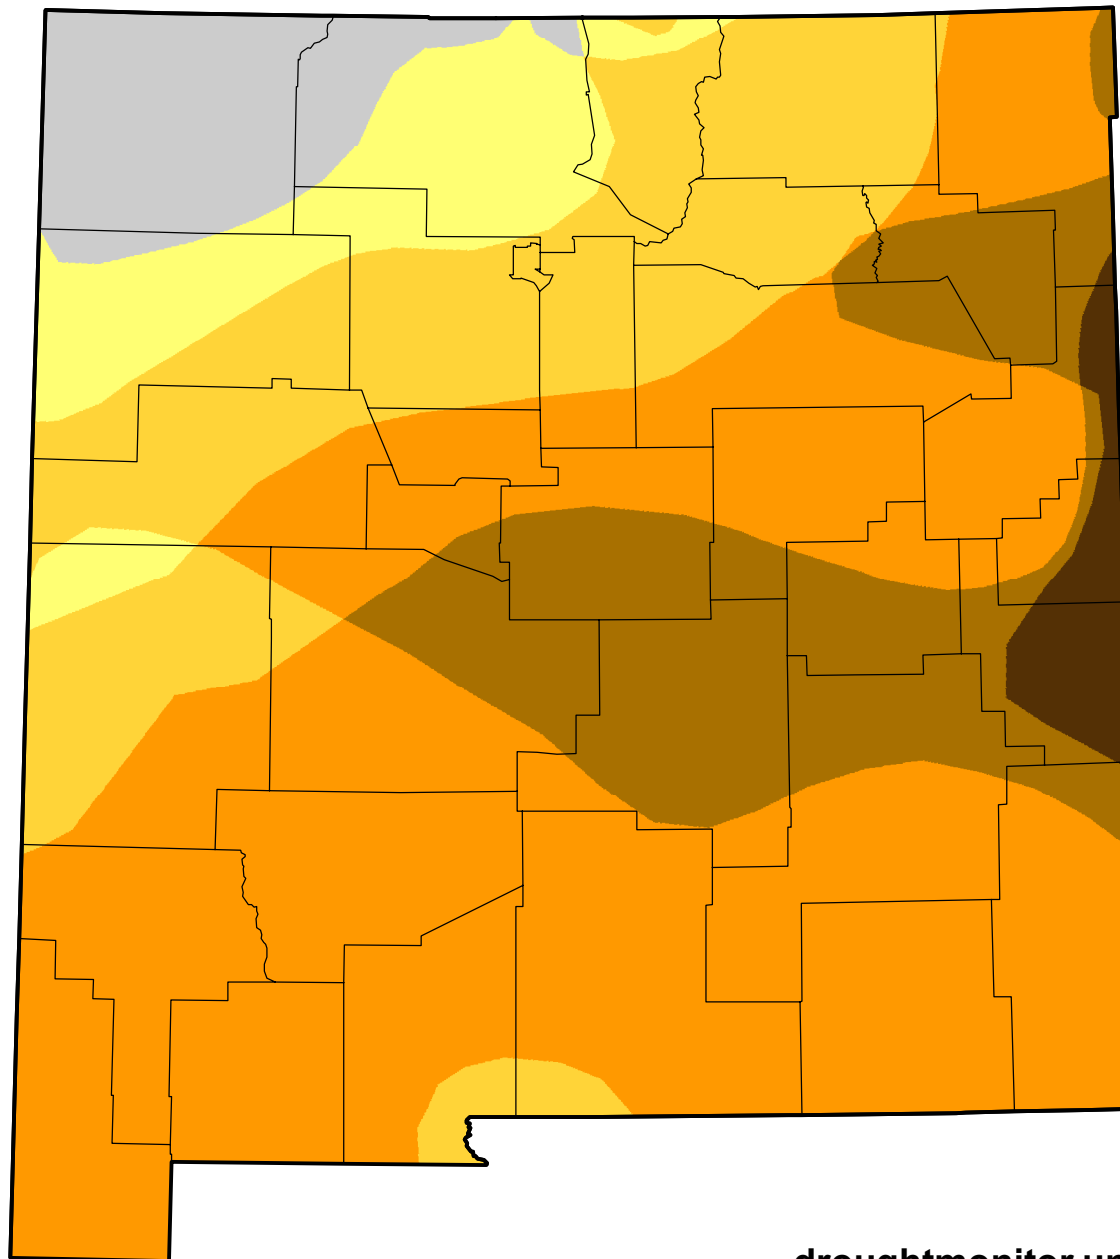

U.S. Drought Monitor Class Change - New Mexico

26 Week

June 21, 2011
compared to
December 23, 2010

droughtmonitor.unl.edu

- | | |
|---|---------------------|
|  | 5 Class Degradation |
|  | 4 Class Degradation |
|  | 3 Class Degradation |
|  | 2 Class Degradation |
|  | 1 Class Degradation |
|  | No Change |
|  | 1 Class Improvement |
|  | 2 Class Improvement |
|  | 3 Class Improvement |
|  | 4 Class Improvement |
|  | 5 Class Improvement |