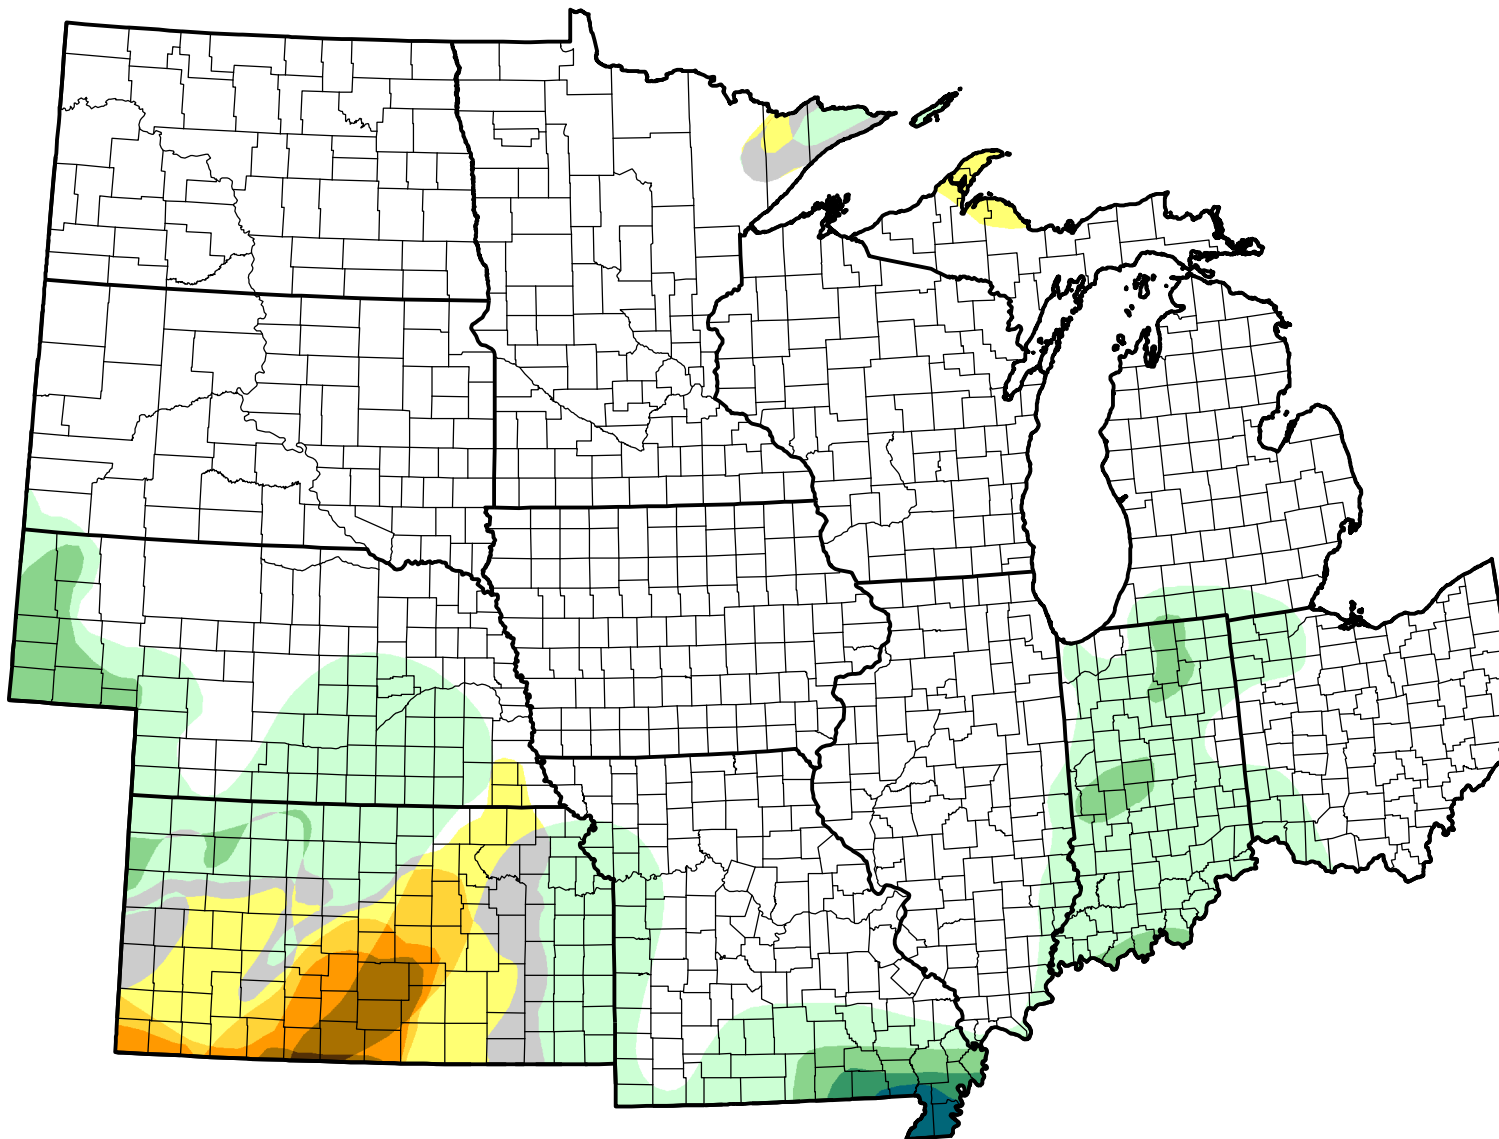

# U.S. Drought Monitor Class Change - U2U North Central States

Start of Calendar Year

June 21, 2011  
compared to  
January 6, 2011

[droughtmonitor.unl.edu](http://droughtmonitor.unl.edu)

- 5 Class Degradation
- 4 Class Degradation
- 3 Class Degradation
- 2 Class Degradation
- 1 Class Degradation
- No Change
- 1 Class Improvement
- 2 Class Improvement
- 3 Class Improvement
- 4 Class Improvement
- 5 Class Improvement