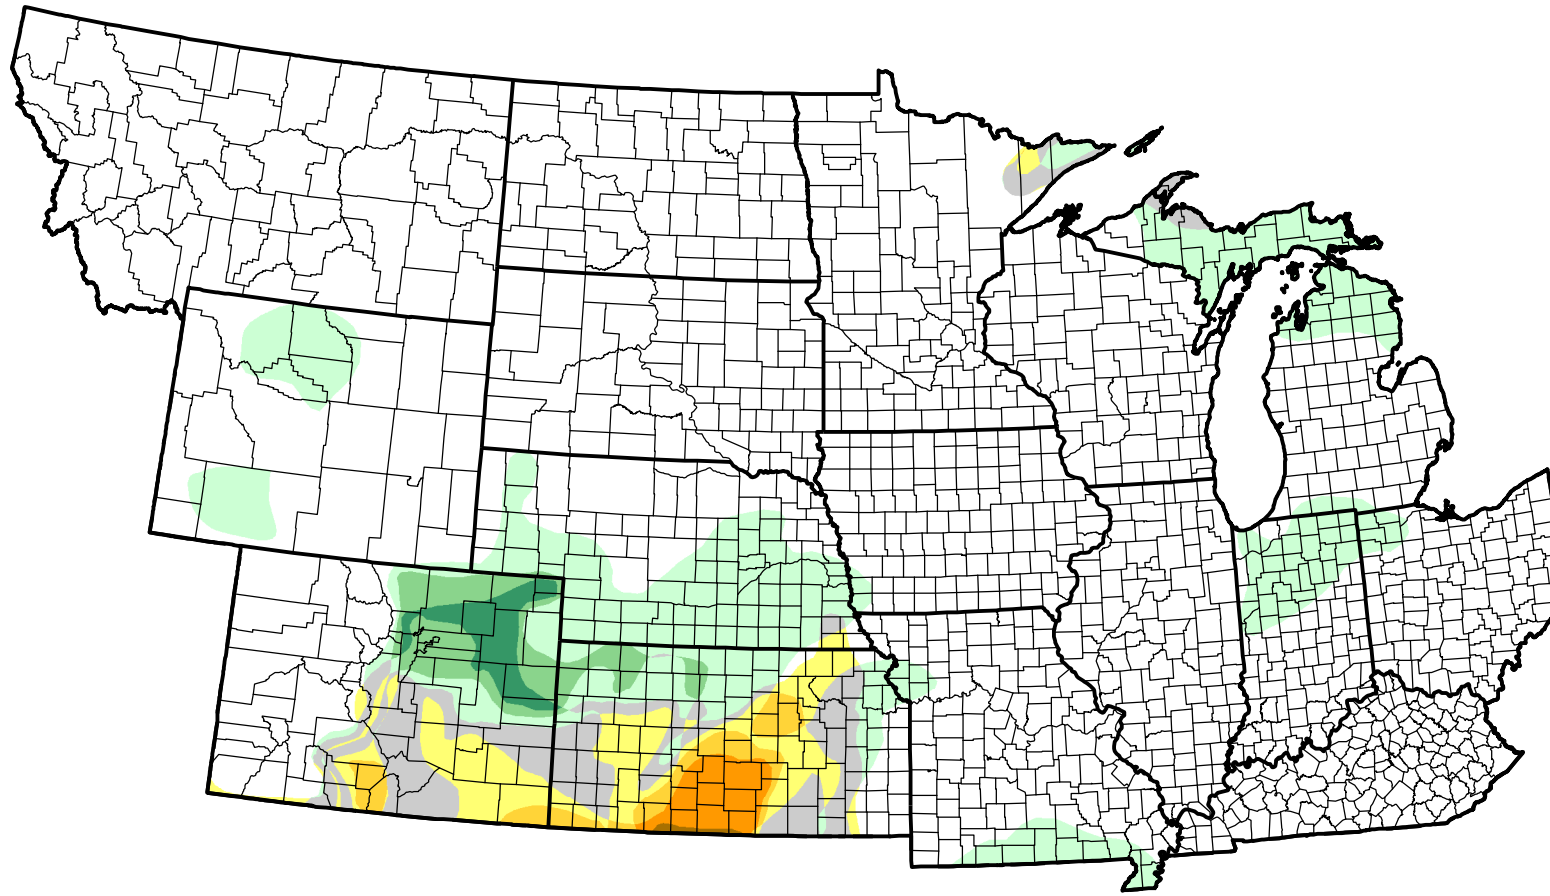

U.S. Drought Monitor Class Change - NWS Central 13 Week

June 21, 2011
compared to
March 24, 2011

droughtmonitor.unl.edu

-  5 Class Degradation
-  4 Class Degradation
-  3 Class Degradation
-  2 Class Degradation
-  1 Class Degradation
-  No Change
-  1 Class Improvement
-  2 Class Improvement
-  3 Class Improvement
-  4 Class Improvement
-  5 Class Improvement