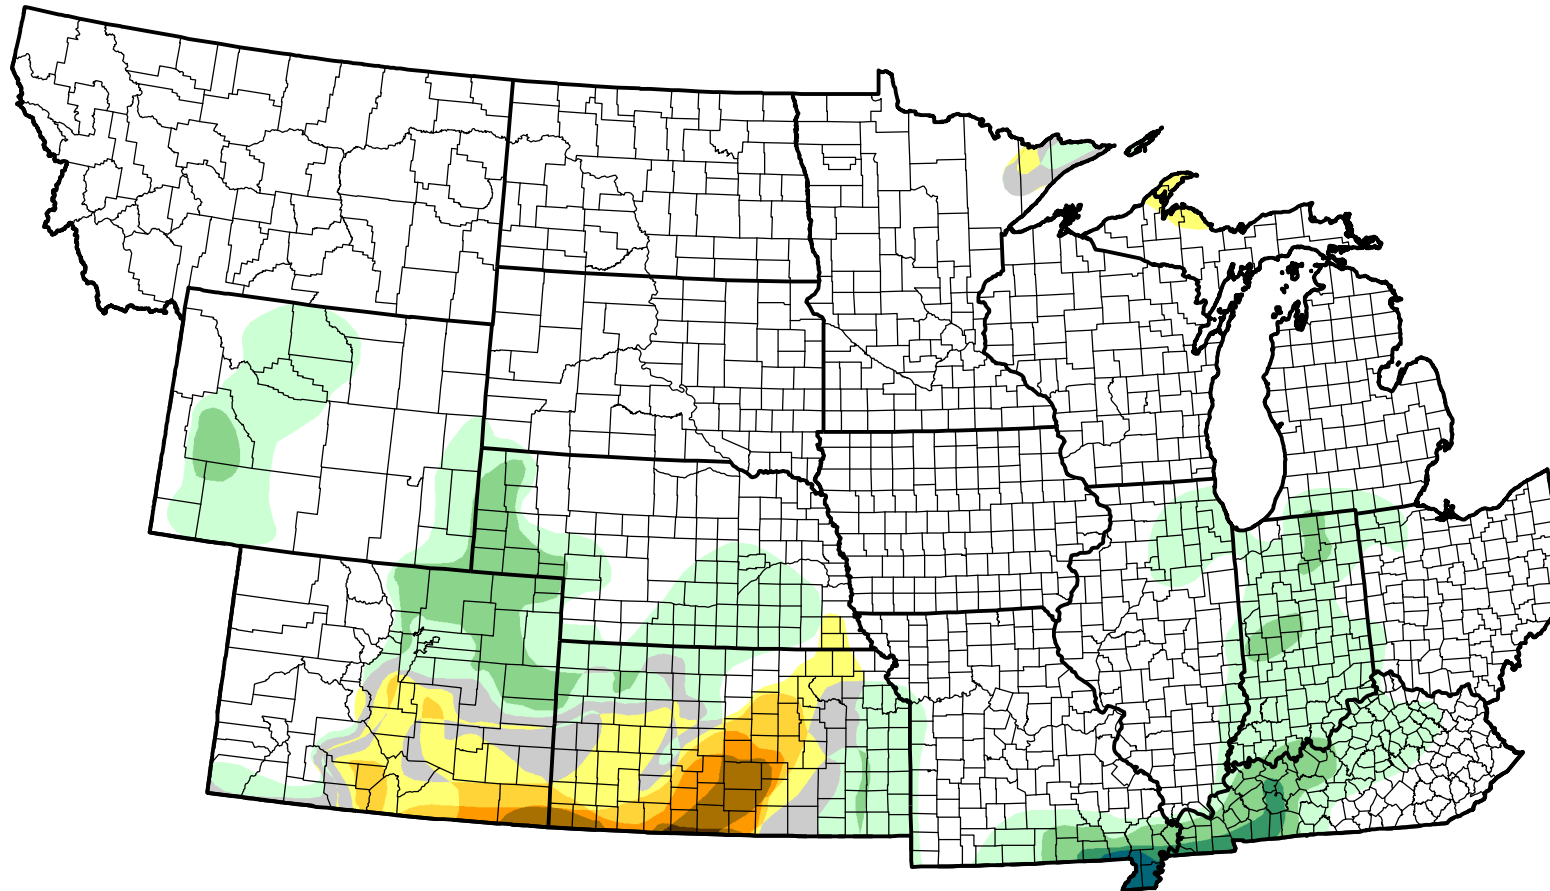

U.S. Drought Monitor Class Change - NWS Central 26 Week

-  5 Class Degradation
-  4 Class Degradation
-  3 Class Degradation
-  2 Class Degradation
-  1 Class Degradation
-  No Change
-  1 Class Improvement
-  2 Class Improvement
-  3 Class Improvement
-  4 Class Improvement
-  5 Class Improvement

June 21, 2011
compared to
December 23, 2010

droughtmonitor.unl.edu