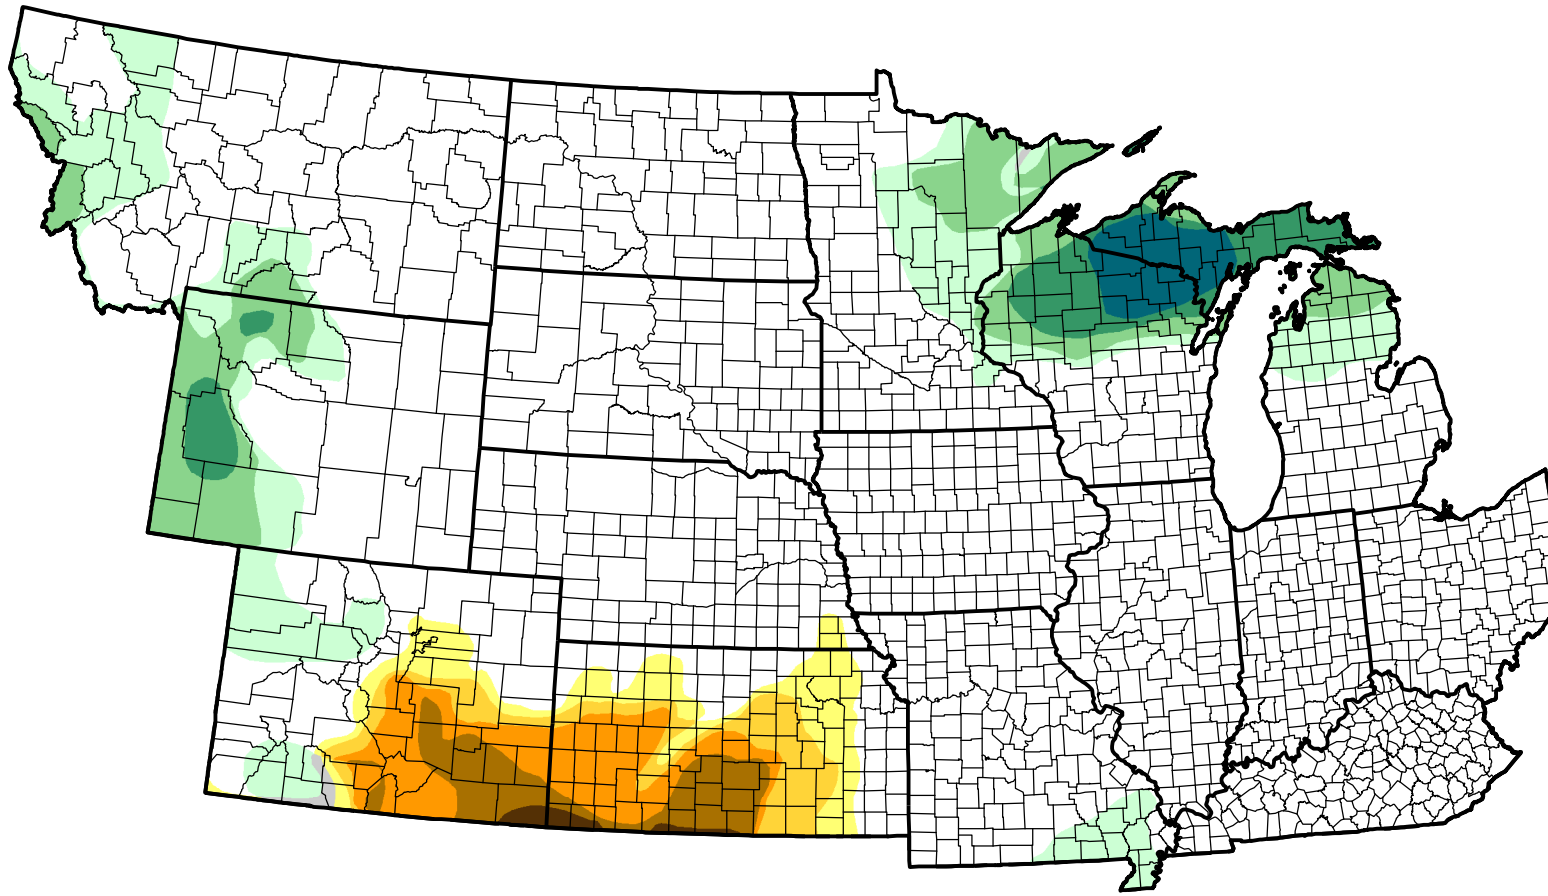

U.S. Drought Monitor Class Change - NWS Central 52 Week

June 21, 2011
compared to
June 24, 2010

droughtmonitor.unl.edu

-  5 Class Degradation
-  4 Class Degradation
-  3 Class Degradation
-  2 Class Degradation
-  1 Class Degradation
-  No Change
-  1 Class Improvement
-  2 Class Improvement
-  3 Class Improvement
-  4 Class Improvement
-  5 Class Improvement