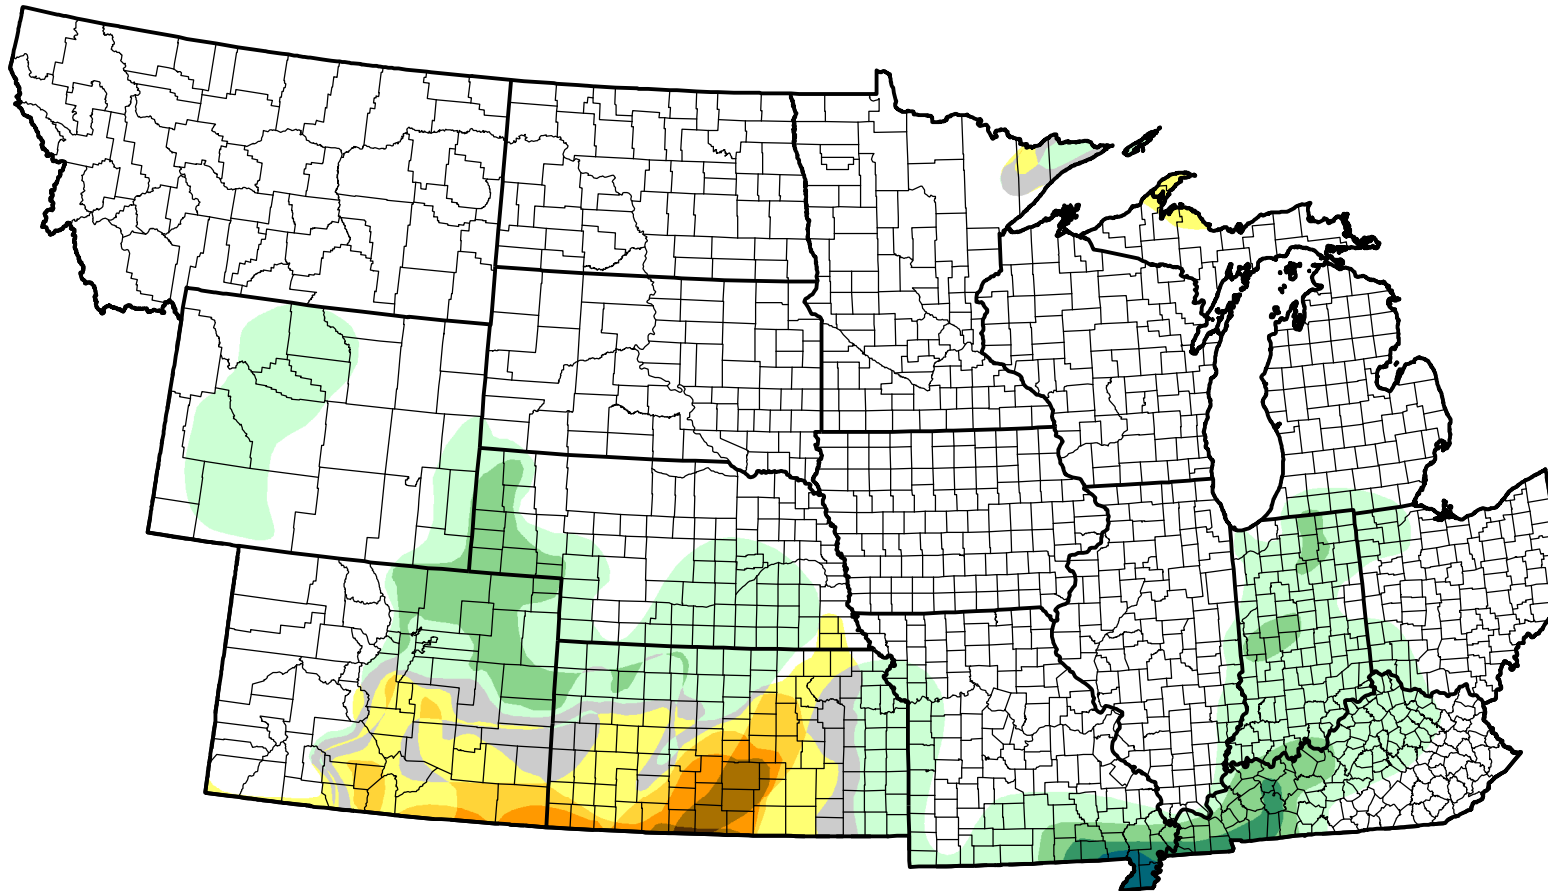

U.S. Drought Monitor Class Change - NWS Central Start of Calendar Year

-  5 Class Degradation
-  4 Class Degradation
-  3 Class Degradation
-  2 Class Degradation
-  1 Class Degradation
-  No Change
-  1 Class Improvement
-  2 Class Improvement
-  3 Class Improvement
-  4 Class Improvement
-  5 Class Improvement

June 21, 2011
compared to
January 6, 2011

droughtmonitor.unl.edu