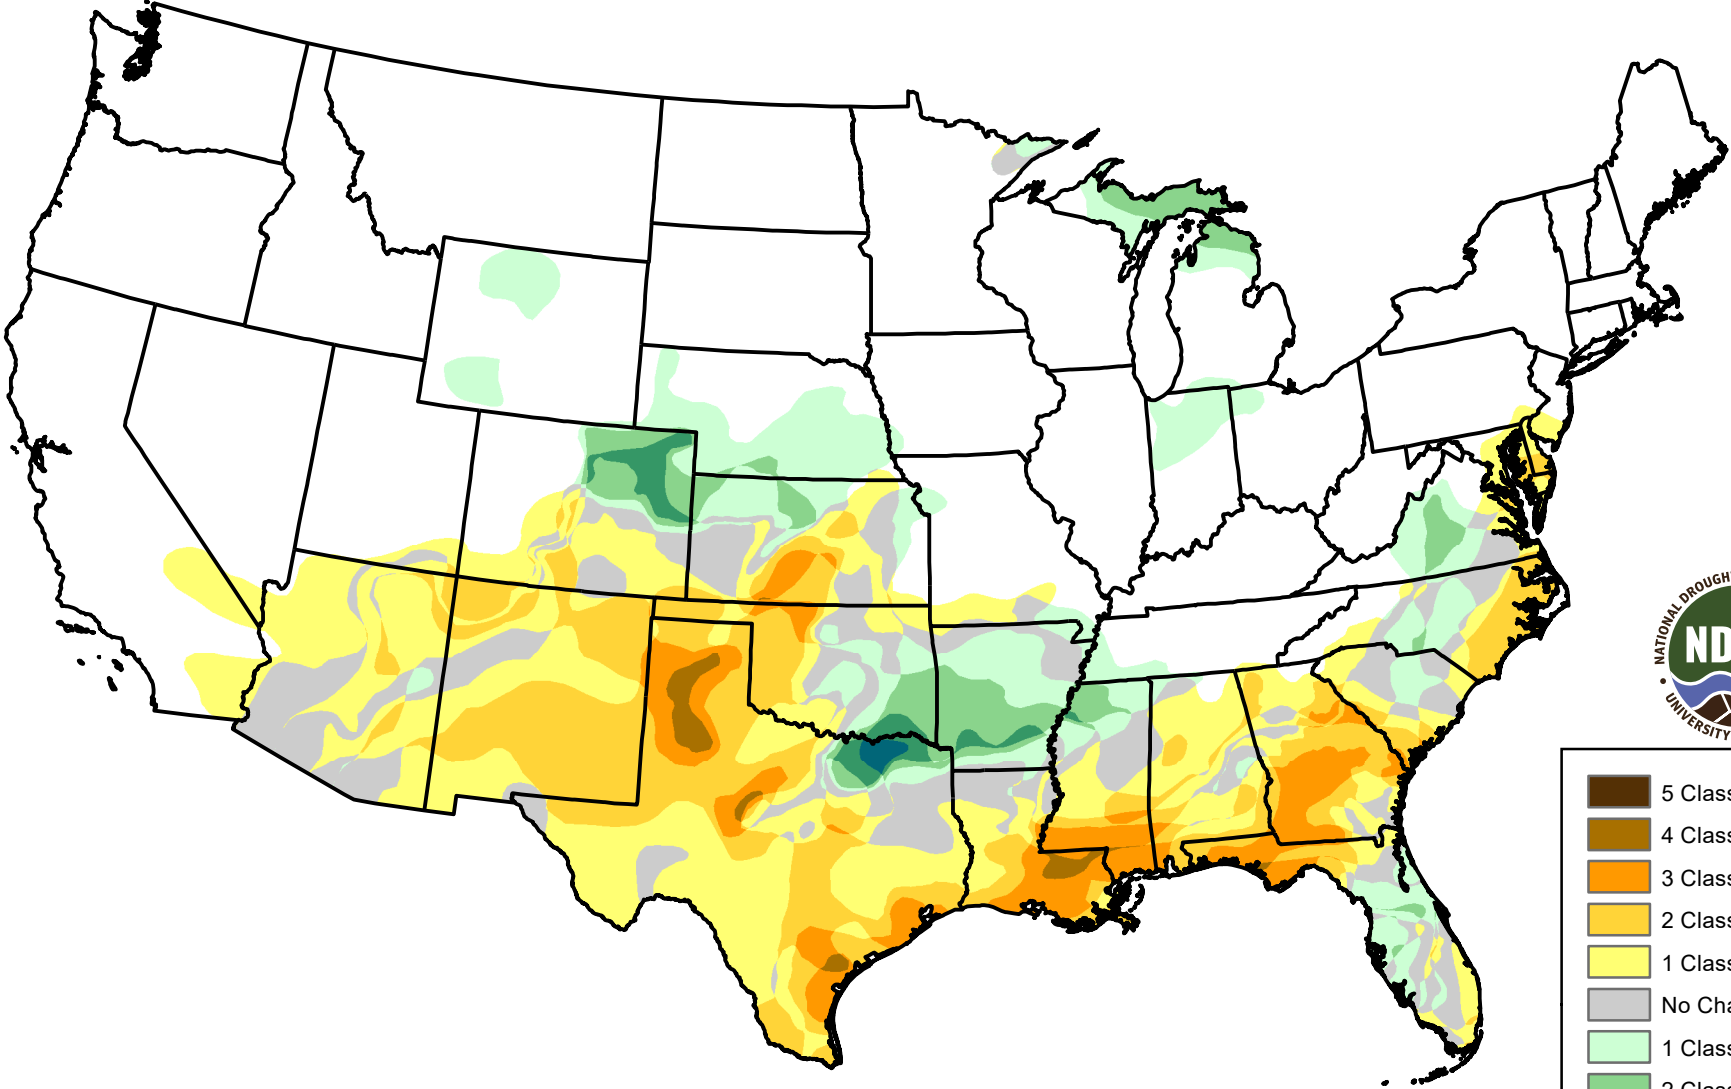

# U.S. Drought Monitor Class Change - Continental U.S. (CONUS) 13 Week

June 28, 2011  
compared to  
March 31, 2011

[droughtmonitor.unl.edu](http://droughtmonitor.unl.edu)

-  5 Class Degradation
-  4 Class Degradation
-  3 Class Degradation
-  2 Class Degradation
-  1 Class Degradation
-  No Change
-  1 Class Improvement
-  2 Class Improvement
-  3 Class Improvement
-  4 Class Improvement
-  5 Class Improvement