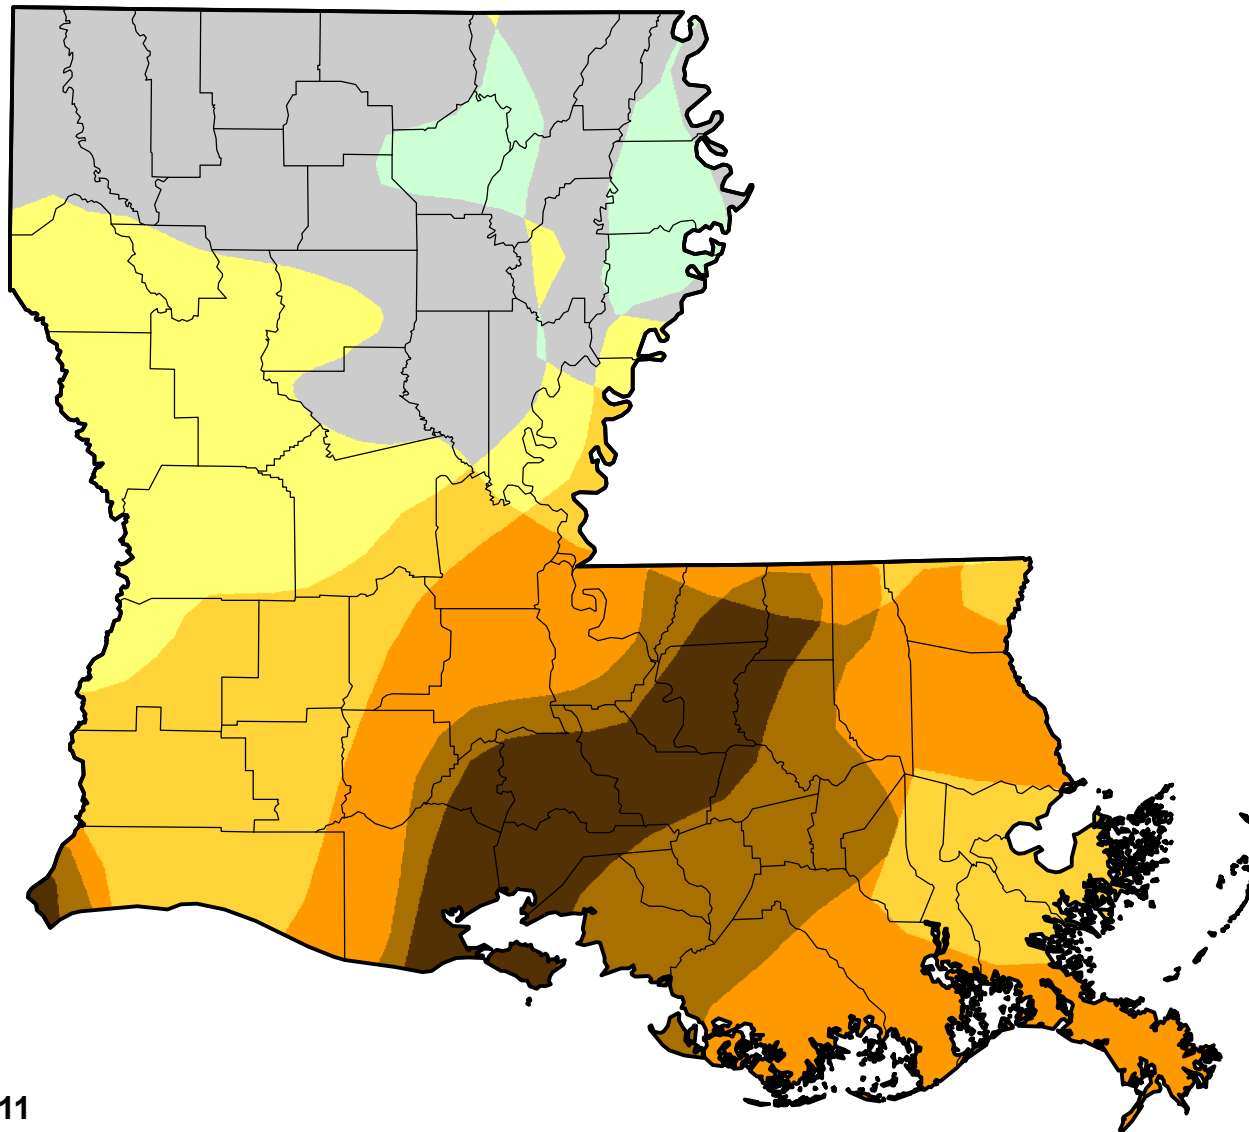

U.S. Drought Monitor Class Change - Louisiana

Start of Calendar Year

June 28, 2011
compared to
January 6, 2011

droughtmonitor.unl.edu