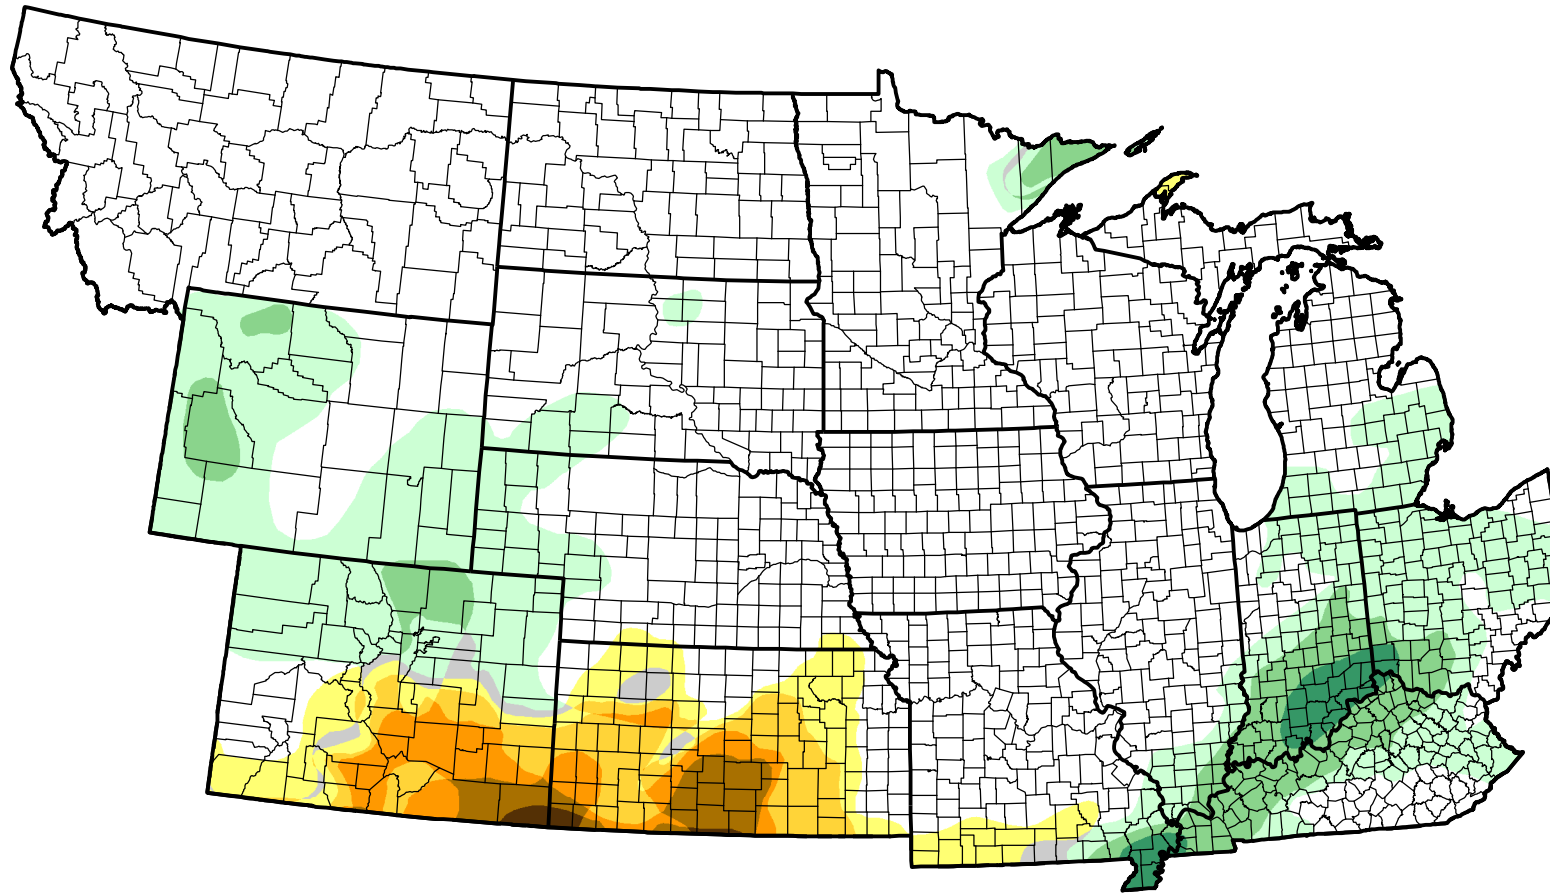

# U.S. Drought Monitor Class Change - NWS Central Start of Water Year

-  5 Class Degradation
-  4 Class Degradation
-  3 Class Degradation
-  2 Class Degradation
-  1 Class Degradation
-  No Change
-  1 Class Improvement
-  2 Class Improvement
-  3 Class Improvement
-  4 Class Improvement
-  5 Class Improvement

June 28, 2011  
compared to  
September 30, 2010

[droughtmonitor.unl.edu](http://droughtmonitor.unl.edu)