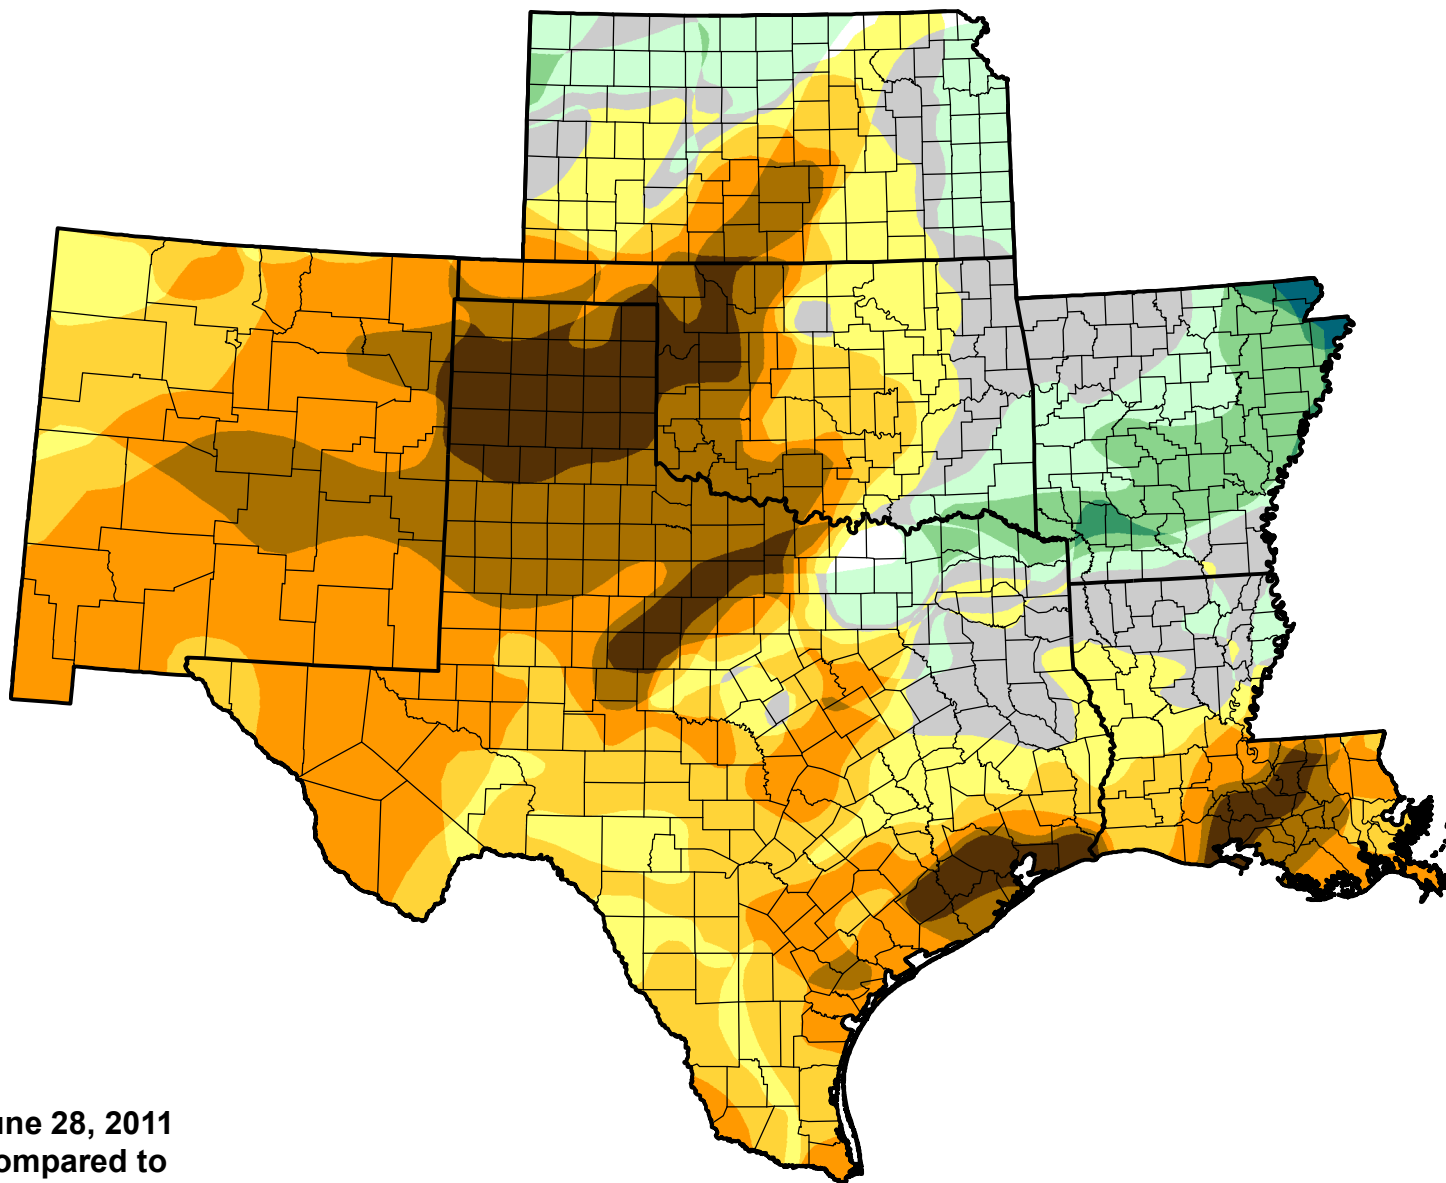

# U.S. Drought Monitor Class Change - SCIPP

Start of Calendar Year

June 28, 2011  
compared to  
January 6, 2011

[droughtmonitor.unl.edu](http://droughtmonitor.unl.edu)

- 5 Class Degradation
- 4 Class Degradation
- 3 Class Degradation
- 2 Class Degradation
- 1 Class Degradation
- No Change
- 1 Class Improvement
- 2 Class Improvement
- 3 Class Improvement
- 4 Class Improvement
- 5 Class Improvement