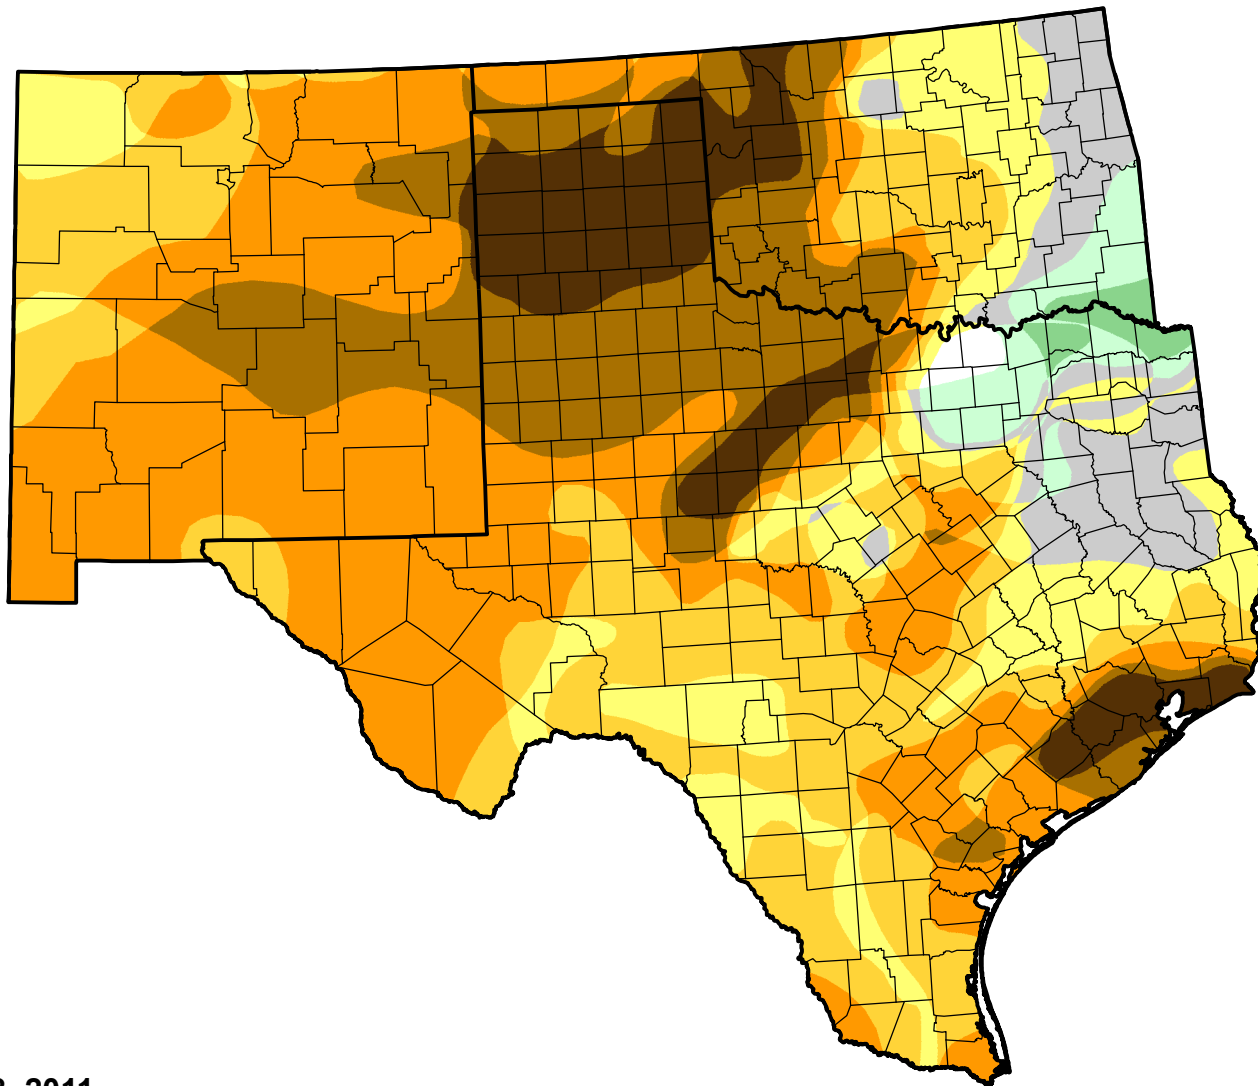

U.S. Drought Monitor Class Change - Southern Plains RDEWS

Start of Calendar Year

June 28, 2011
compared to
January 6, 2011

droughtmonitor.unl.edu

-  5 Class Degradation
-  4 Class Degradation
-  3 Class Degradation
-  2 Class Degradation
-  1 Class Degradation
-  No Change
-  1 Class Improvement
-  2 Class Improvement
-  3 Class Improvement
-  4 Class Improvement
-  5 Class Improvement