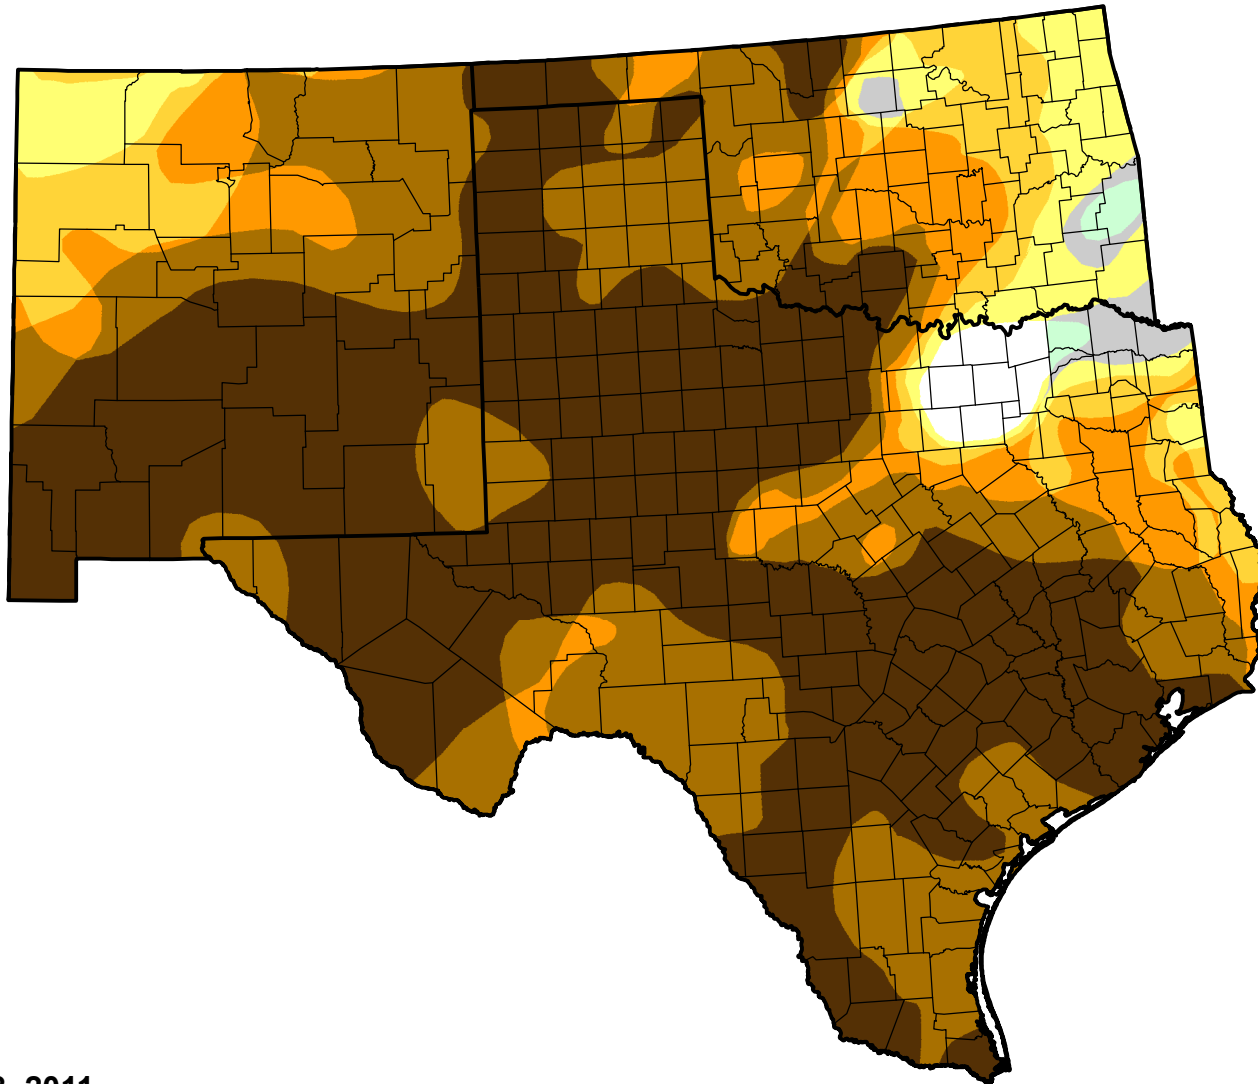

U.S. Drought Monitor Class Change - Southern Plains RDEWS

Start of Water Year

June 28, 2011
compared to
September 30, 2010

droughtmonitor.unl.edu

-  5 Class Degradation
-  4 Class Degradation
-  3 Class Degradation
-  2 Class Degradation
-  1 Class Degradation
-  No Change
-  1 Class Improvement
-  2 Class Improvement
-  3 Class Improvement
-  4 Class Improvement
-  5 Class Improvement