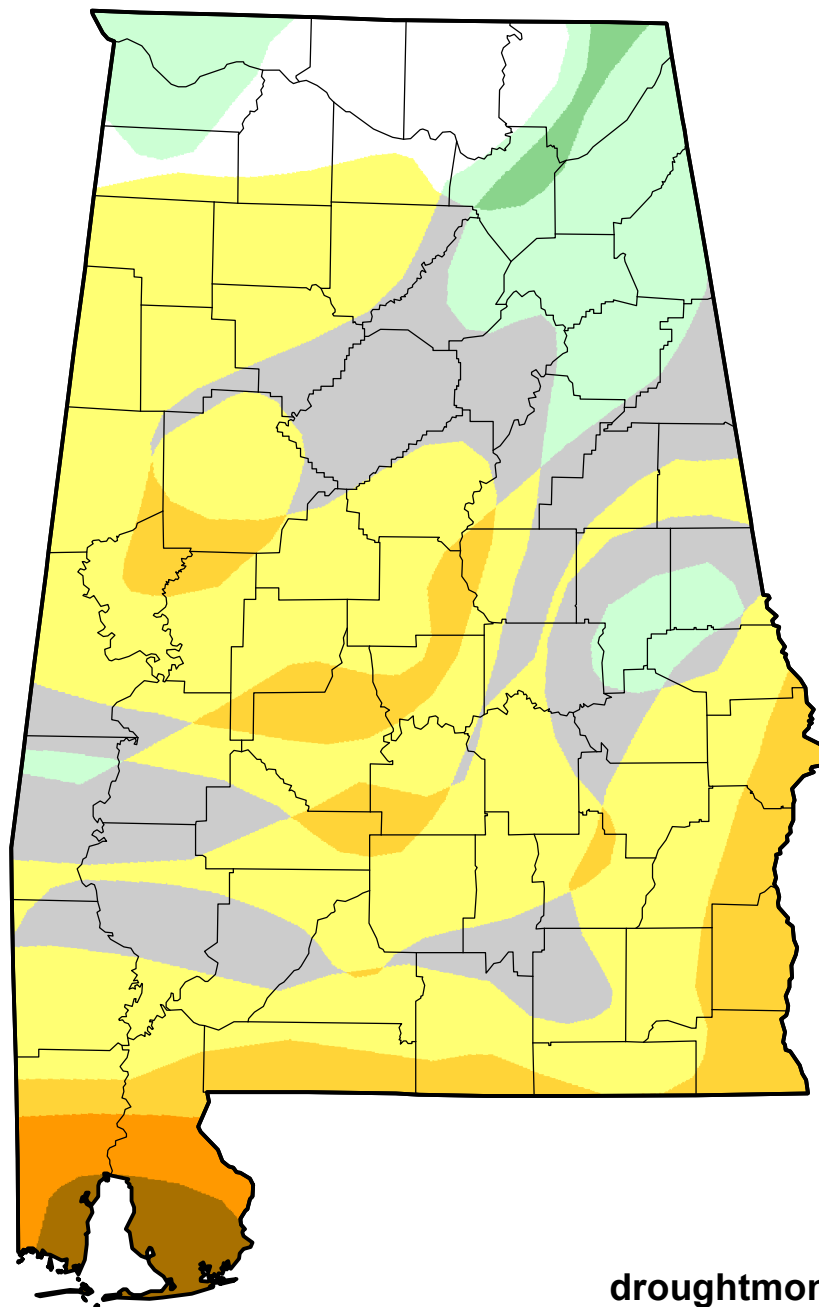

U.S. Drought Monitor Class Change - Alabama

26 Week

July 5, 2011
compared to
January 6, 2011

droughtmonitor.unl.edu

-  5 Class Degradation
-  4 Class Degradation
-  3 Class Degradation
-  2 Class Degradation
-  1 Class Degradation
-  No Change
-  1 Class Improvement
-  2 Class Improvement
-  3 Class Improvement
-  4 Class Improvement
-  5 Class Improvement