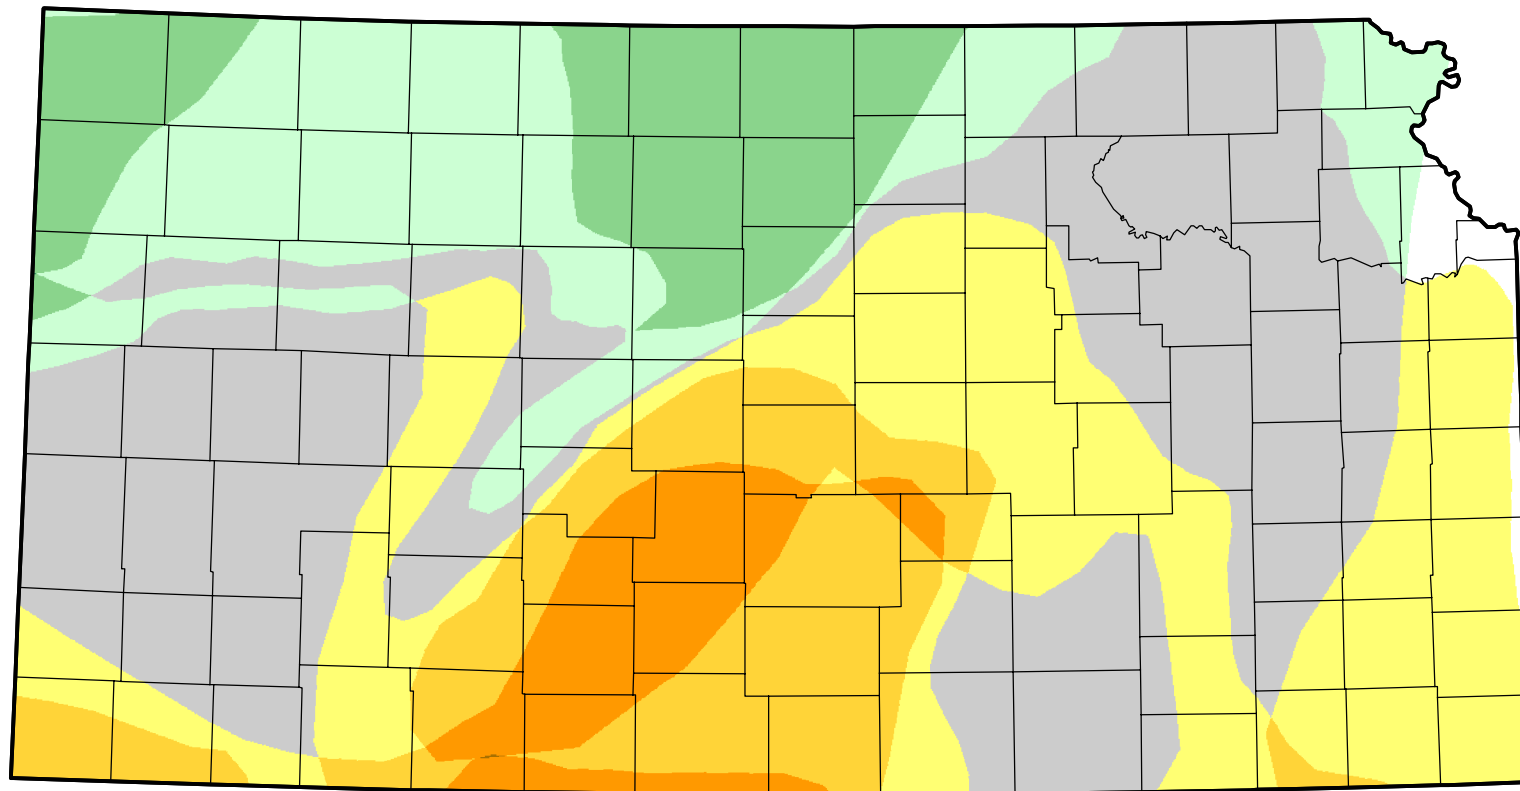

U.S. Drought Monitor Class Change - Kansas

13 Week

July 5, 2011
compared to
April 7, 2011

droughtmonitor.unl.edu

-  5 Class Degradation
-  4 Class Degradation
-  3 Class Degradation
-  2 Class Degradation
-  1 Class Degradation
-  No Change
-  1 Class Improvement
-  2 Class Improvement
-  3 Class Improvement
-  4 Class Improvement
-  5 Class Improvement