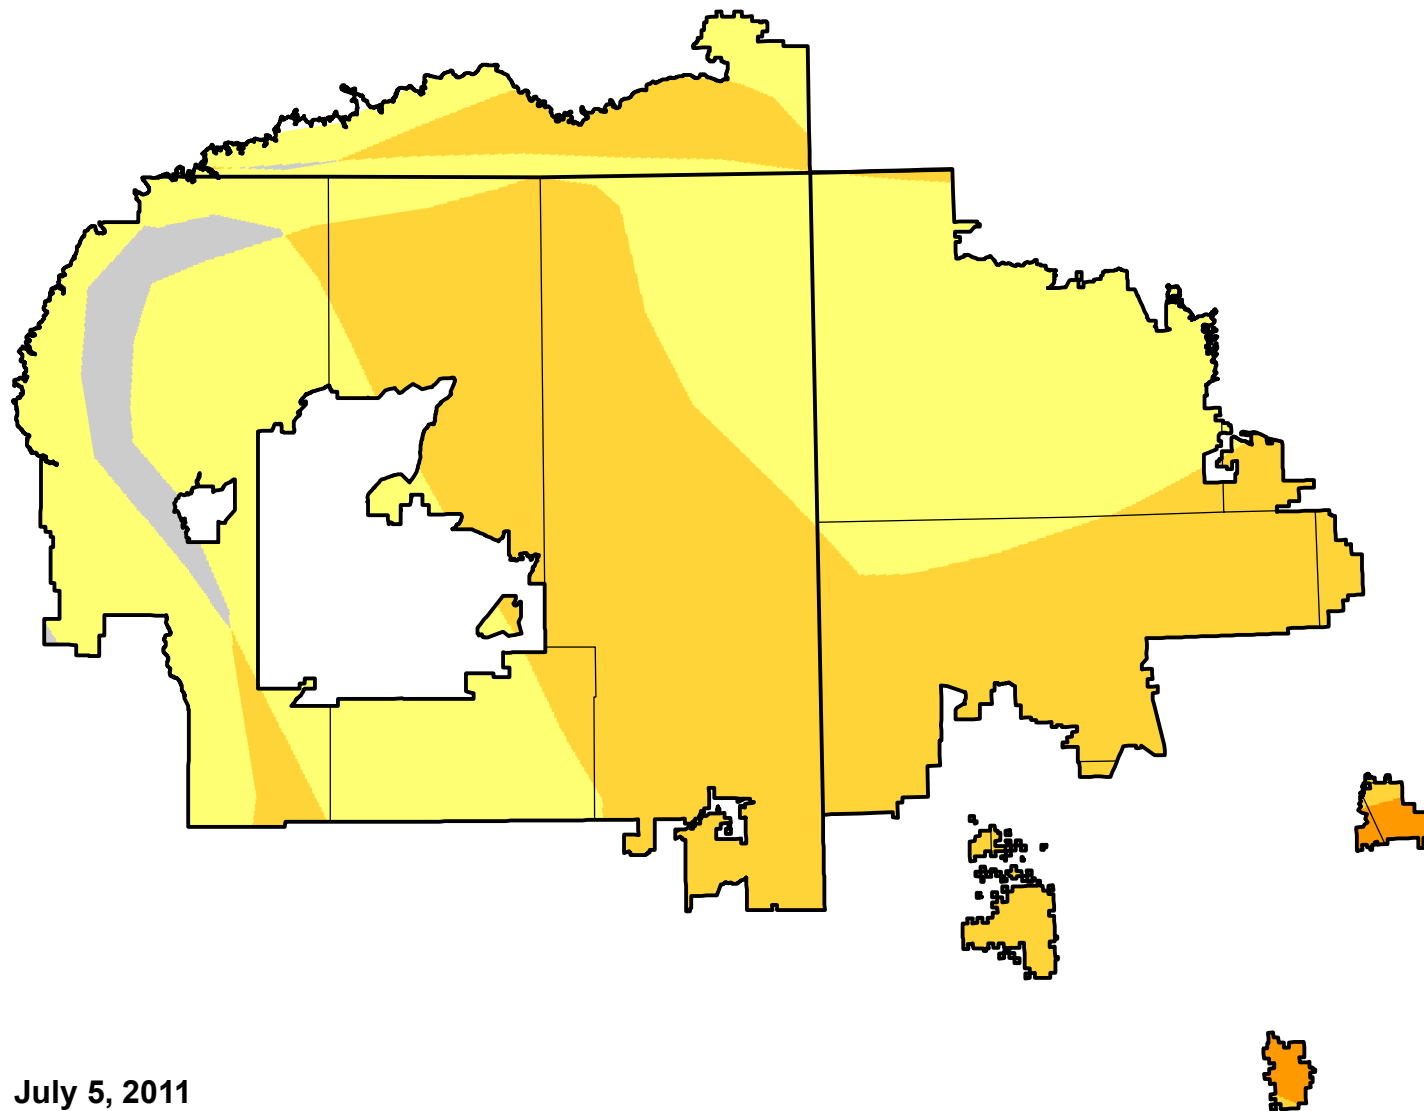

U.S. Drought Monitor Class Change - Navajo

26 Week

July 5, 2011
compared to
January 6, 2011

droughtmonitor.unl.edu

- | | |
|---|---------------------|
|  | 5 Class Degradation |
|  | 4 Class Degradation |
|  | 3 Class Degradation |
|  | 2 Class Degradation |
|  | 1 Class Degradation |
|  | No Change |
|  | 1 Class Improvement |
|  | 2 Class Improvement |
|  | 3 Class Improvement |
|  | 4 Class Improvement |
|  | 5 Class Improvement |