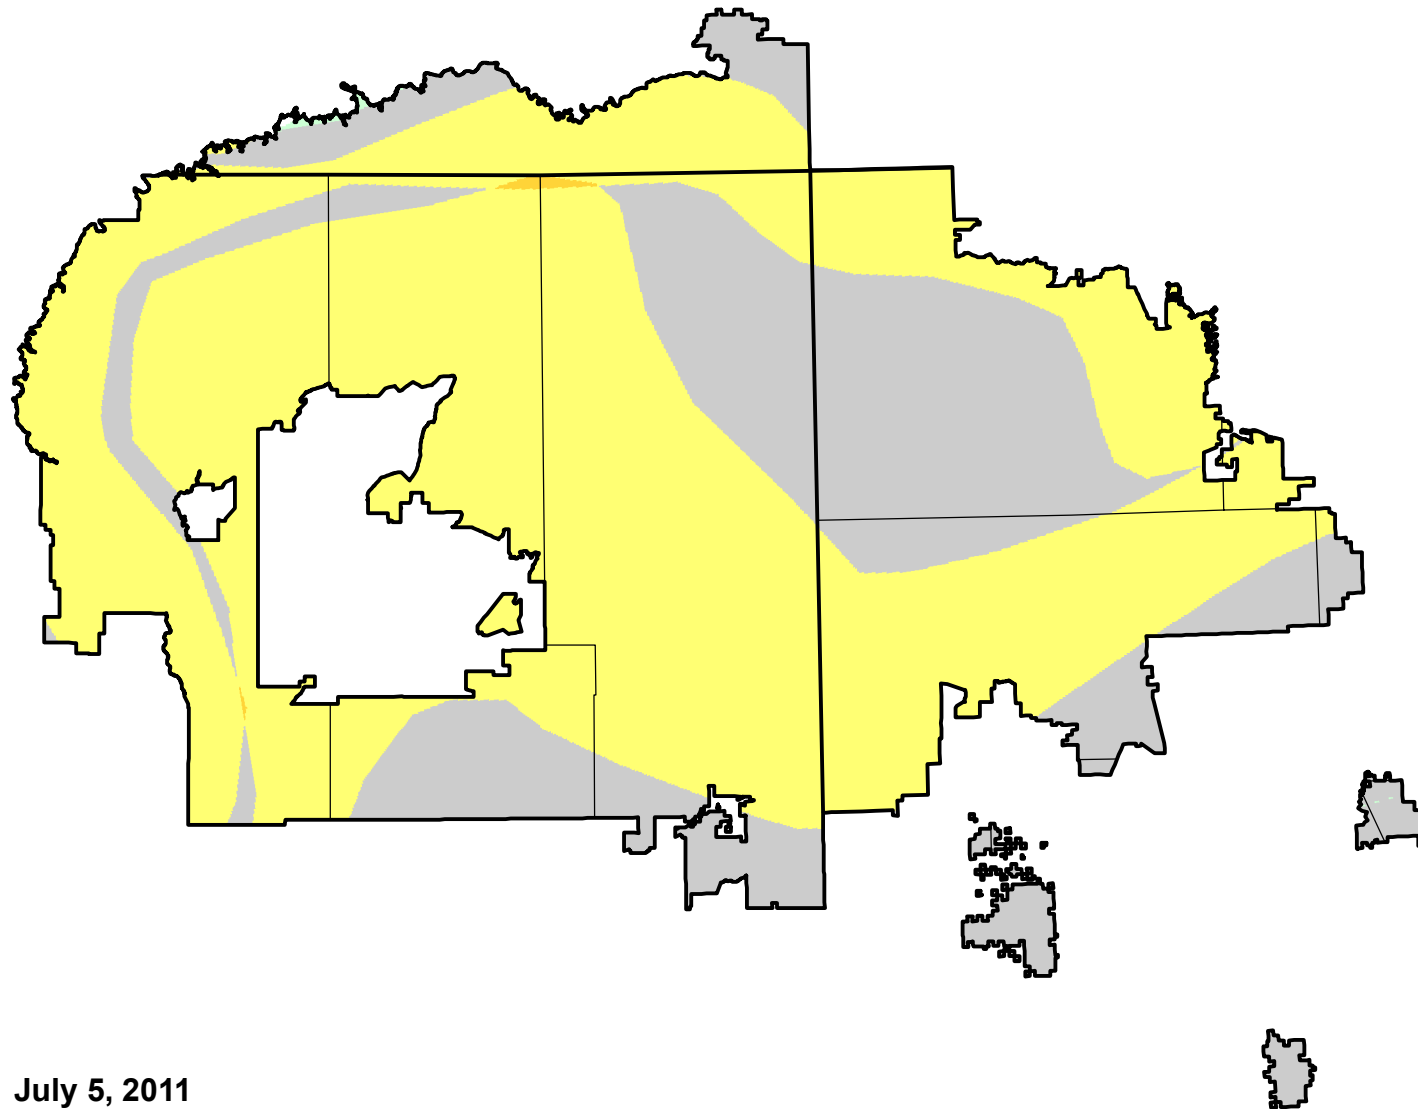

U.S. Drought Monitor Class Change - Navajo

8 Week

July 5, 2011
compared to
May 12, 2011

droughtmonitor.unl.edu

- | | |
|---|---------------------|
|  | 5 Class Degradation |
|  | 4 Class Degradation |
|  | 3 Class Degradation |
|  | 2 Class Degradation |
|  | 1 Class Degradation |
|  | No Change |
|  | 1 Class Improvement |
|  | 2 Class Improvement |
|  | 3 Class Improvement |
|  | 4 Class Improvement |
|  | 5 Class Improvement |