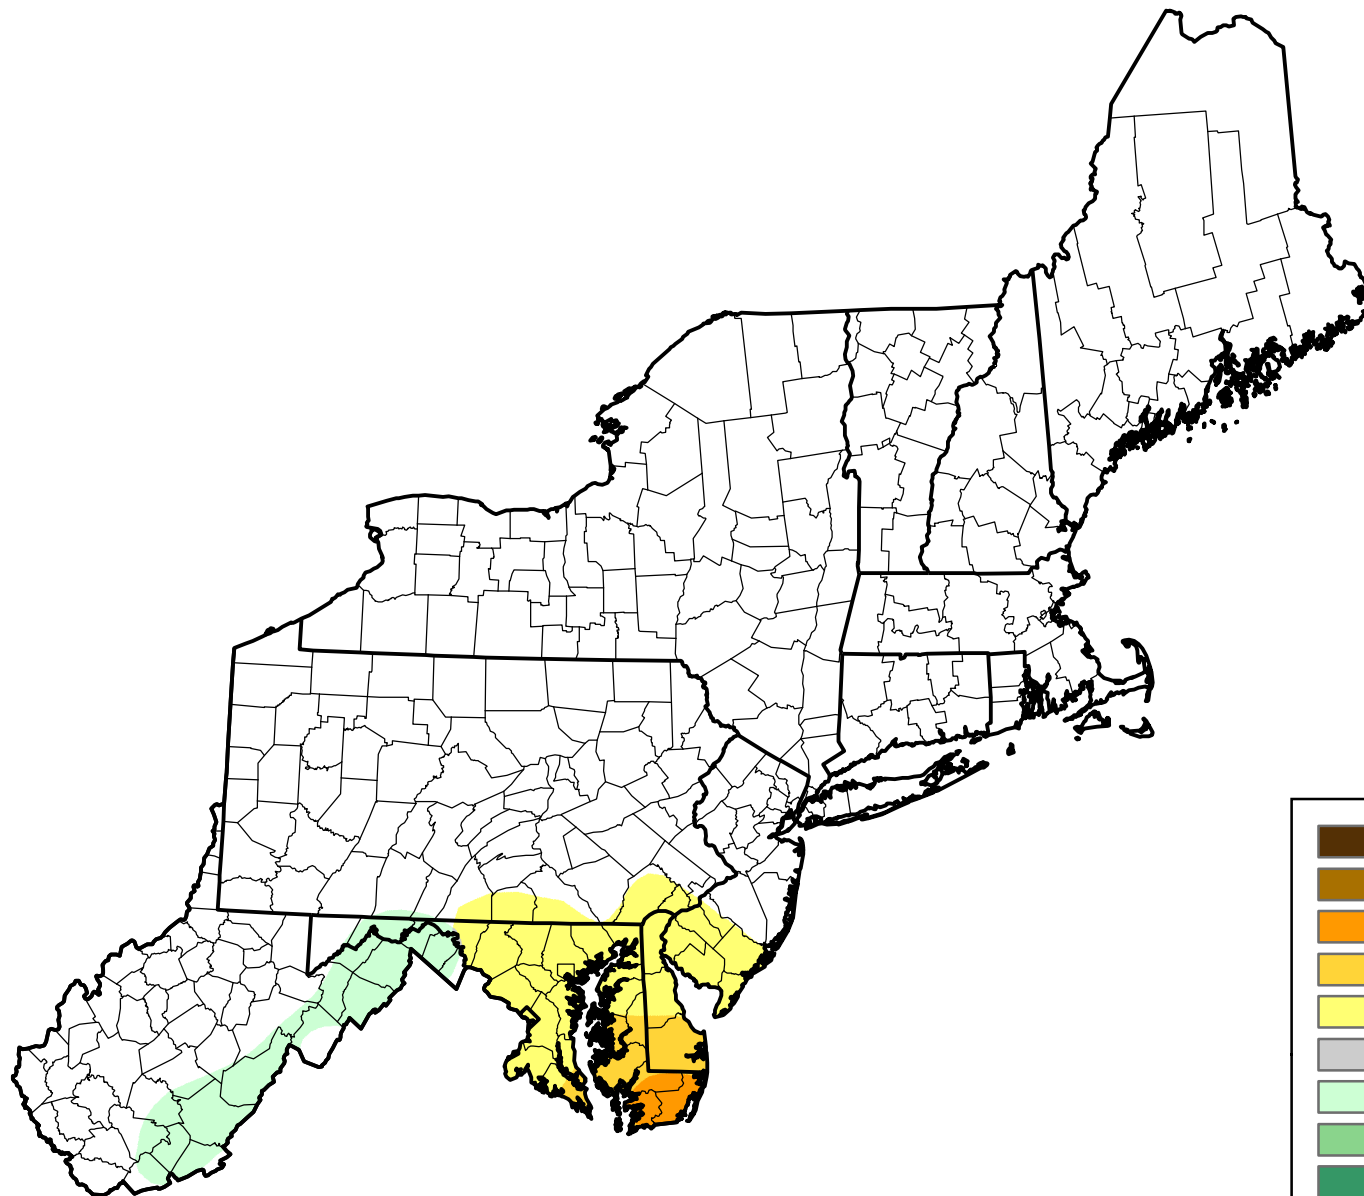

# U.S. Drought Monitor Class Change - Northeast

Start of Calendar Year

July 5, 2011  
compared to  
January 6, 2011

[droughtmonitor.unl.edu](http://droughtmonitor.unl.edu)

-  5 Class Degradation
-  4 Class Degradation
-  3 Class Degradation
-  2 Class Degradation
-  1 Class Degradation
-  No Change
-  1 Class Improvement
-  2 Class Improvement
-  3 Class Improvement
-  4 Class Improvement
-  5 Class Improvement