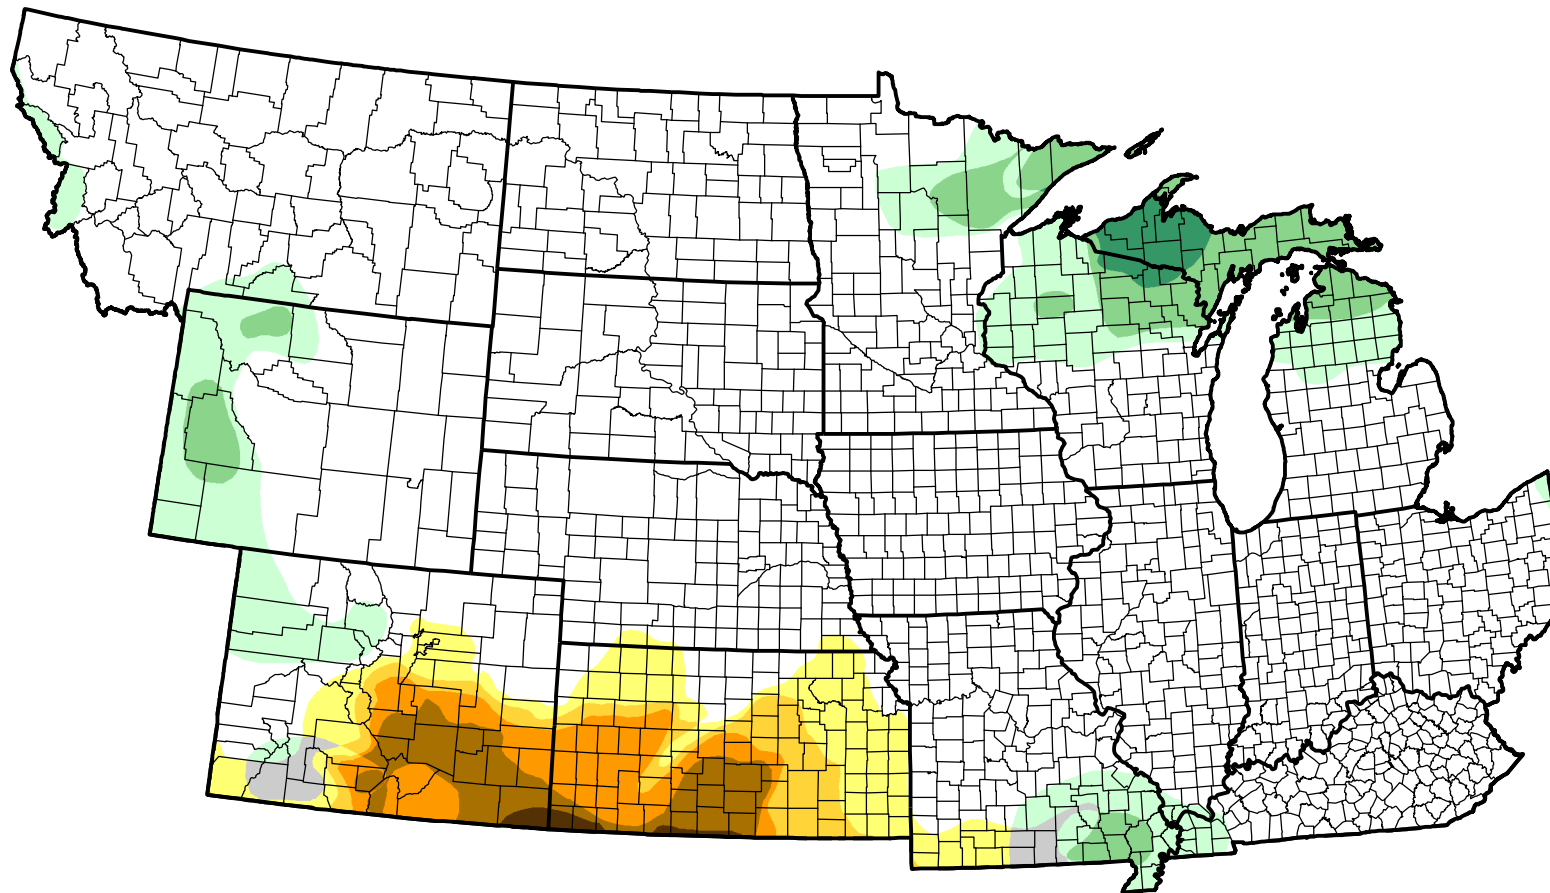

U.S. Drought Monitor Class Change - NWS Central 52 Week

July 5, 2011
compared to
July 8, 2010

droughtmonitor.unl.edu