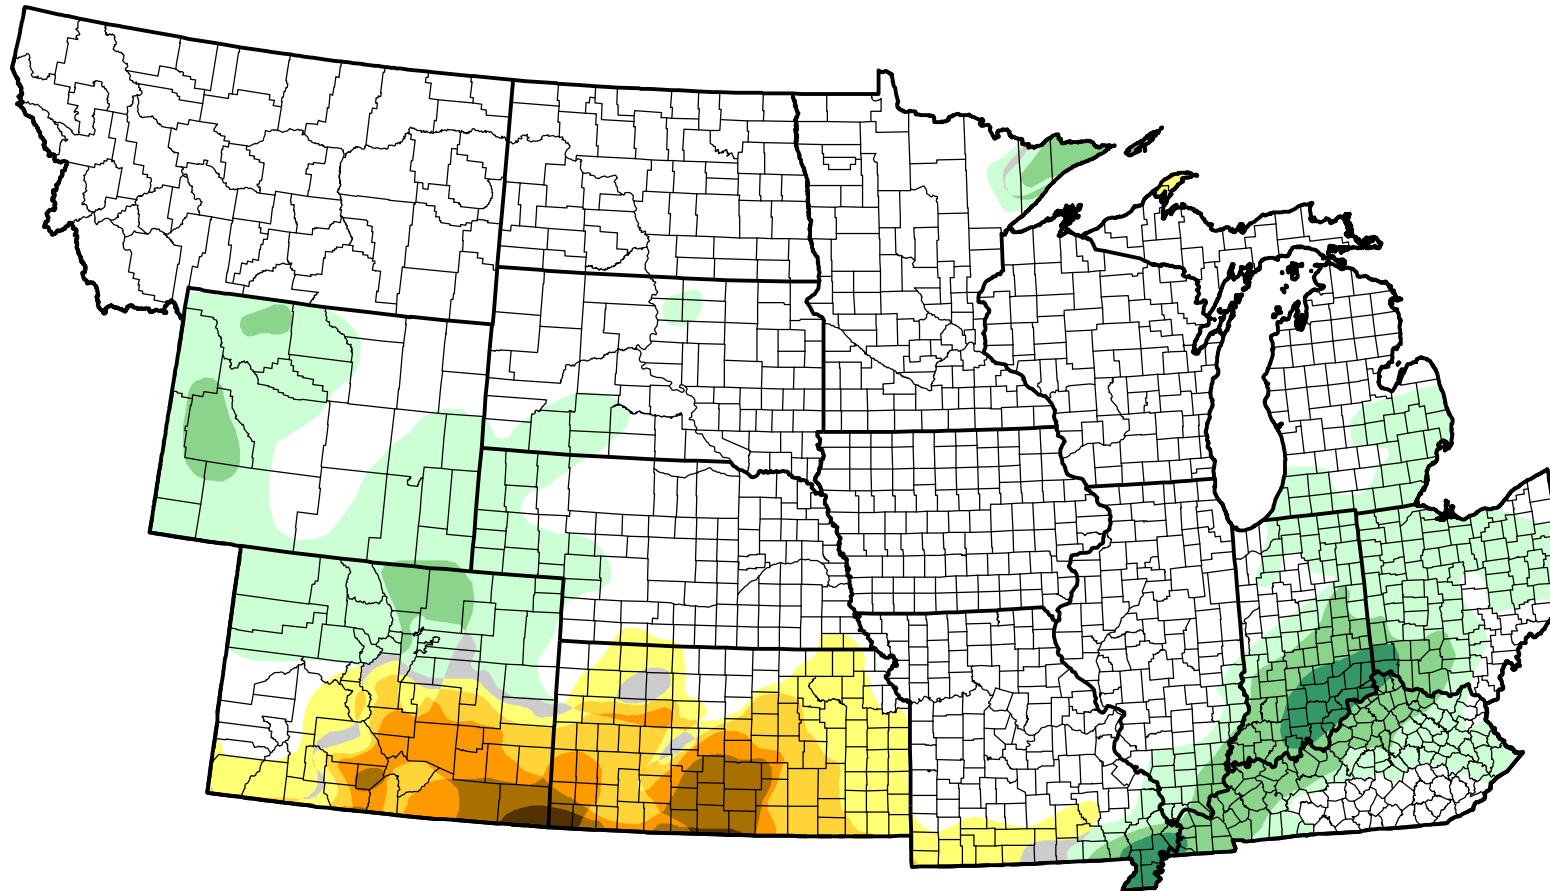

U.S. Drought Monitor Class Change - NWS Central Start of Water Year

-  5 Class Degradation
-  4 Class Degradation
-  3 Class Degradation
-  2 Class Degradation
-  1 Class Degradation
-  No Change
-  1 Class Improvement
-  2 Class Improvement
-  3 Class Improvement
-  4 Class Improvement
-  5 Class Improvement

July 5, 2011
compared to
September 30, 2010

droughtmonitor.unl.edu