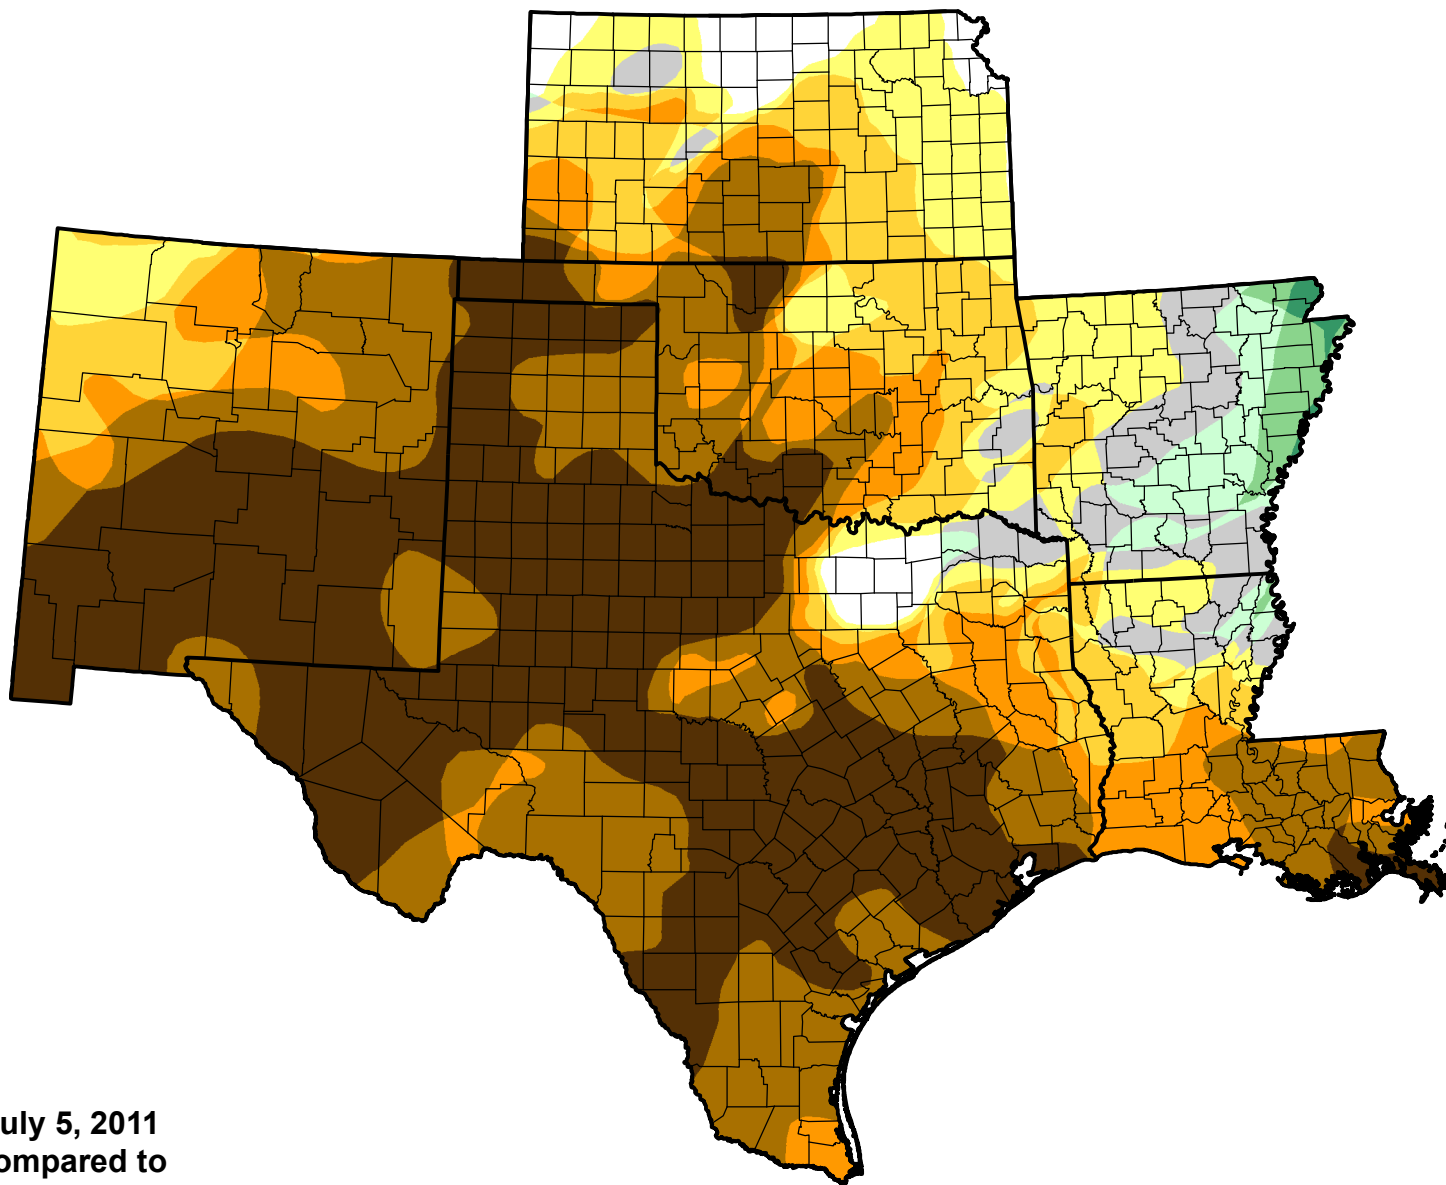

U.S. Drought Monitor Class Change - SCIPP

Start of Water Year

July 5, 2011
compared to
September 30, 2010

droughtmonitor.unl.edu

- 5 Class Degradation
- 4 Class Degradation
- 3 Class Degradation
- 2 Class Degradation
- 1 Class Degradation
- No Change
- 1 Class Improvement
- 2 Class Improvement
- 3 Class Improvement
- 4 Class Improvement
- 5 Class Improvement