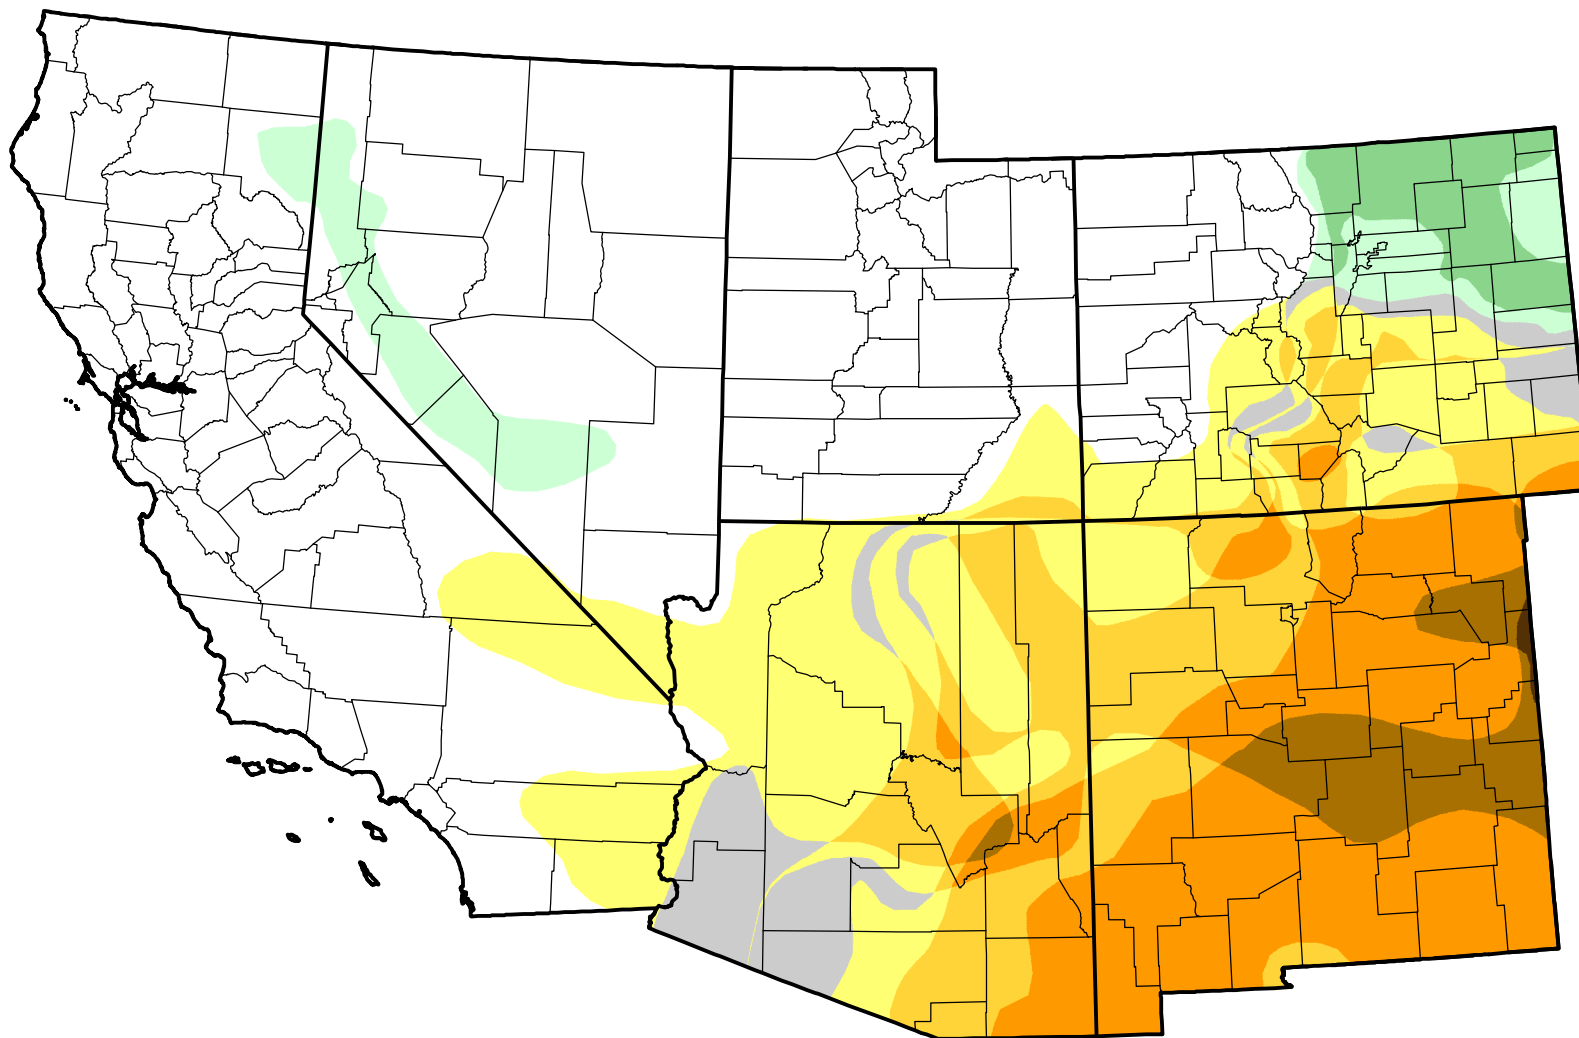

U.S. Drought Monitor Class Change - Southwest

Start of Calendar Year

July 5, 2011
compared to
January 6, 2011

droughtmonitor.unl.edu

-  5 Class Degradation
-  4 Class Degradation
-  3 Class Degradation
-  2 Class Degradation
-  1 Class Degradation
-  No Change
-  1 Class Improvement
-  2 Class Improvement
-  3 Class Improvement
-  4 Class Improvement
-  5 Class Improvement