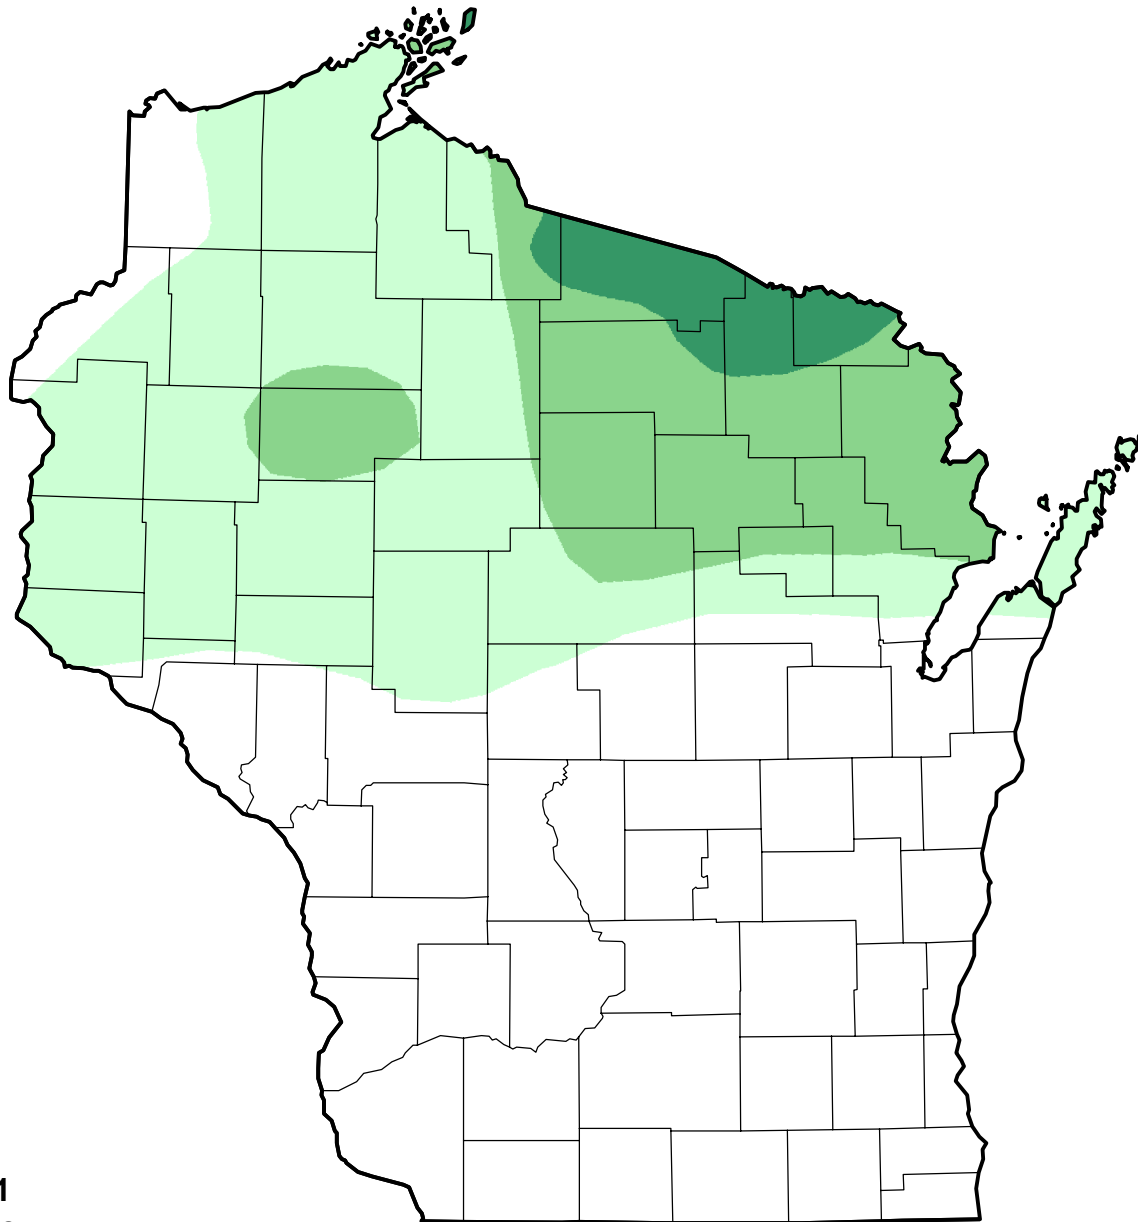

U.S. Drought Monitor Class Change - Wisconsin 52 Week

July 5, 2011
compared to
July 8, 2010

droughtmonitor.unl.edu

- | | |
|---|---------------------|
|  | 5 Class Degradation |
|  | 4 Class Degradation |
|  | 3 Class Degradation |
|  | 2 Class Degradation |
|  | 1 Class Degradation |
|  | No Change |
|  | 1 Class Improvement |
|  | 2 Class Improvement |
|  | 3 Class Improvement |
|  | 4 Class Improvement |
|  | 5 Class Improvement |