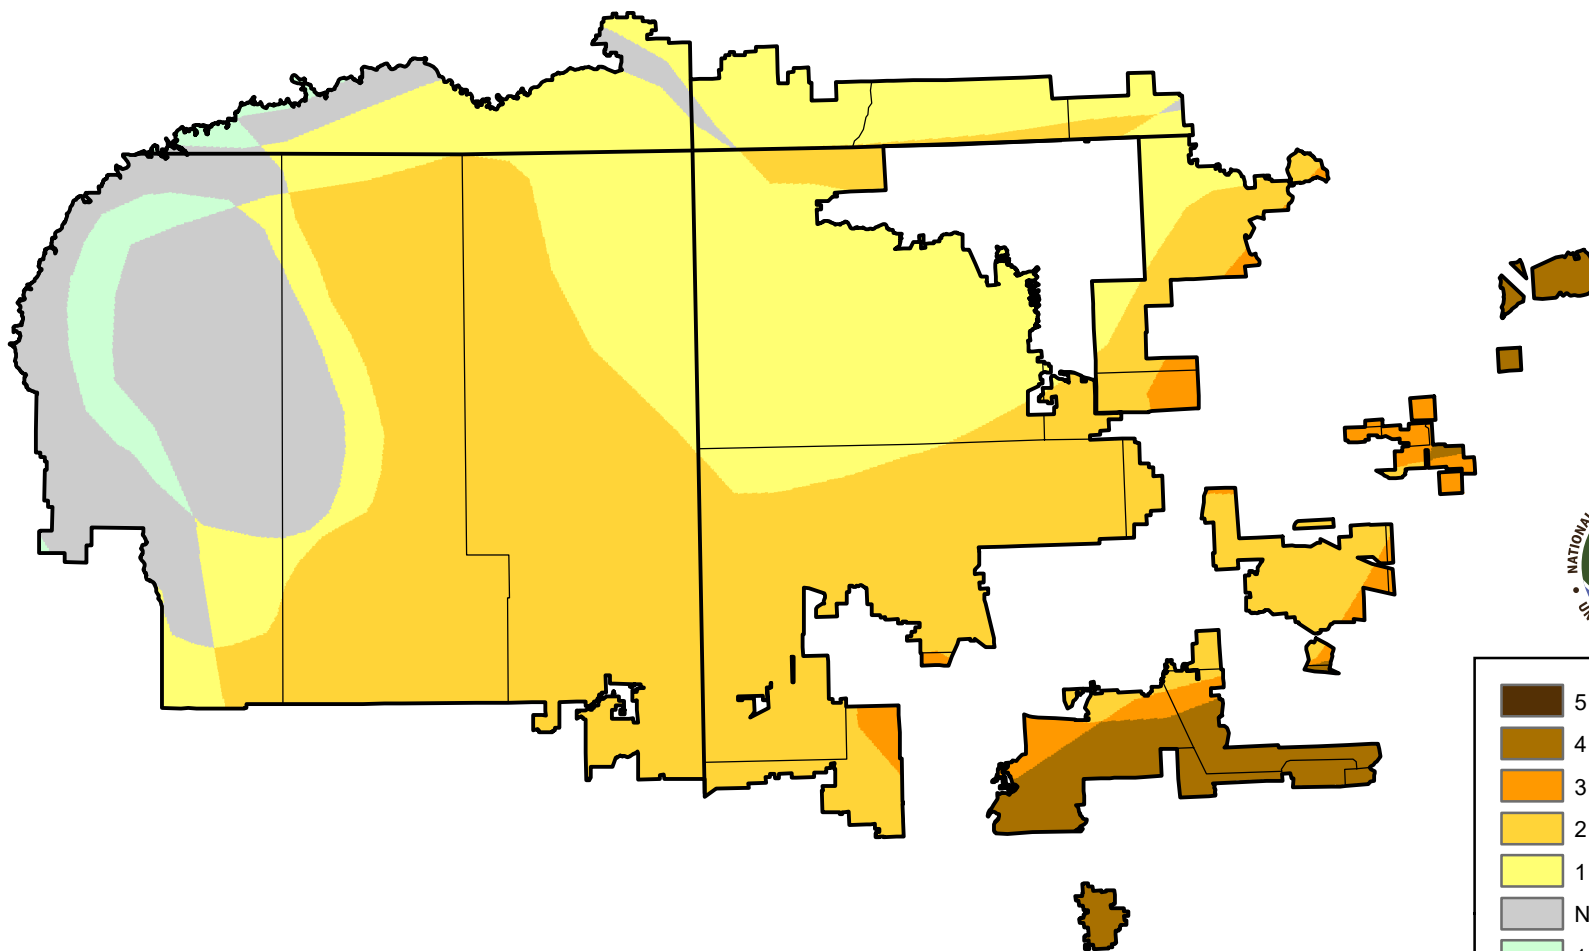

U.S. Drought Monitor Class Change - 4 Corners

Start of Water Year

July 12, 2011
compared to
September 30, 2010

droughtmonitor.unl.edu

- 5 Class Degradation
- 4 Class Degradation
- 3 Class Degradation
- 2 Class Degradation
- 1 Class Degradation
- No Change
- 1 Class Improvement
- 2 Class Improvement
- 3 Class Improvement
- 4 Class Improvement
- 5 Class Improvement