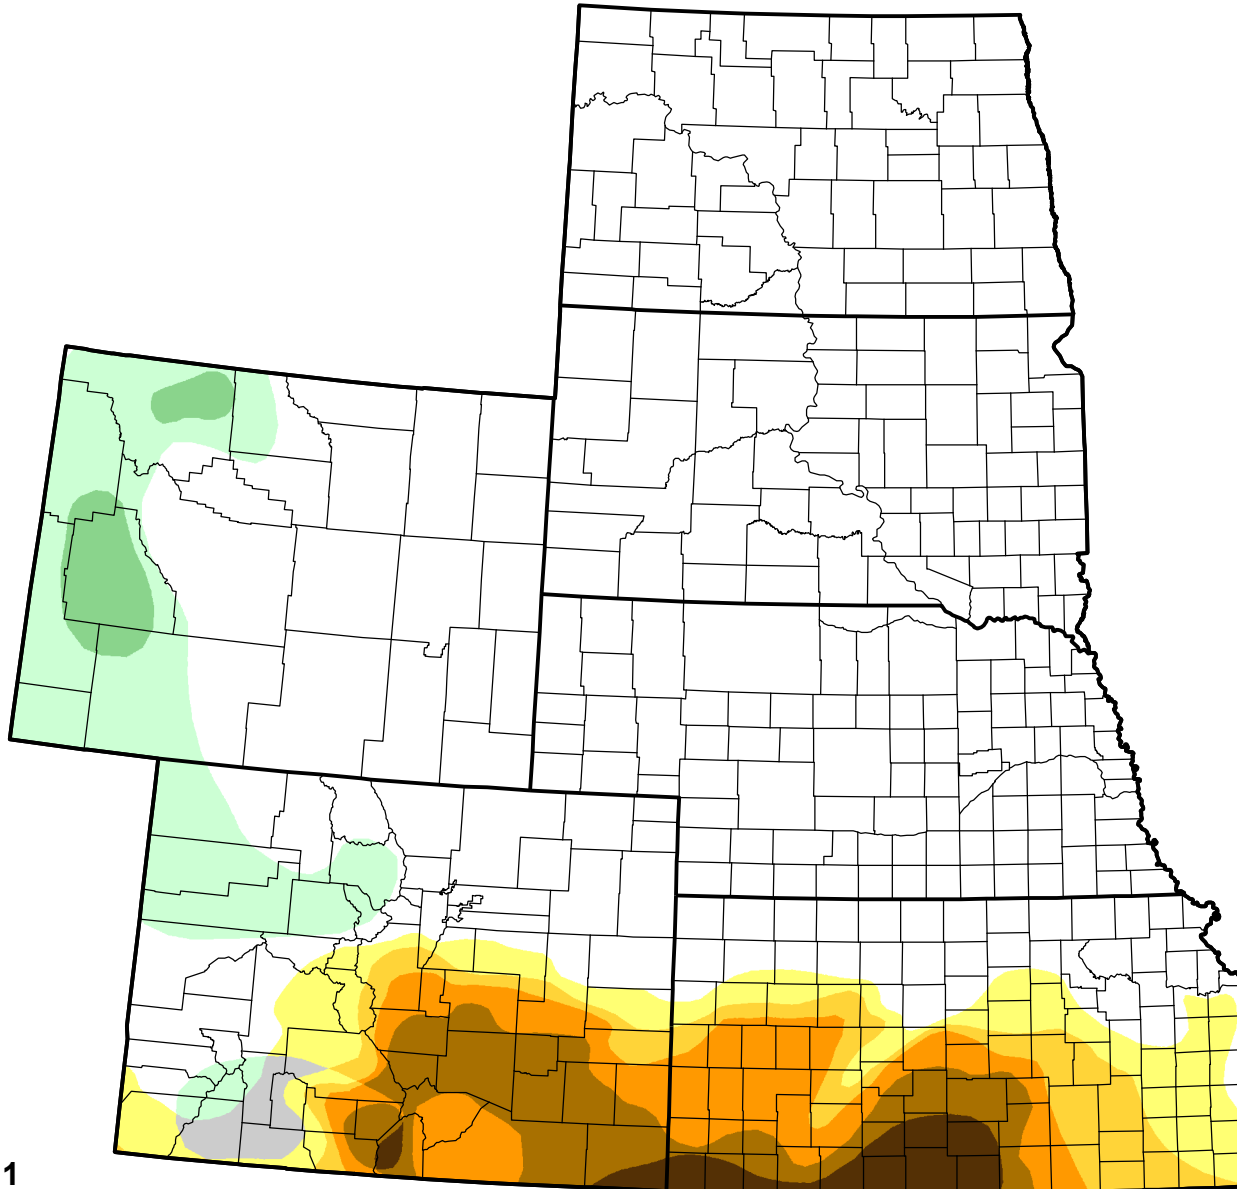

# U.S. Drought Monitor Class Change - High Plains

## 52 Week

July 12, 2011  
compared to  
July 15, 2010

[droughtmonitor.unl.edu](http://droughtmonitor.unl.edu)