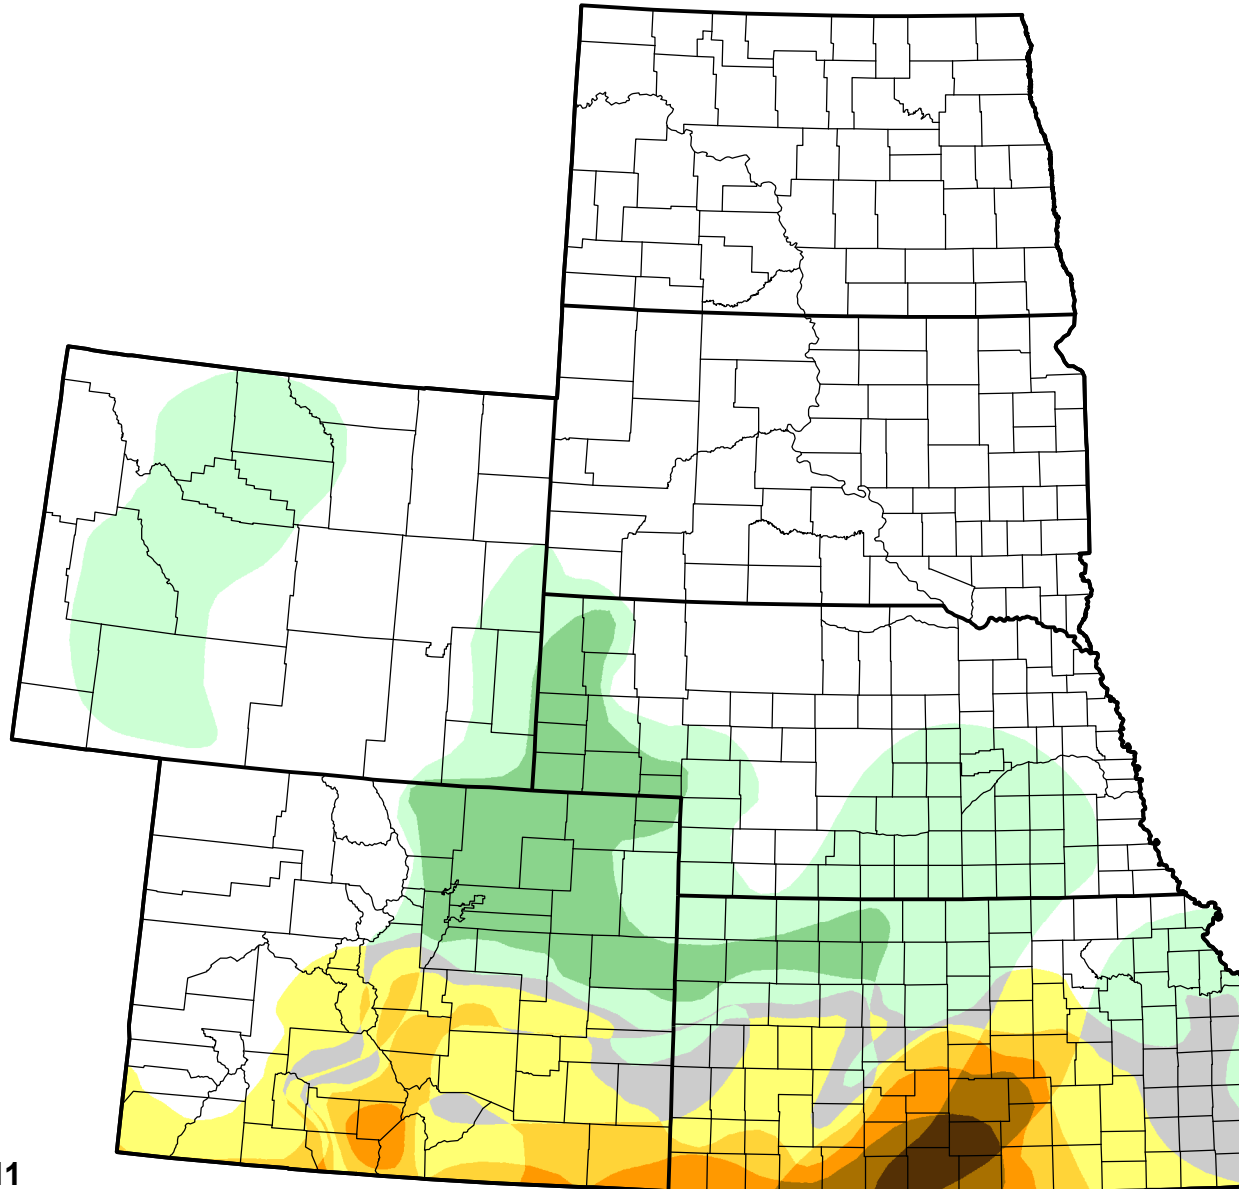

U.S. Drought Monitor Class Change - High Plains

Start of Calendar Year

July 12, 2011
compared to
January 6, 2011

droughtmonitor.unl.edu

- 5 Class Degradation
- 4 Class Degradation
- 3 Class Degradation
- 2 Class Degradation
- 1 Class Degradation
- No Change
- 1 Class Improvement
- 2 Class Improvement
- 3 Class Improvement
- 4 Class Improvement
- 5 Class Improvement