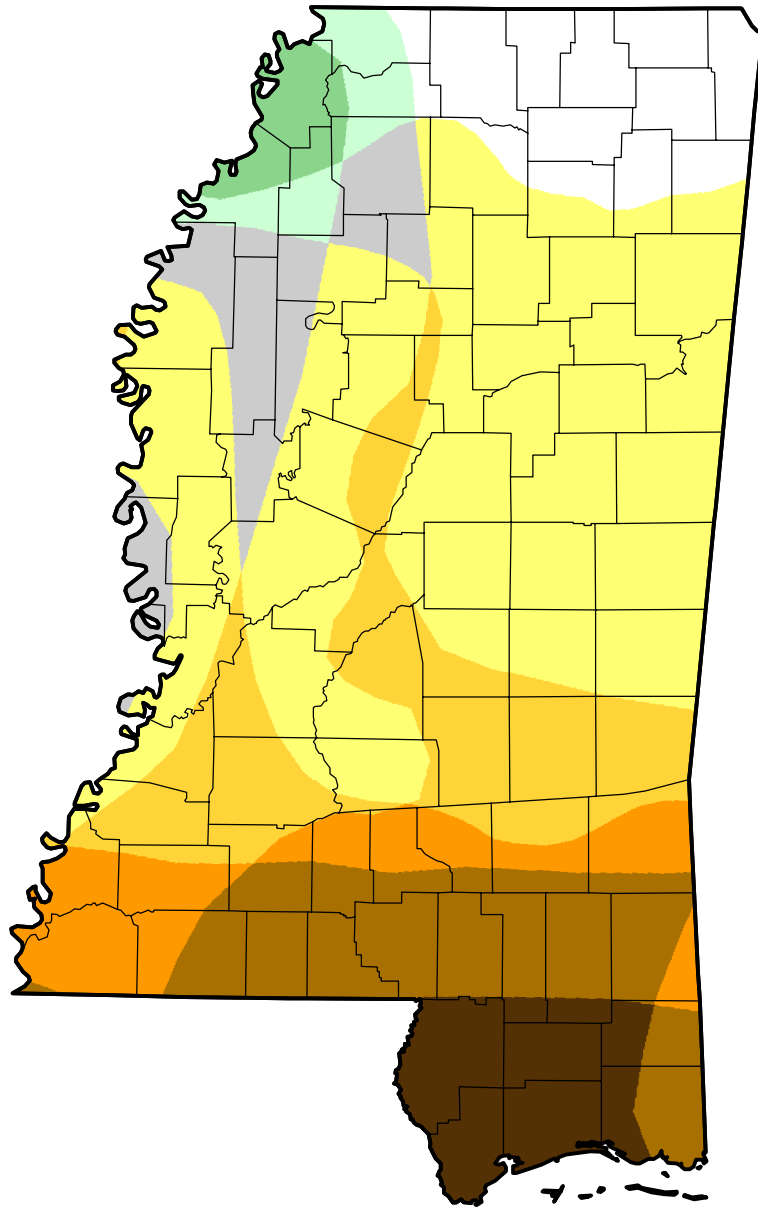

U.S. Drought Monitor Class Change - Mississippi

52 Week

July 12, 2011
compared to
July 15, 2010

droughtmonitor.unl.edu