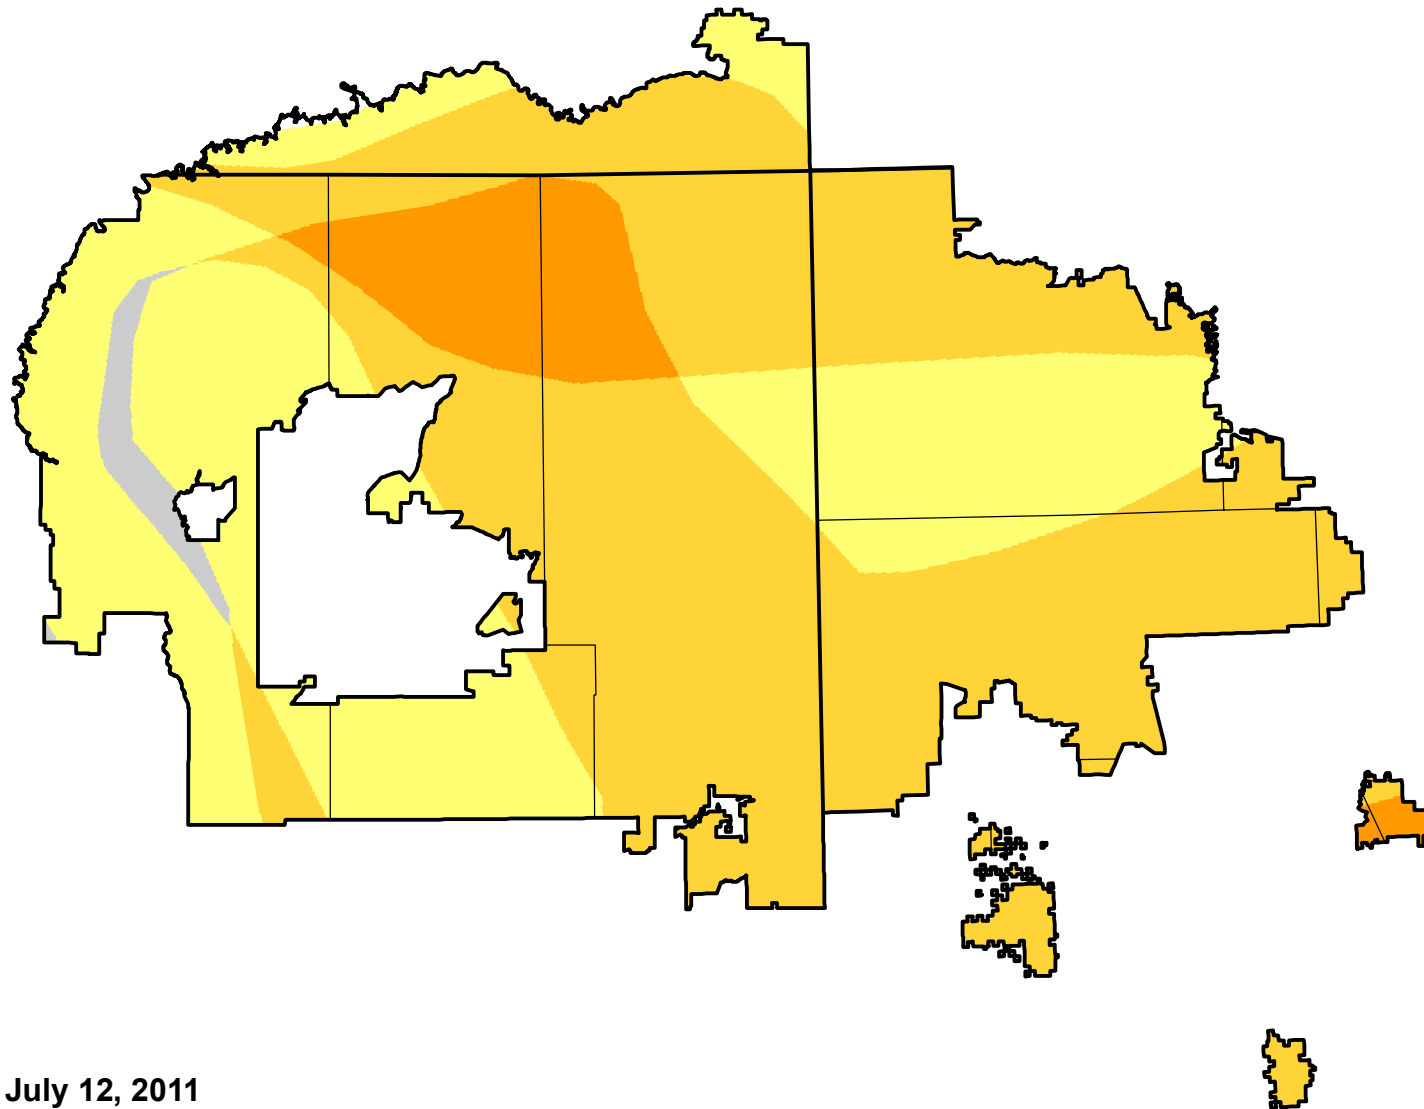

# U.S. Drought Monitor Class Change - Navajo

26 Week

July 12, 2011  
compared to  
January 13, 2011

[droughtmonitor.unl.edu](http://droughtmonitor.unl.edu)

- |   |                     |
|---|---------------------|
|  | 5 Class Degradation |
|  | 4 Class Degradation |
|  | 3 Class Degradation |
|  | 2 Class Degradation |
|  | 1 Class Degradation |
|  | No Change           |
|  | 1 Class Improvement |
|  | 2 Class Improvement |
|  | 3 Class Improvement |
|  | 4 Class Improvement |
|  | 5 Class Improvement |