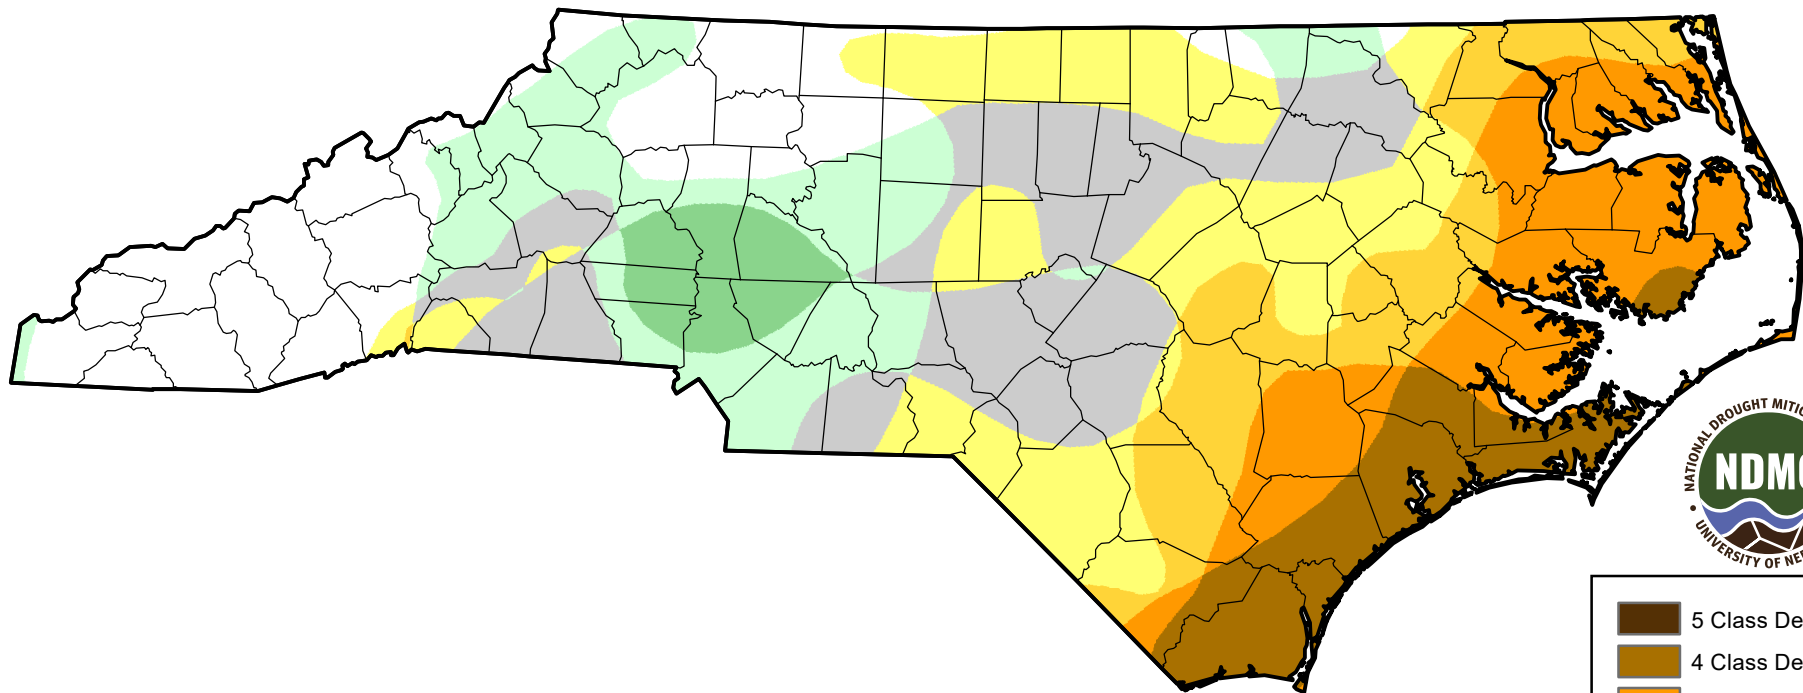

U.S. Drought Monitor Class Change - North Carolina

Start of Calendar Year

**July 12, 2011
compared to
January 6, 2011**

droughtmonitor.unl.edu

- 5 Class Degradation
- 4 Class Degradation
- 3 Class Degradation
- 2 Class Degradation
- 1 Class Degradation
- No Change
- 1 Class Improvement
- 2 Class Improvement
- 3 Class Improvement
- 4 Class Improvement
- 5 Class Improvement