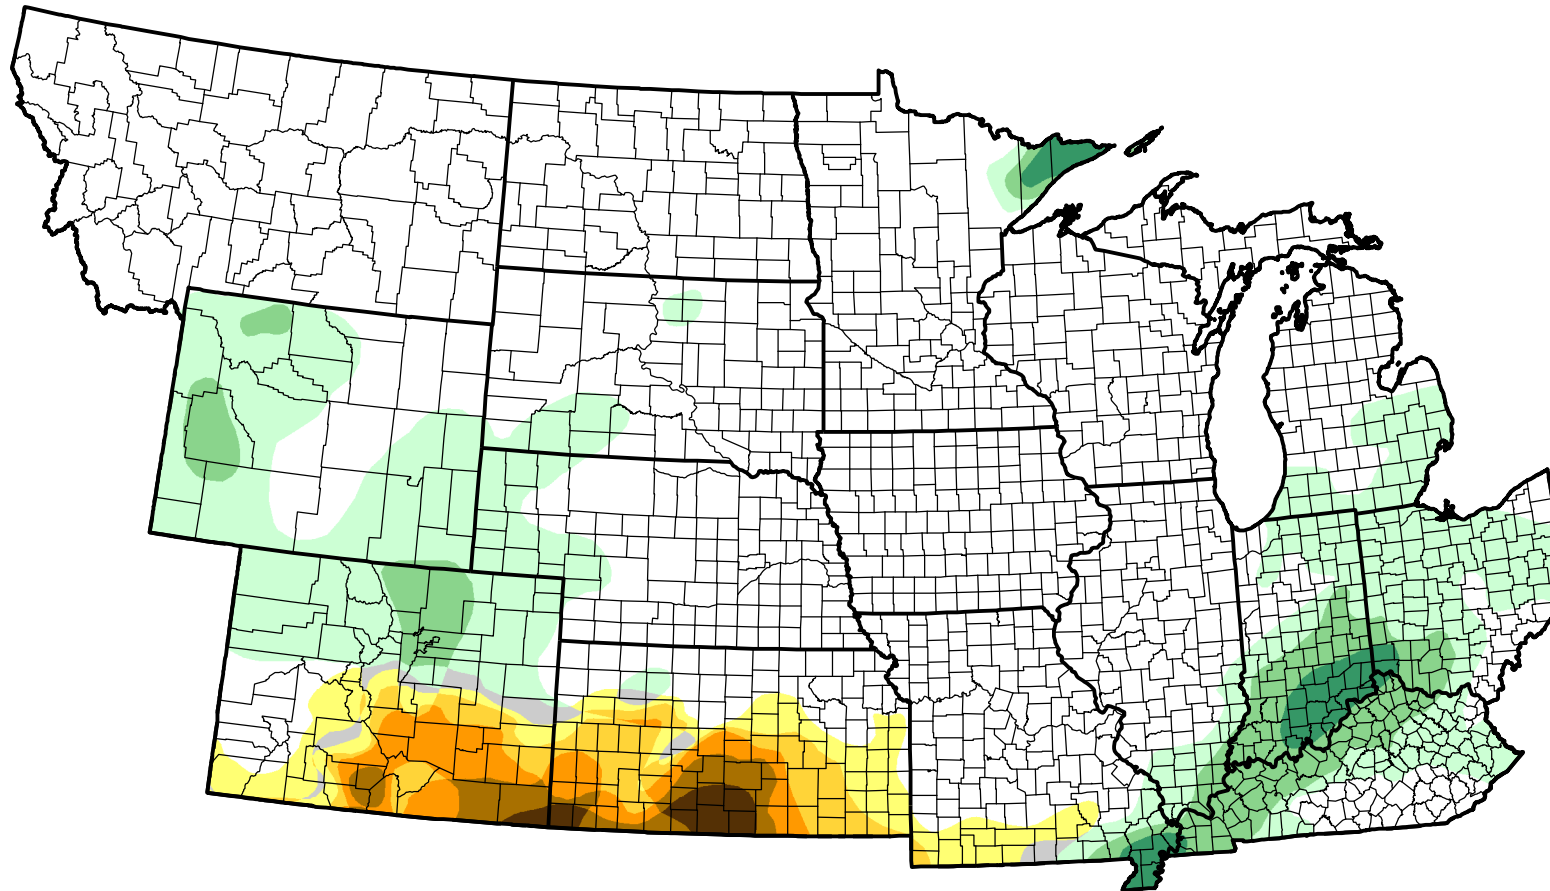

# U.S. Drought Monitor Class Change - NWS Central Start of Water Year

-  5 Class Degradation
-  4 Class Degradation
-  3 Class Degradation
-  2 Class Degradation
-  1 Class Degradation
-  No Change
-  1 Class Improvement
-  2 Class Improvement
-  3 Class Improvement
-  4 Class Improvement
-  5 Class Improvement

July 12, 2011  
compared to  
September 30, 2010

[droughtmonitor.unl.edu](http://droughtmonitor.unl.edu)