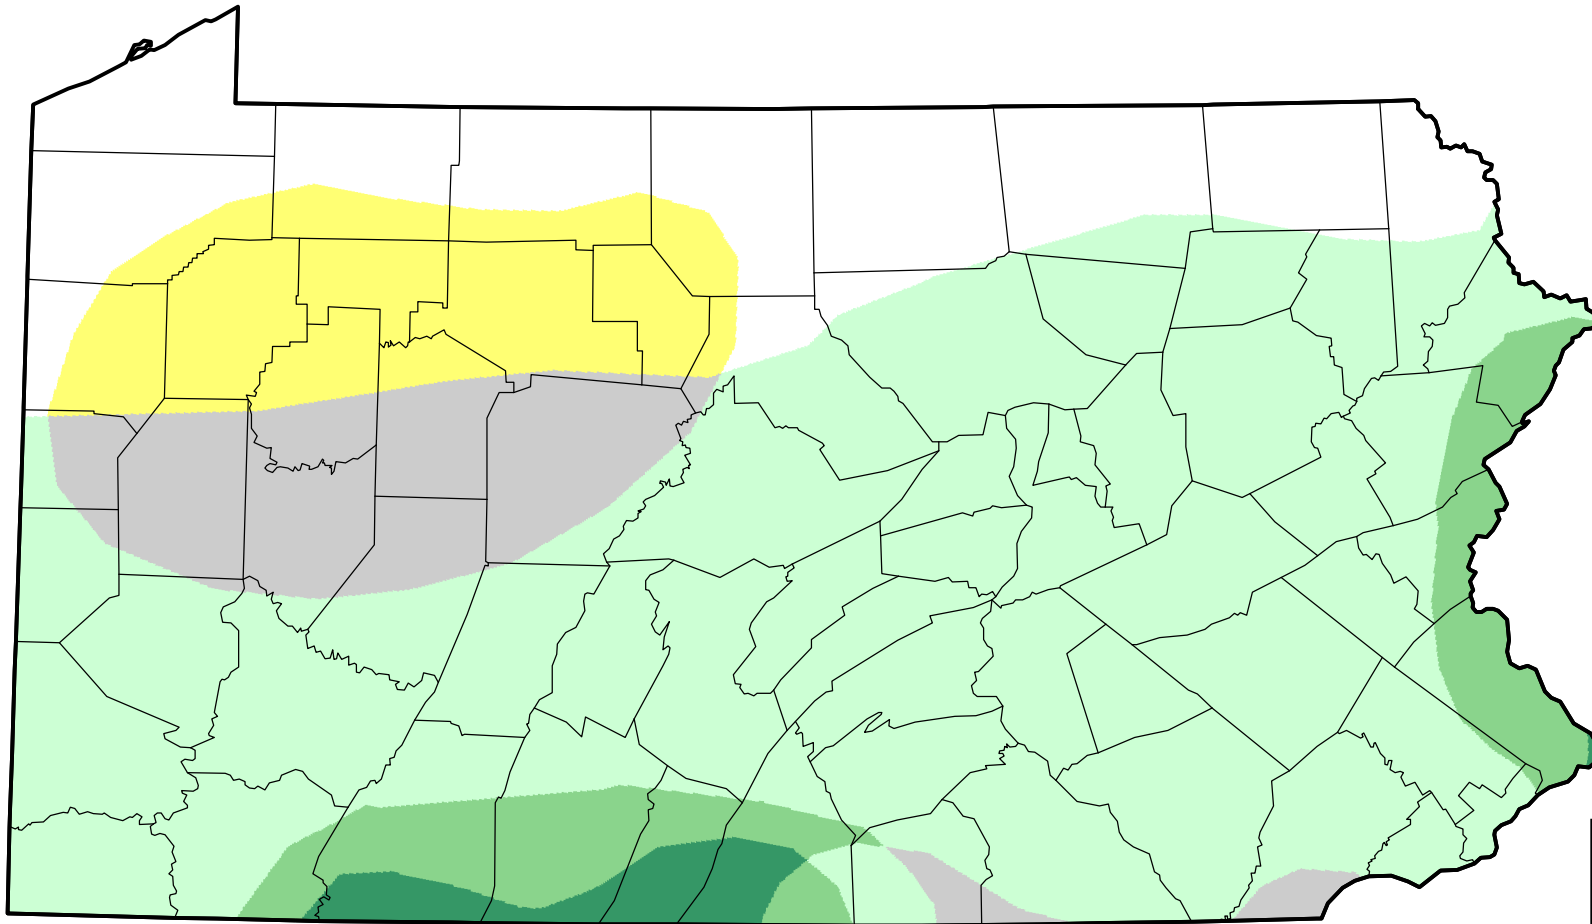

U.S. Drought Monitor Class Change - Pennsylvania

Start of Water Year

July 12, 2011
compared to
September 30, 2010

droughtmonitor.unl.edu

-  5 Class Degradation
-  4 Class Degradation
-  3 Class Degradation
-  2 Class Degradation
-  1 Class Degradation
-  No Change
-  1 Class Improvement
-  2 Class Improvement
-  3 Class Improvement
-  4 Class Improvement
-  5 Class Improvement