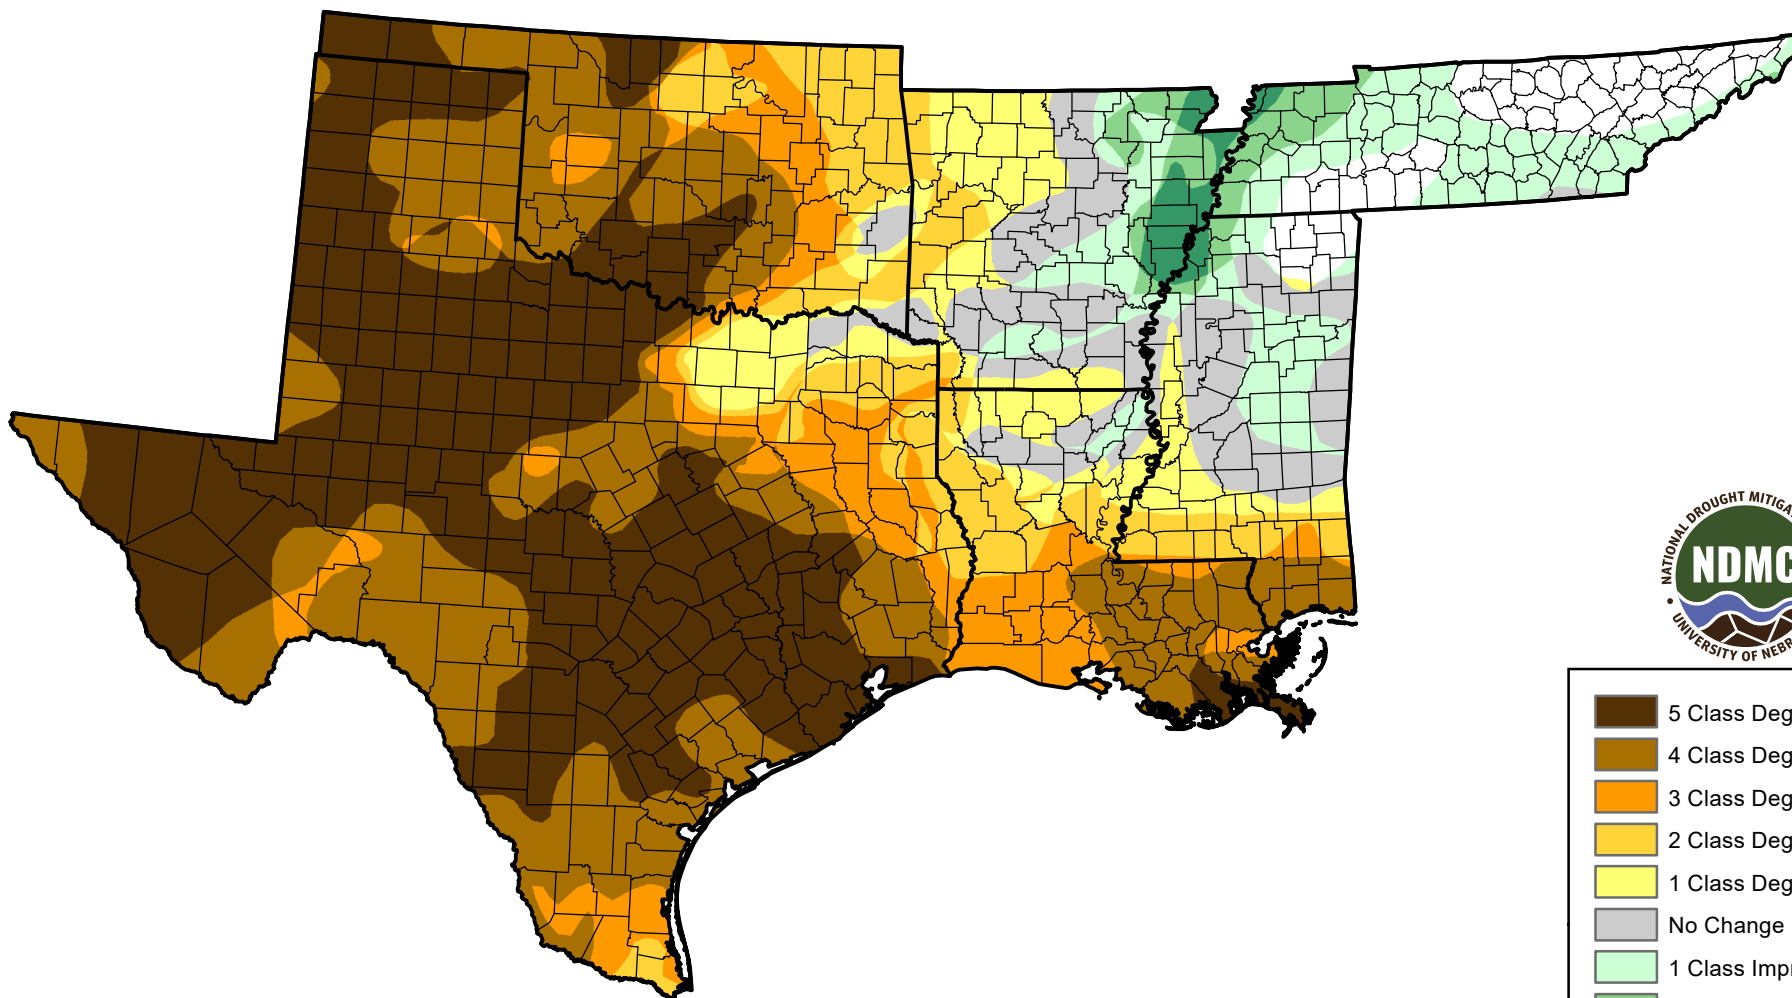

# U.S. Drought Monitor Class Change - South

## Start of Water Year

July 12, 2011  
compared to  
September 30, 2010

[droughtmonitor.unl.edu](http://droughtmonitor.unl.edu)

- 5 Class Degradation
- 4 Class Degradation
- 3 Class Degradation
- 2 Class Degradation
- 1 Class Degradation
- No Change
- 1 Class Improvement
- 2 Class Improvement
- 3 Class Improvement
- 4 Class Improvement
- 5 Class Improvement