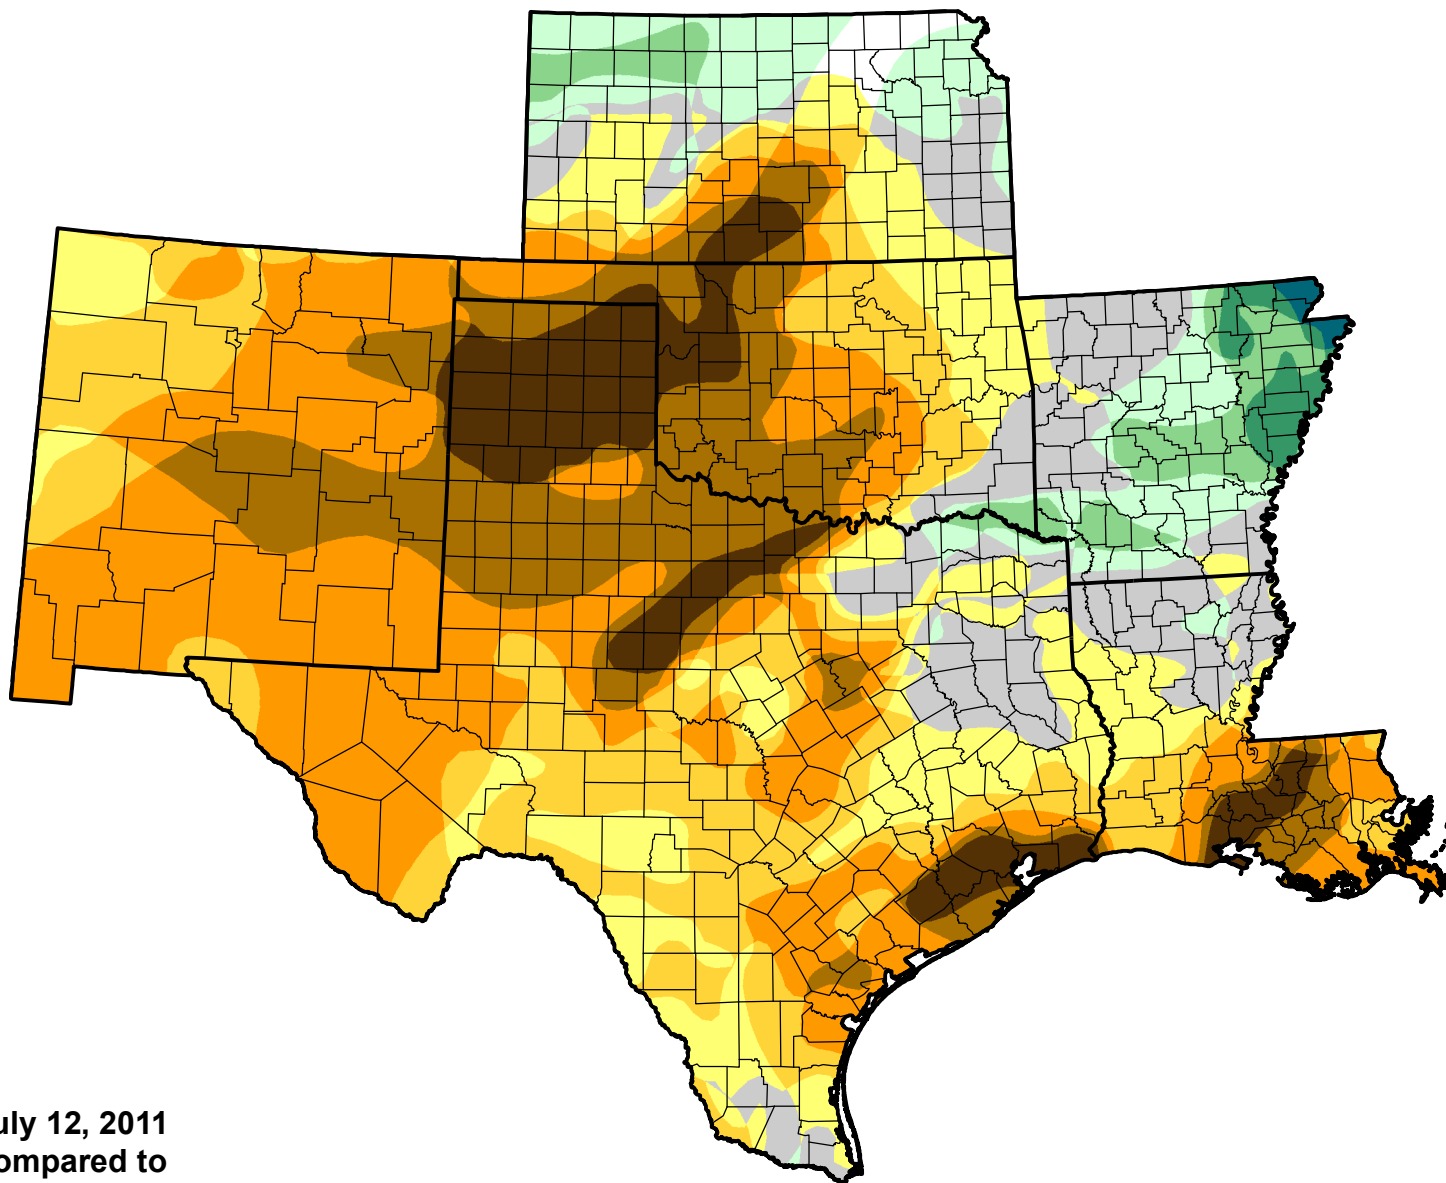

# U.S. Drought Monitor Class Change - SCIPP

Start of Calendar Year

July 12, 2011  
compared to  
January 6, 2011

[droughtmonitor.unl.edu](http://droughtmonitor.unl.edu)

- 5 Class Degradation
- 4 Class Degradation
- 3 Class Degradation
- 2 Class Degradation
- 1 Class Degradation
- No Change
- 1 Class Improvement
- 2 Class Improvement
- 3 Class Improvement
- 4 Class Improvement
- 5 Class Improvement