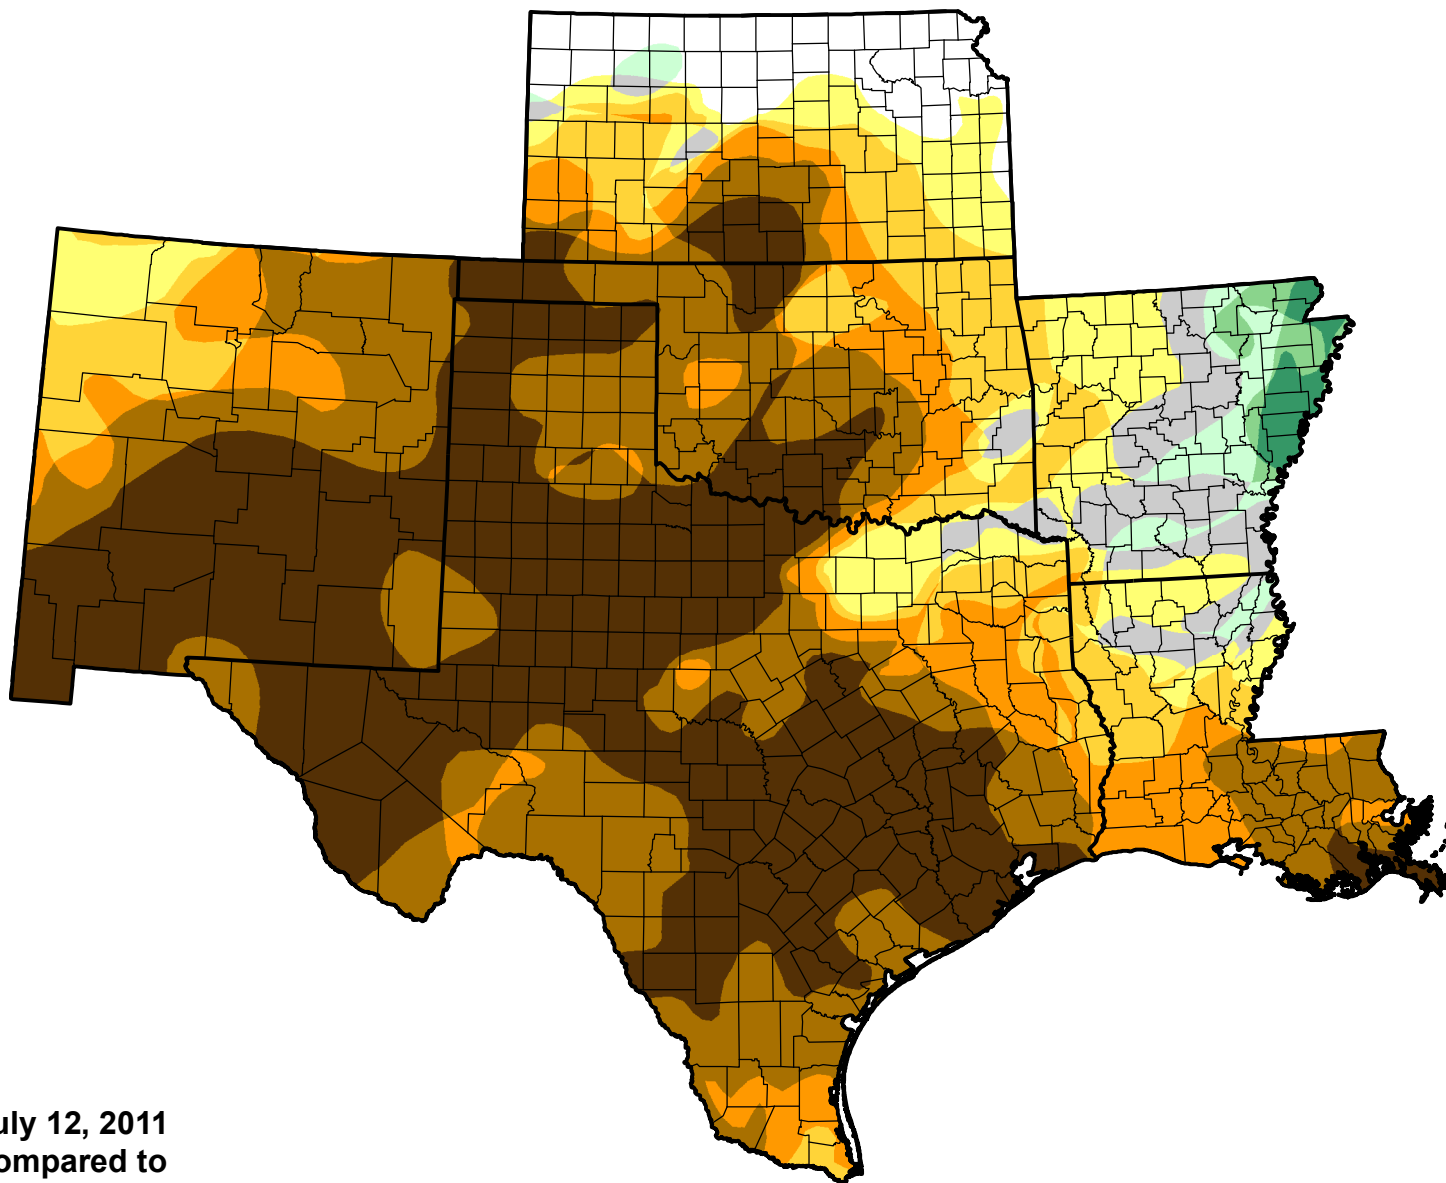

U.S. Drought Monitor Class Change - SCIPP

Start of Water Year

July 12, 2011
compared to
September 30, 2010

droughtmonitor.unl.edu

- 5 Class Degradation
- 4 Class Degradation
- 3 Class Degradation
- 2 Class Degradation
- 1 Class Degradation
- No Change
- 1 Class Improvement
- 2 Class Improvement
- 3 Class Improvement
- 4 Class Improvement
- 5 Class Improvement