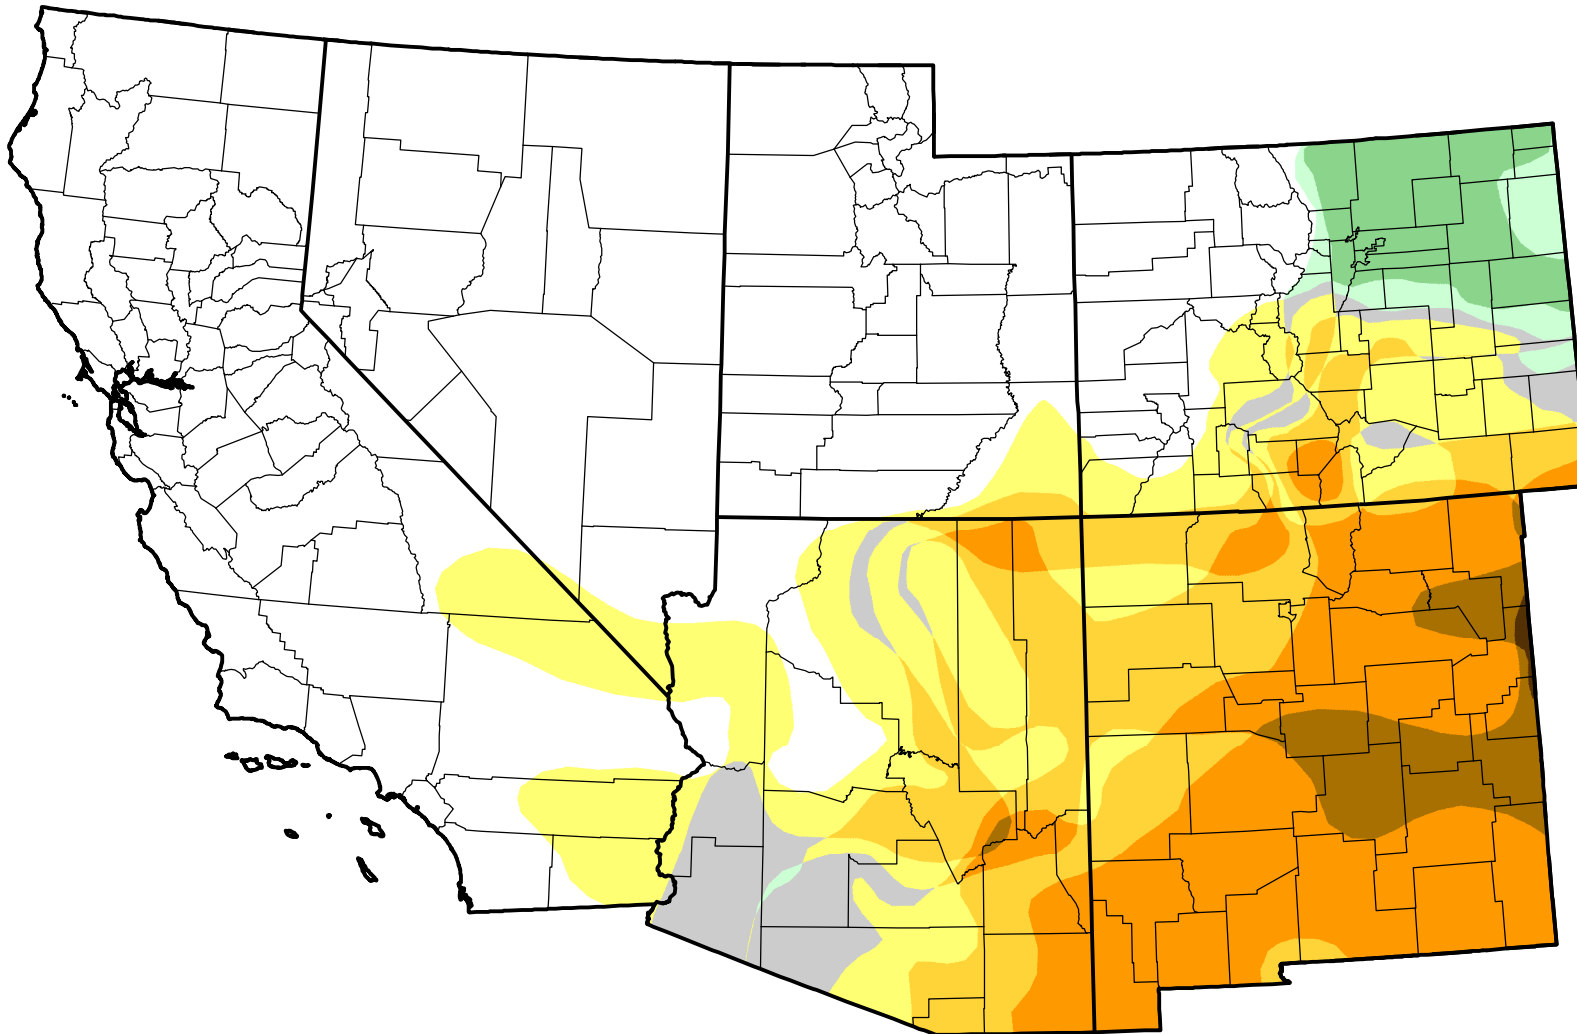

U.S. Drought Monitor Class Change - Southwest

26 Week

July 12, 2011
compared to
January 13, 2011

droughtmonitor.unl.edu

-  5 Class Degradation
-  4 Class Degradation
-  3 Class Degradation
-  2 Class Degradation
-  1 Class Degradation
-  No Change
-  1 Class Improvement
-  2 Class Improvement
-  3 Class Improvement
-  4 Class Improvement
-  5 Class Improvement