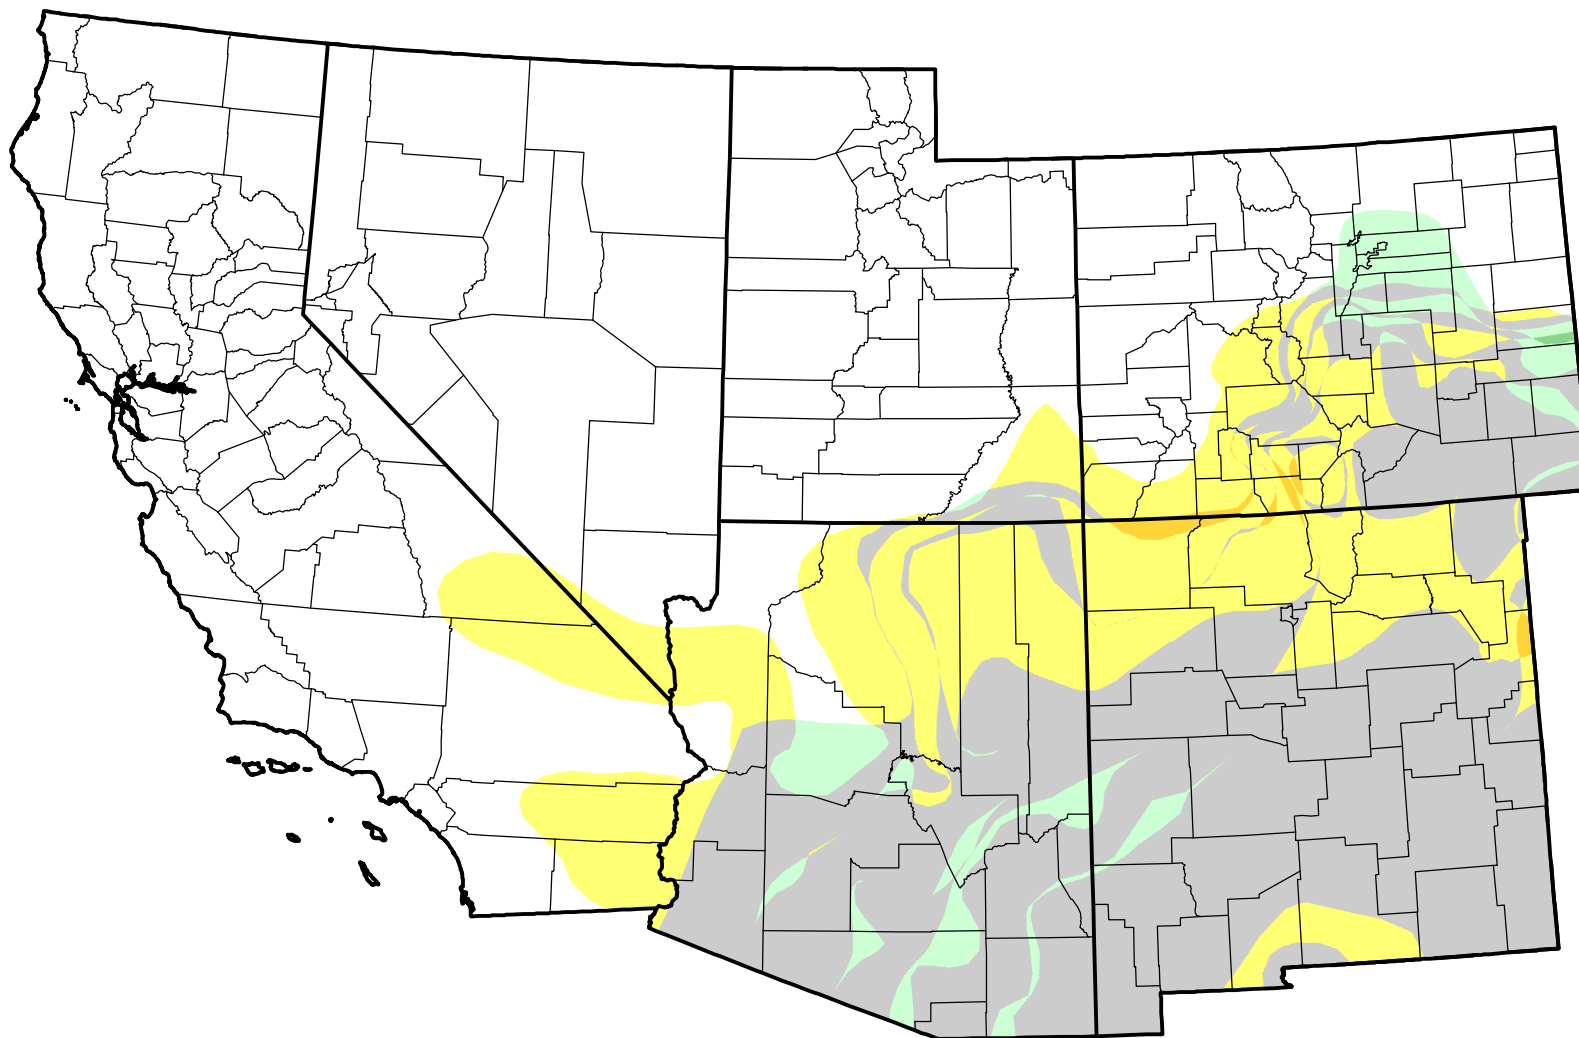

U.S. Drought Monitor Class Change - Southwest

4 Week

July 12, 2011
compared to
June 16, 2011

droughtmonitor.unl.edu

-  5 Class Degradation
-  4 Class Degradation
-  3 Class Degradation
-  2 Class Degradation
-  1 Class Degradation
-  No Change
-  1 Class Improvement
-  2 Class Improvement
-  3 Class Improvement
-  4 Class Improvement
-  5 Class Improvement