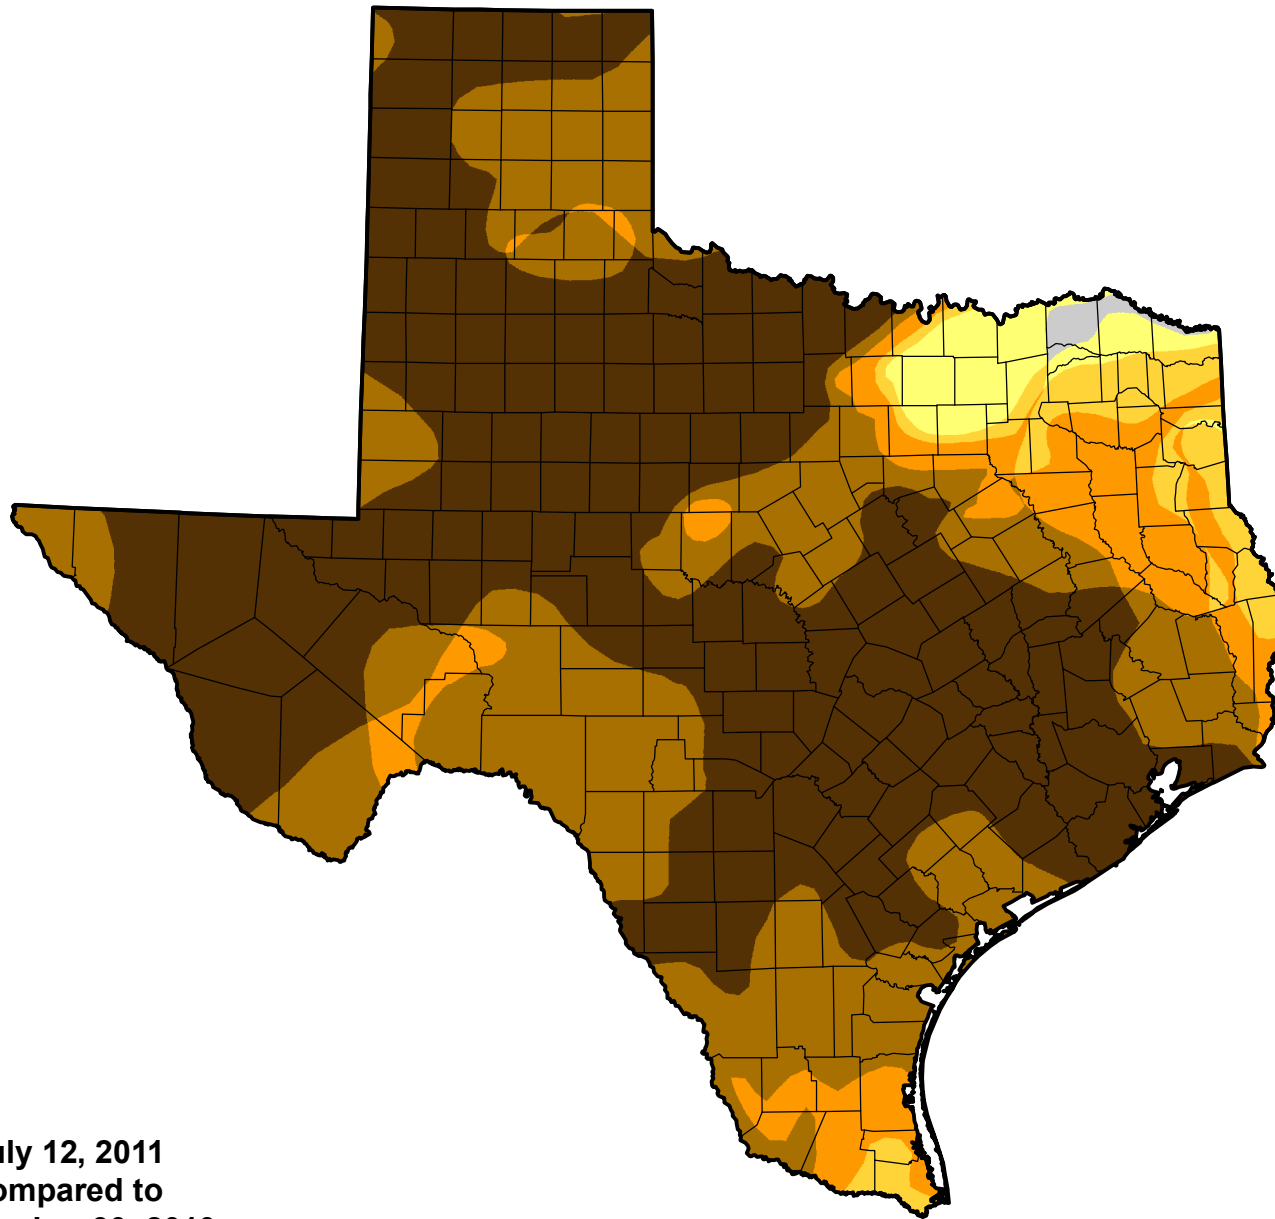

U.S. Drought Monitor Class Change - Texas

Start of Water Year

July 12, 2011
compared to
September 30, 2010

droughtmonitor.unl.edu

-  5 Class Degradation
-  4 Class Degradation
-  3 Class Degradation
-  2 Class Degradation
-  1 Class Degradation
-  No Change
-  1 Class Improvement
-  2 Class Improvement
-  3 Class Improvement
-  4 Class Improvement
-  5 Class Improvement