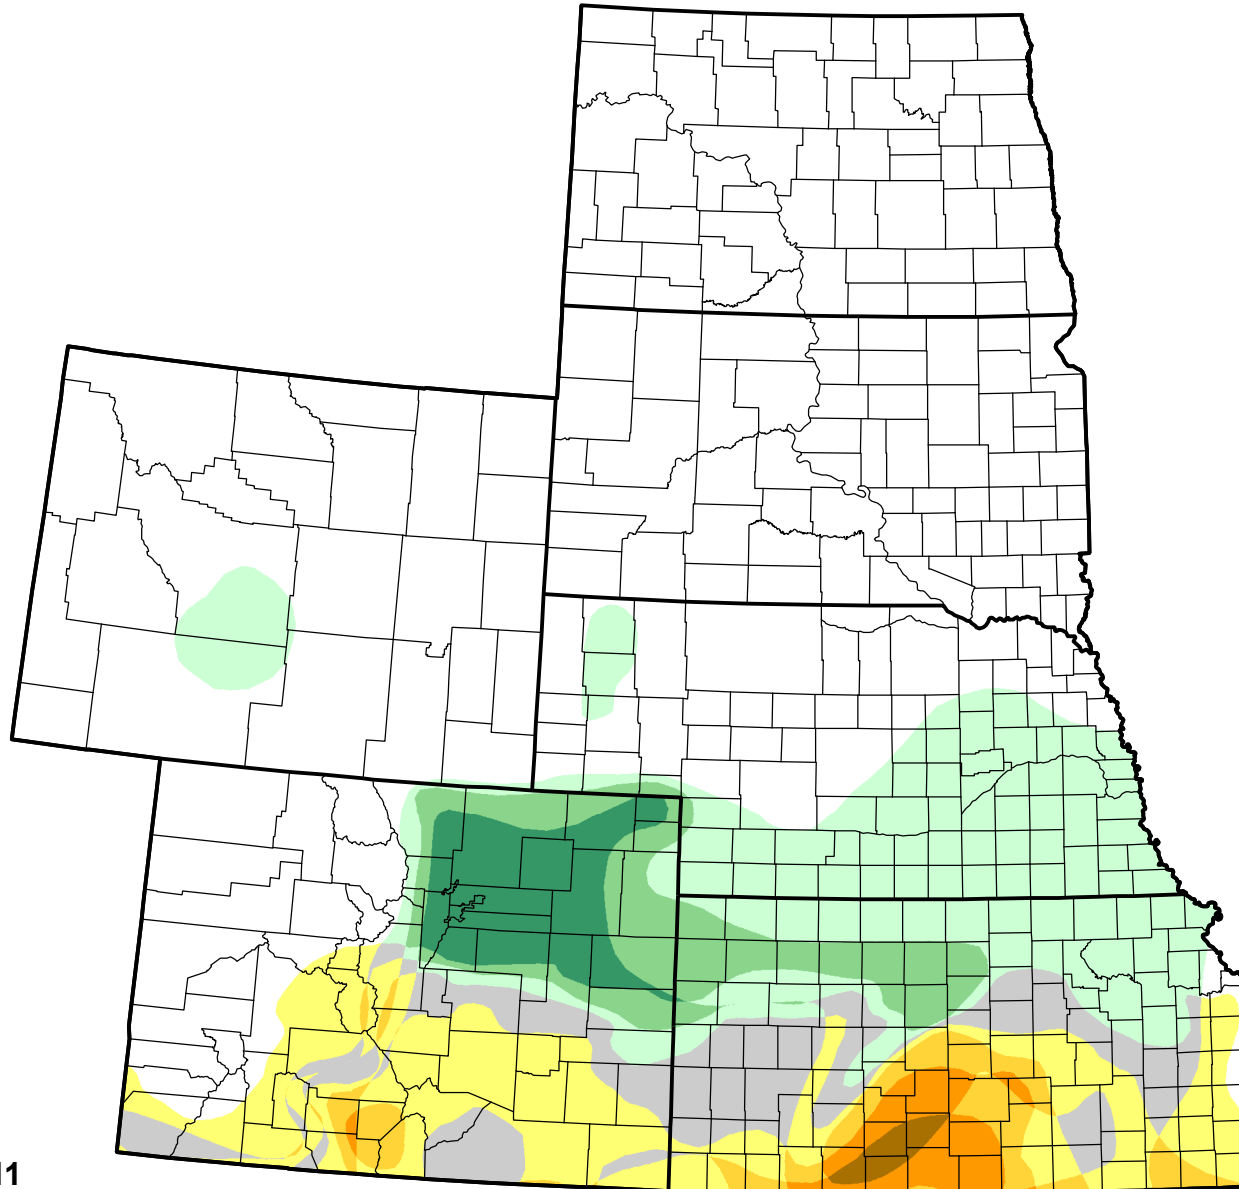

U.S. Drought Monitor Class Change - High Plains

13 Week

July 19, 2011
compared to
April 21, 2011

droughtmonitor.unl.edu

- 5 Class Degradation
- 4 Class Degradation
- 3 Class Degradation
- 2 Class Degradation
- 1 Class Degradation
- No Change
- 1 Class Improvement
- 2 Class Improvement
- 3 Class Improvement
- 4 Class Improvement
- 5 Class Improvement