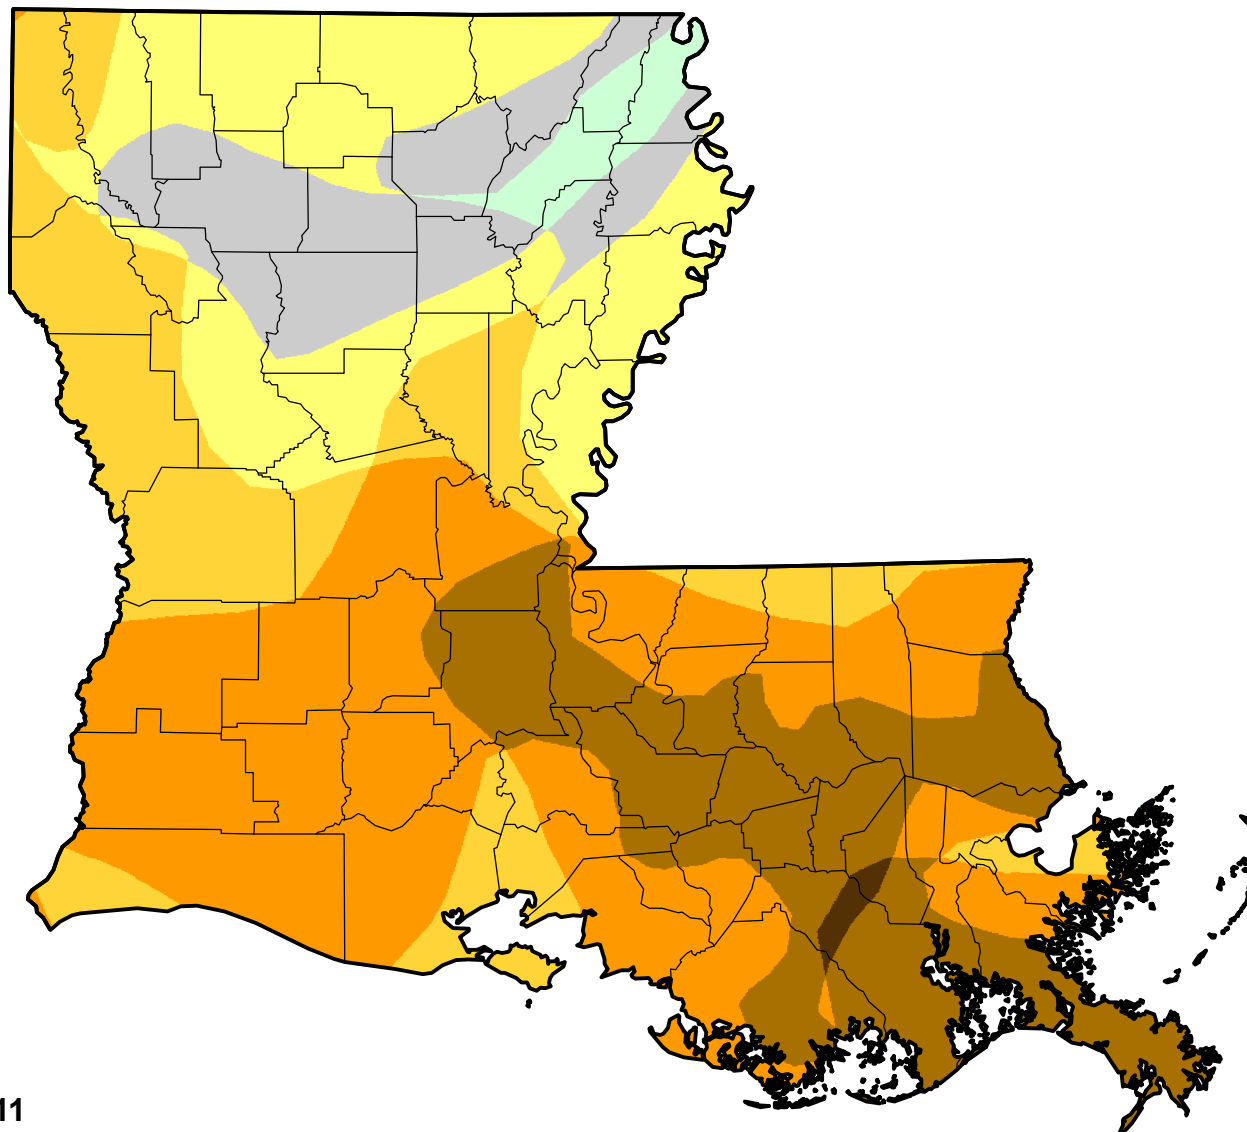

U.S. Drought Monitor Class Change - Louisiana

Start of Water Year

July 19, 2011
compared to
September 30, 2010

droughtmonitor.unl.edu

-  5 Class Degradation
-  4 Class Degradation
-  3 Class Degradation
-  2 Class Degradation
-  1 Class Degradation
-  No Change
-  1 Class Improvement
-  2 Class Improvement
-  3 Class Improvement
-  4 Class Improvement
-  5 Class Improvement