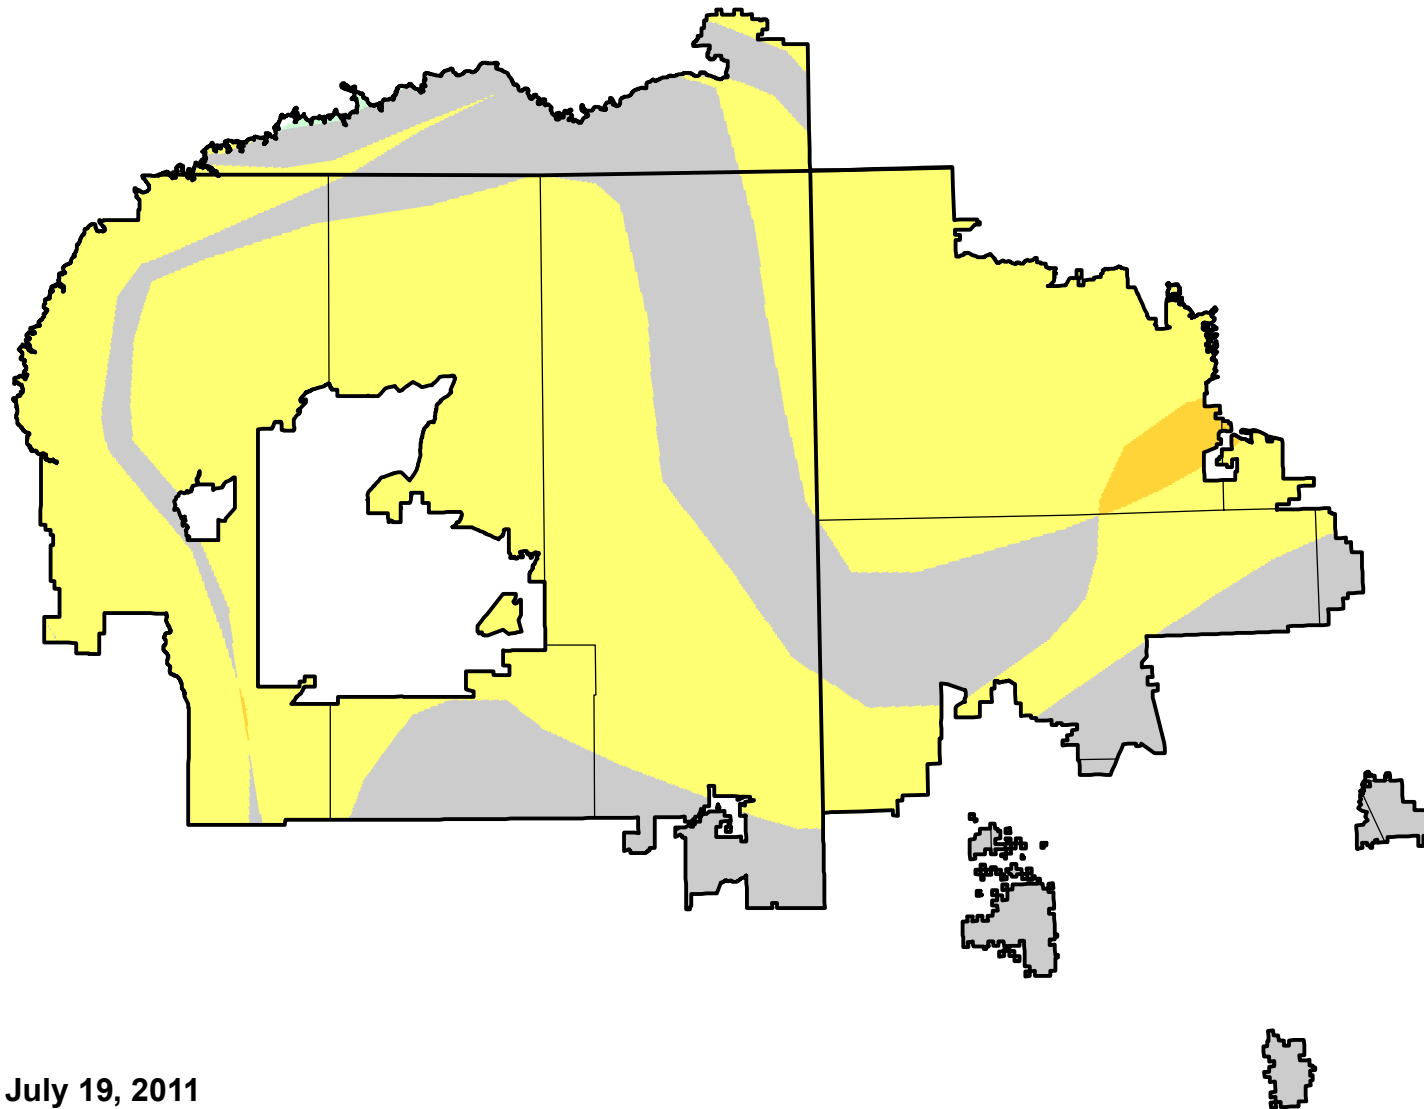

U.S. Drought Monitor Class Change - Navajo

4 Week

July 19, 2011
compared to
June 23, 2011

droughtmonitor.unl.edu

- | | |
|---|---------------------|
|  | 5 Class Degradation |
|  | 4 Class Degradation |
|  | 3 Class Degradation |
|  | 2 Class Degradation |
|  | 1 Class Degradation |
|  | No Change |
|  | 1 Class Improvement |
|  | 2 Class Improvement |
|  | 3 Class Improvement |
|  | 4 Class Improvement |
|  | 5 Class Improvement |