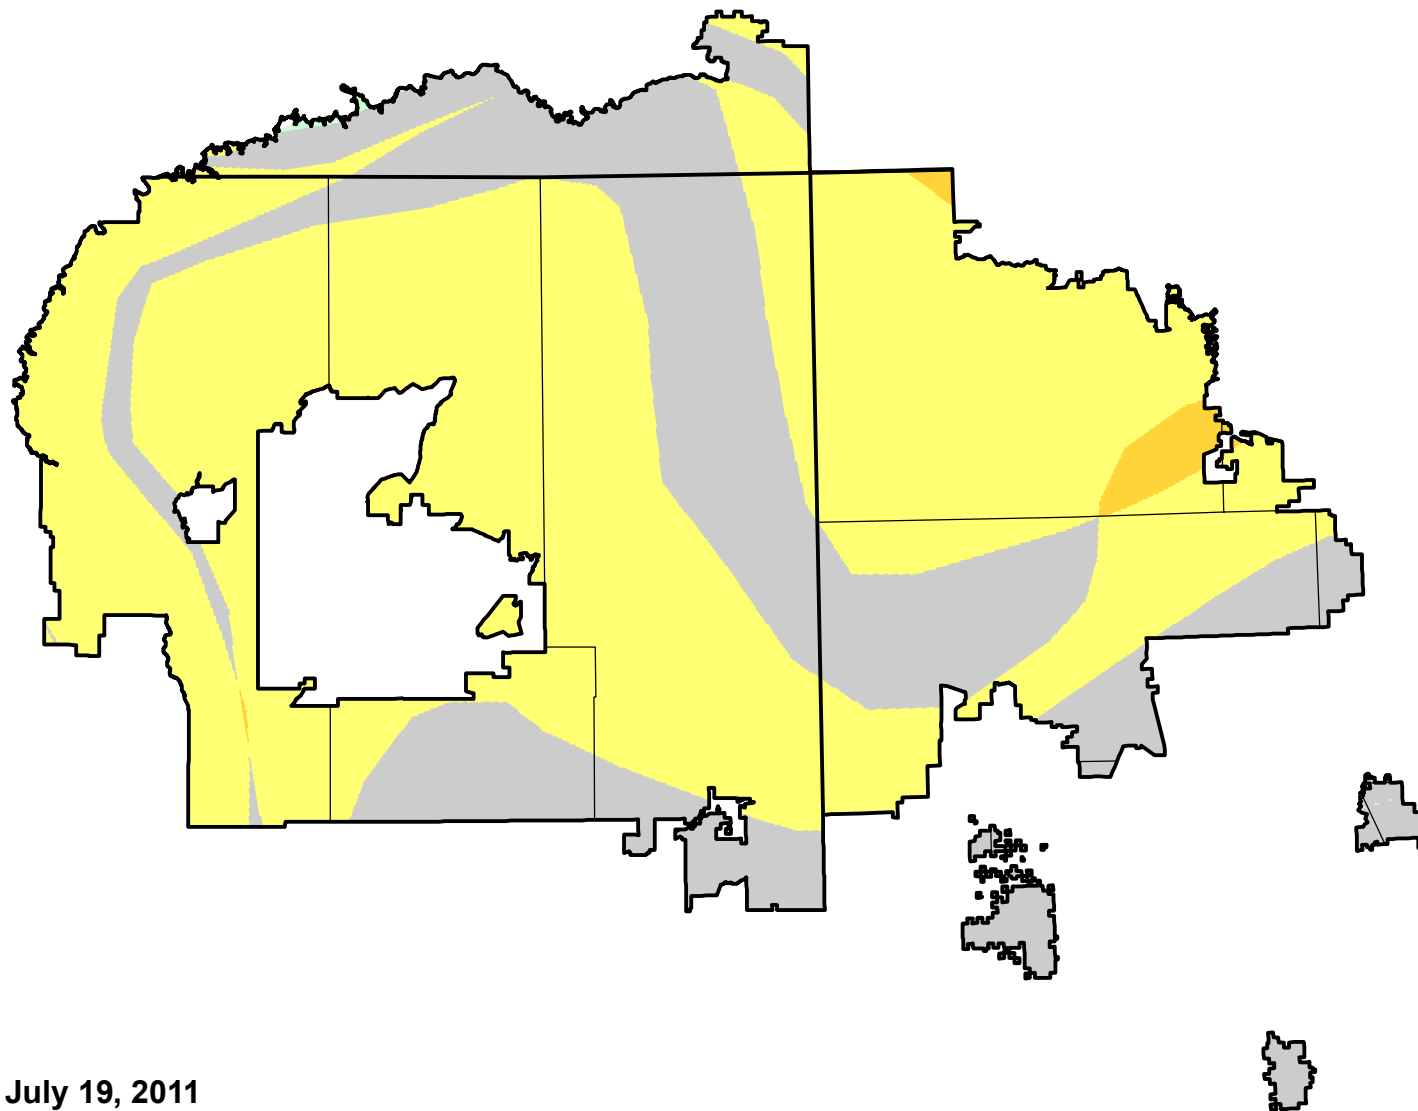

U.S. Drought Monitor Class Change - Navajo

8 Week

July 19, 2011
compared to
May 26, 2011

droughtmonitor.unl.edu

- | | |
|---|---------------------|
|  | 5 Class Degradation |
|  | 4 Class Degradation |
|  | 3 Class Degradation |
|  | 2 Class Degradation |
|  | 1 Class Degradation |
|  | No Change |
|  | 1 Class Improvement |
|  | 2 Class Improvement |
|  | 3 Class Improvement |
|  | 4 Class Improvement |
|  | 5 Class Improvement |