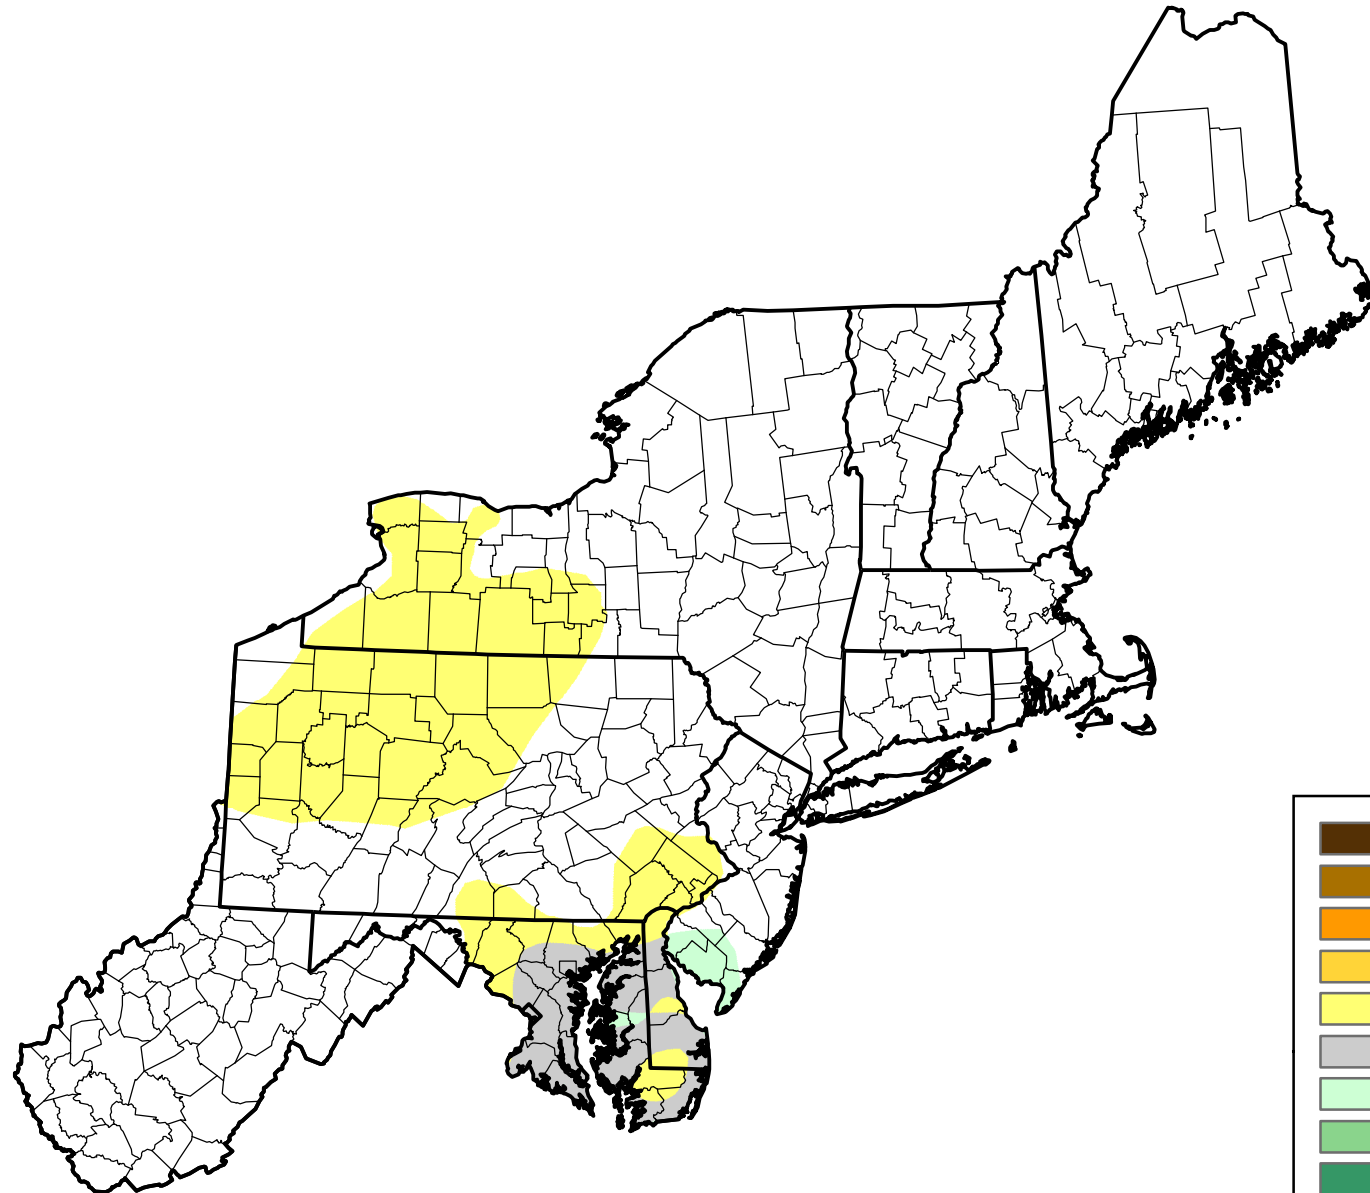

U.S. Drought Monitor Class Change - Northeast

4 Week

July 19, 2011
compared to
June 23, 2011

droughtmonitor.unl.edu

-  5 Class Degradation
-  4 Class Degradation
-  3 Class Degradation
-  2 Class Degradation
-  1 Class Degradation
-  No Change
-  1 Class Improvement
-  2 Class Improvement
-  3 Class Improvement
-  4 Class Improvement
-  5 Class Improvement