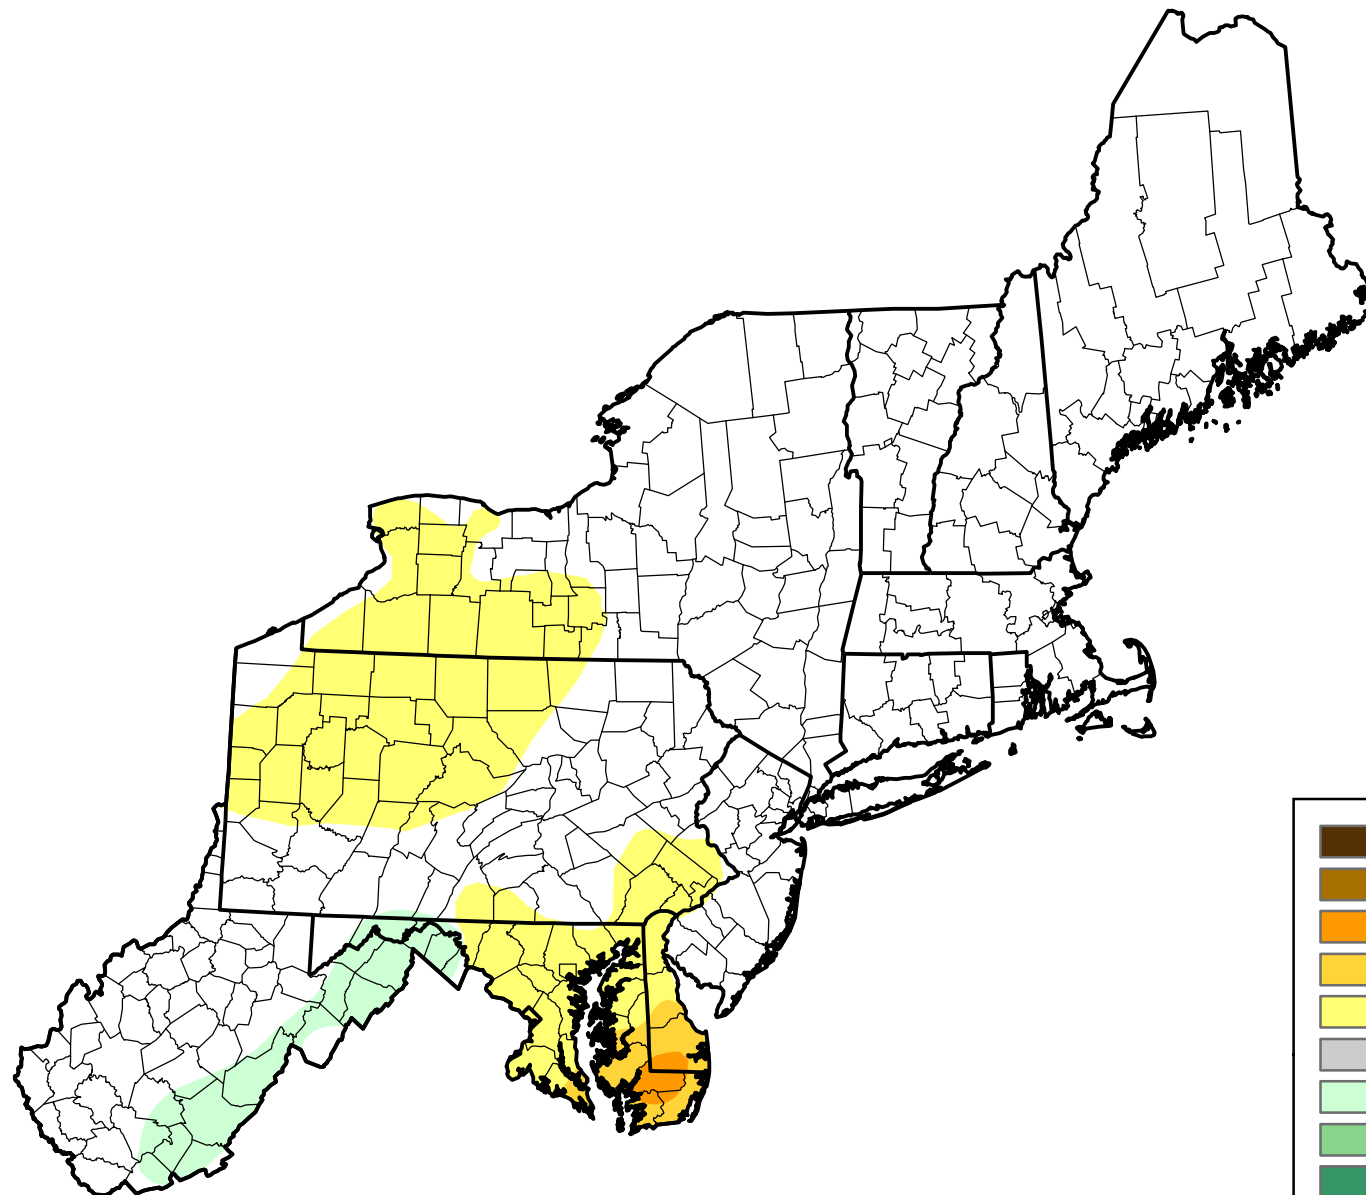

# U.S. Drought Monitor Class Change - Northeast

Start of Calendar Year

July 19, 2011  
compared to  
January 6, 2011

[droughtmonitor.unl.edu](http://droughtmonitor.unl.edu)

-  5 Class Degradation
-  4 Class Degradation
-  3 Class Degradation
-  2 Class Degradation
-  1 Class Degradation
-  No Change
-  1 Class Improvement
-  2 Class Improvement
-  3 Class Improvement
-  4 Class Improvement
-  5 Class Improvement