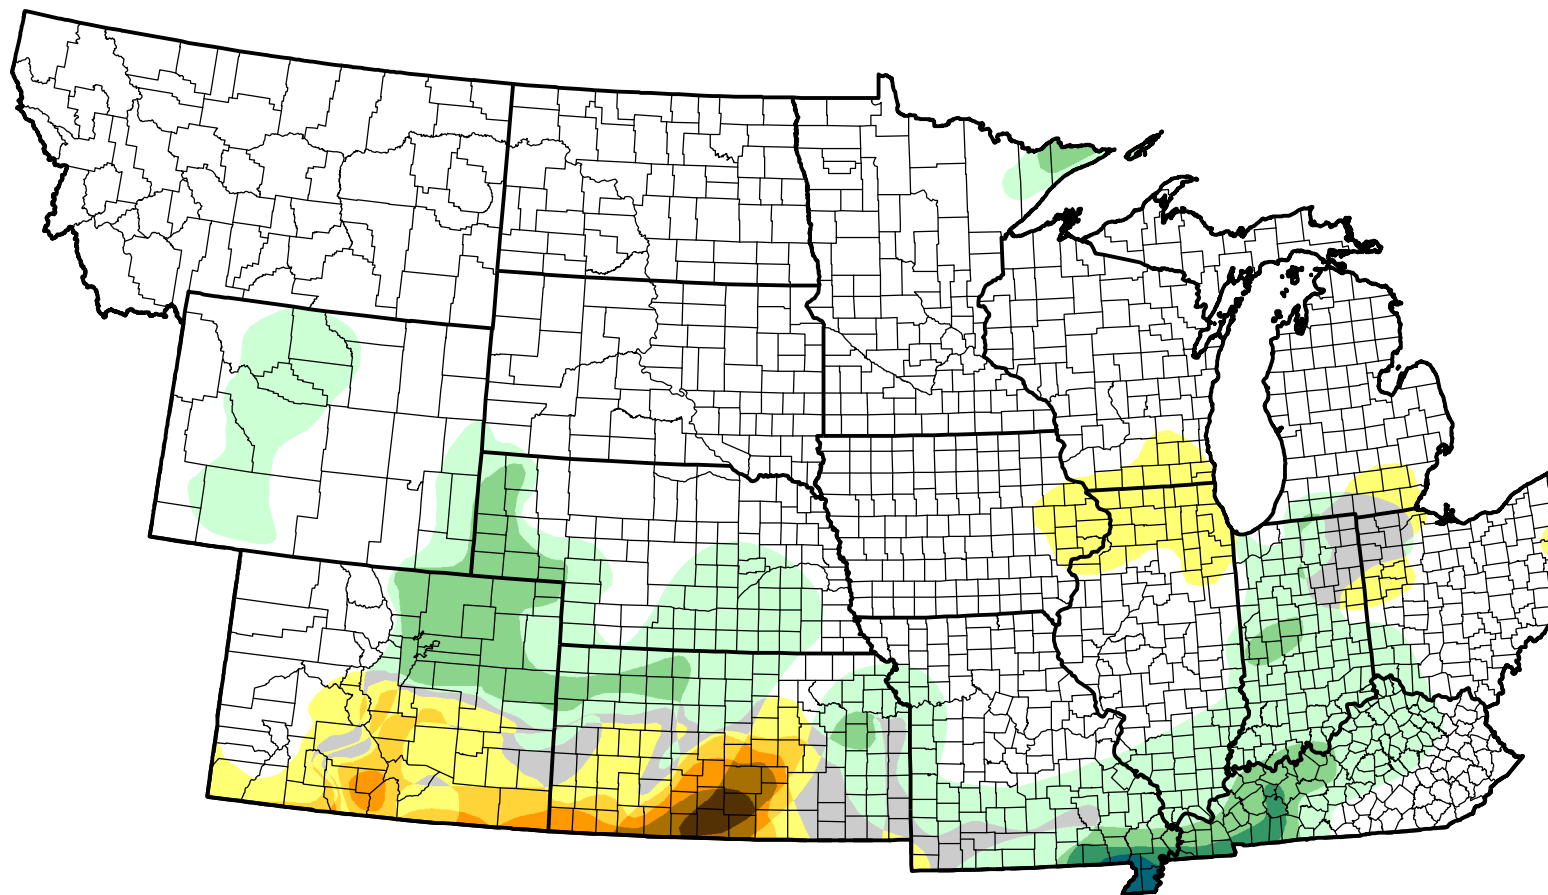

U.S. Drought Monitor Class Change - NWS Central 26 Week

-  5 Class Degradation
-  4 Class Degradation
-  3 Class Degradation
-  2 Class Degradation
-  1 Class Degradation
-  No Change
-  1 Class Improvement
-  2 Class Improvement
-  3 Class Improvement
-  4 Class Improvement
-  5 Class Improvement

July 19, 2011
compared to
January 20, 2011

droughtmonitor.unl.edu