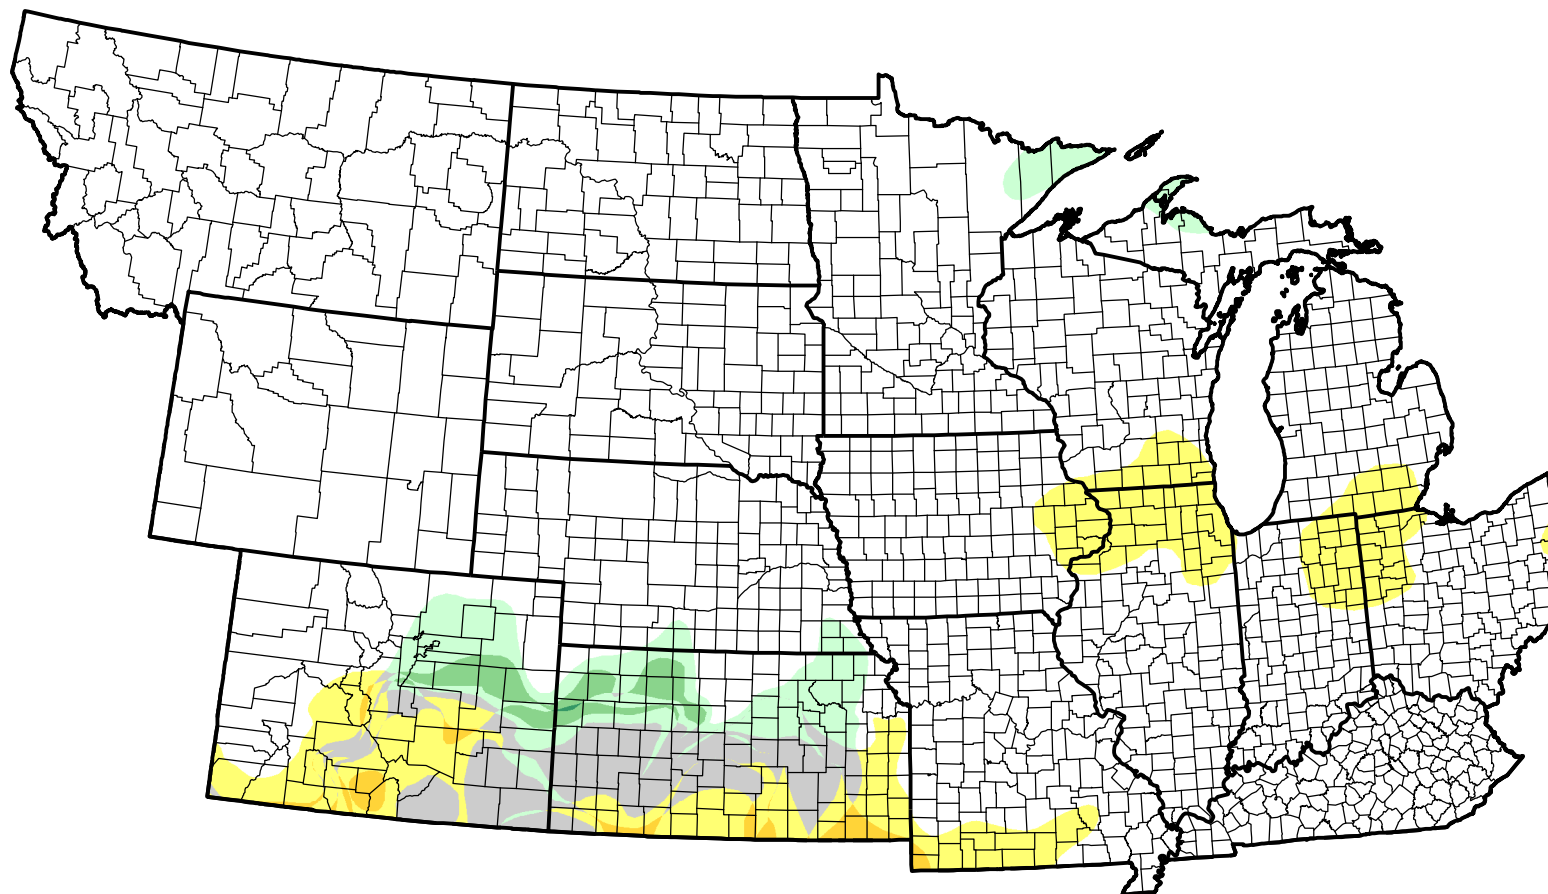

U.S. Drought Monitor Class Change - NWS Central 8 Week

July 19, 2011
compared to
May 26, 2011

droughtmonitor.unl.edu

- | | |
|---|---------------------|
|  | 5 Class Degradation |
|  | 4 Class Degradation |
|  | 3 Class Degradation |
|  | 2 Class Degradation |
|  | 1 Class Degradation |
|  | No Change |
|  | 1 Class Improvement |
|  | 2 Class Improvement |
|  | 3 Class Improvement |
|  | 4 Class Improvement |
|  | 5 Class Improvement |