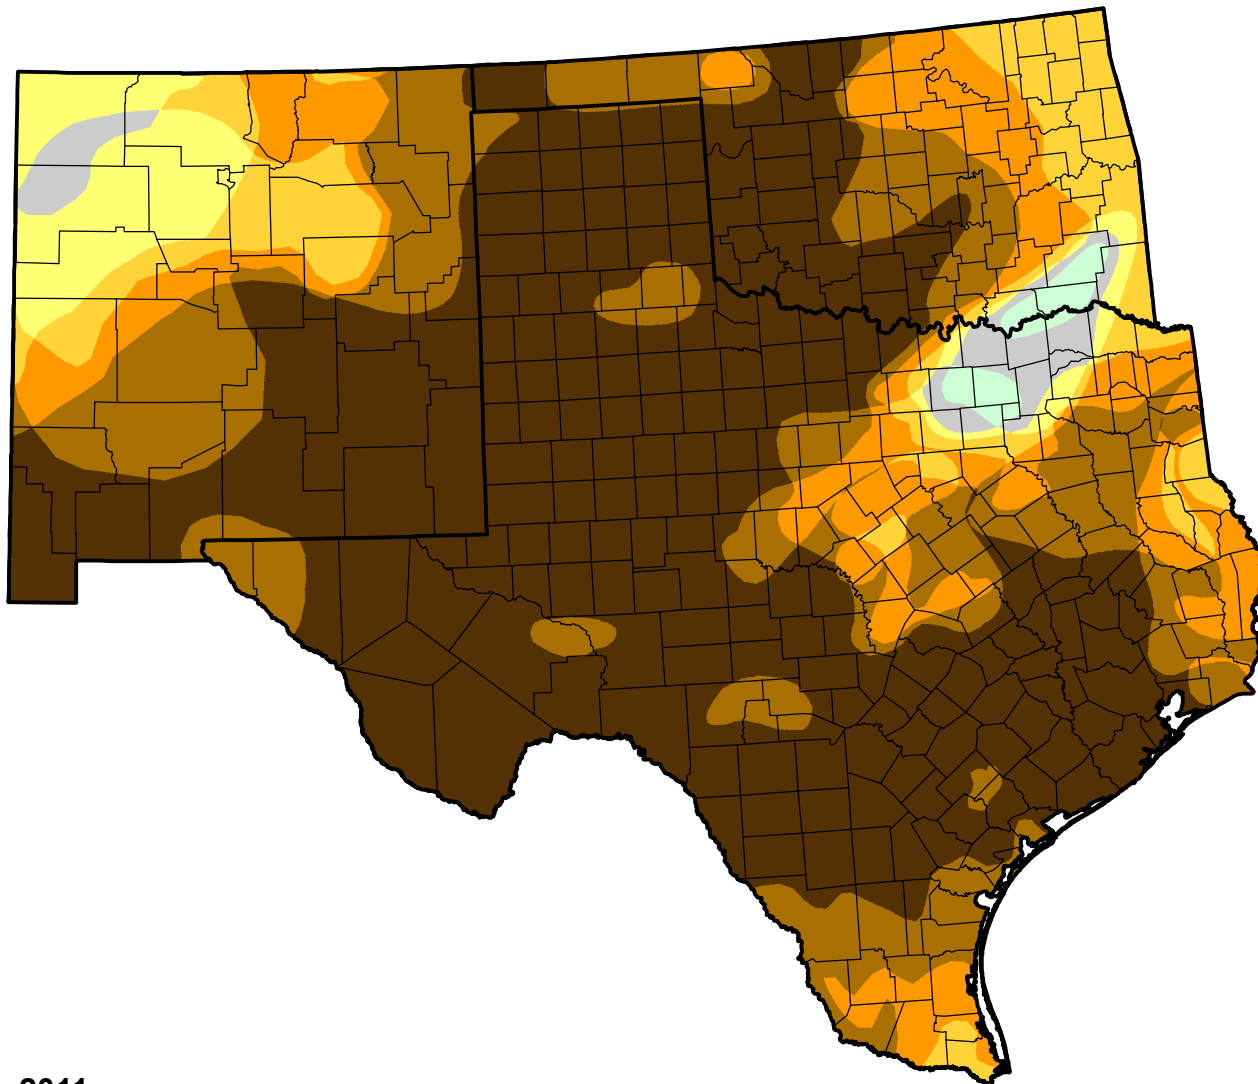

U.S. Drought Monitor Class Change - Southern Plains RDEWS

52 Week

July 19, 2011
compared to
July 22, 2010

droughtmonitor.unl.edu