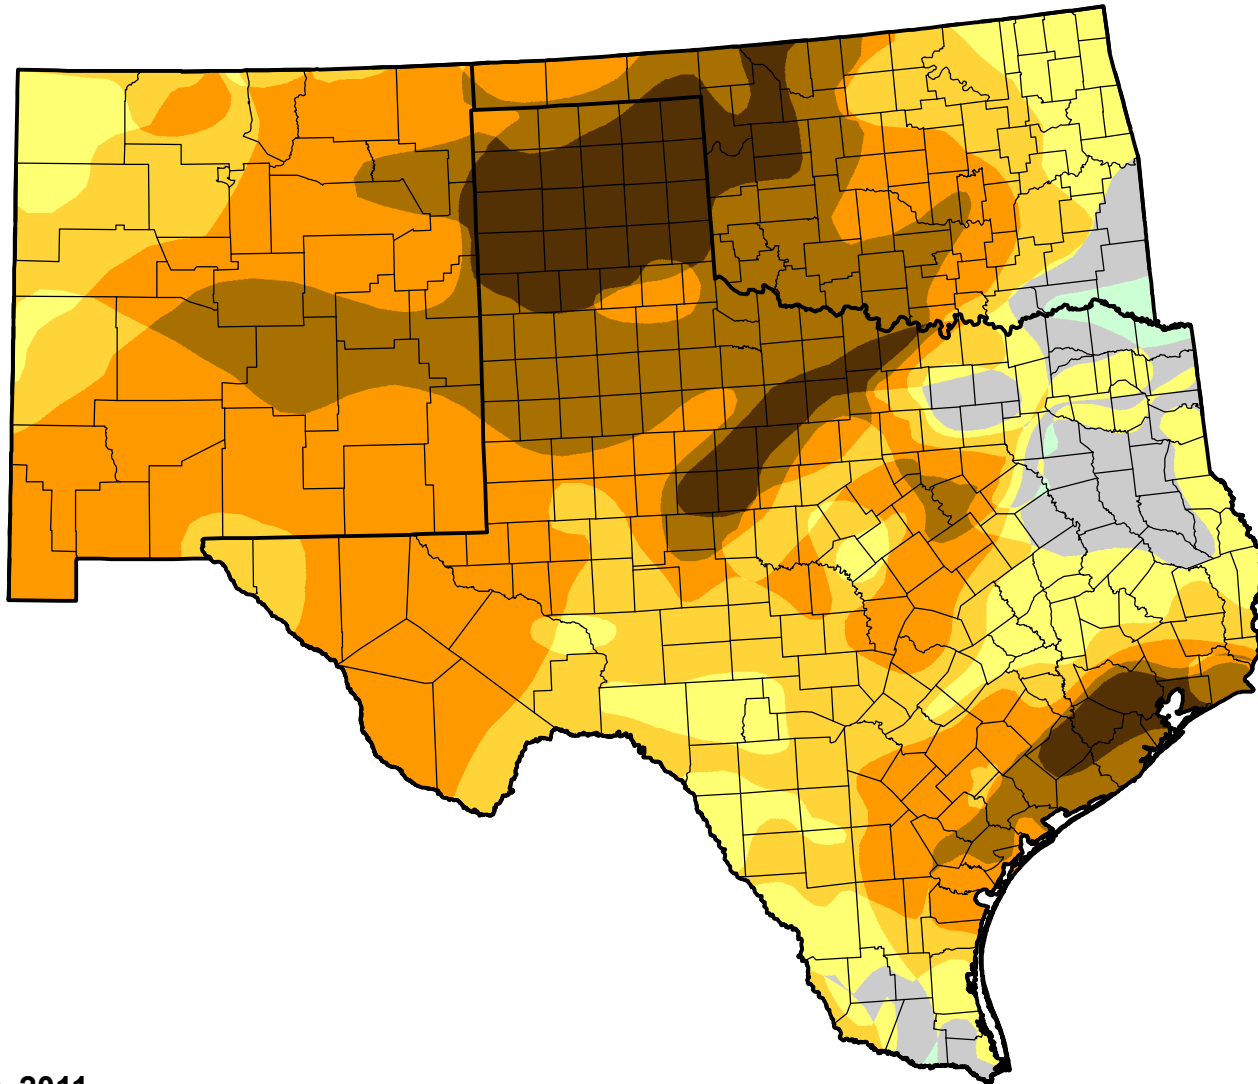

U.S. Drought Monitor Class Change - Southern Plains RDEWS

Start of Calendar Year

July 19, 2011
compared to
January 6, 2011

droughtmonitor.unl.edu

-  5 Class Degradation
-  4 Class Degradation
-  3 Class Degradation
-  2 Class Degradation
-  1 Class Degradation
-  No Change
-  1 Class Improvement
-  2 Class Improvement
-  3 Class Improvement
-  4 Class Improvement
-  5 Class Improvement