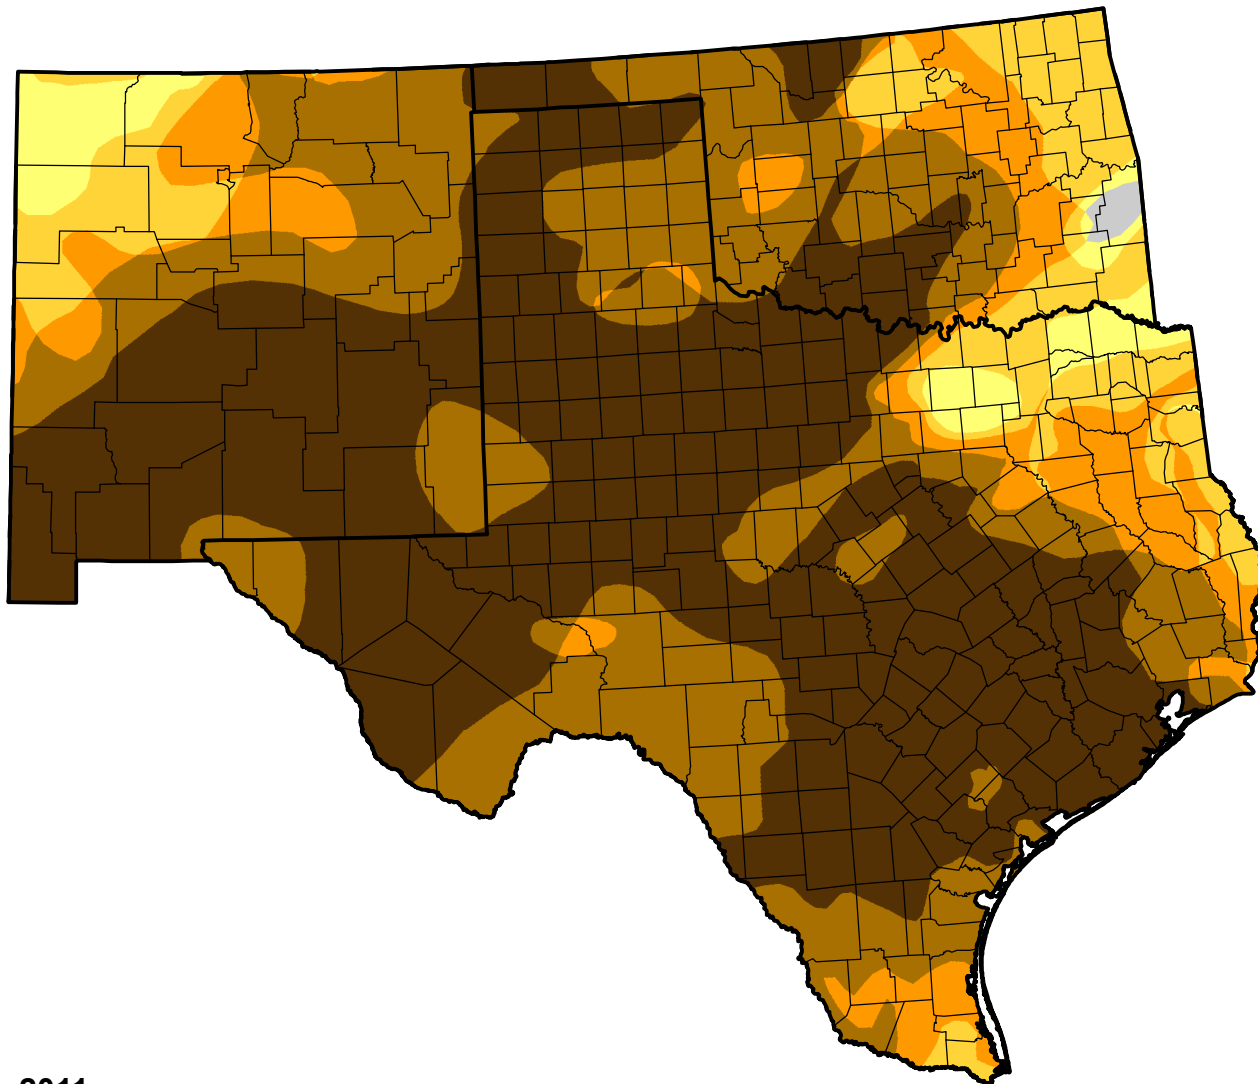

U.S. Drought Monitor Class Change - Southern Plains RDEWS

Start of Water Year

July 19, 2011
compared to
September 30, 2010

droughtmonitor.unl.edu

-  5 Class Degradation
-  4 Class Degradation
-  3 Class Degradation
-  2 Class Degradation
-  1 Class Degradation
-  No Change
-  1 Class Improvement
-  2 Class Improvement
-  3 Class Improvement
-  4 Class Improvement
-  5 Class Improvement