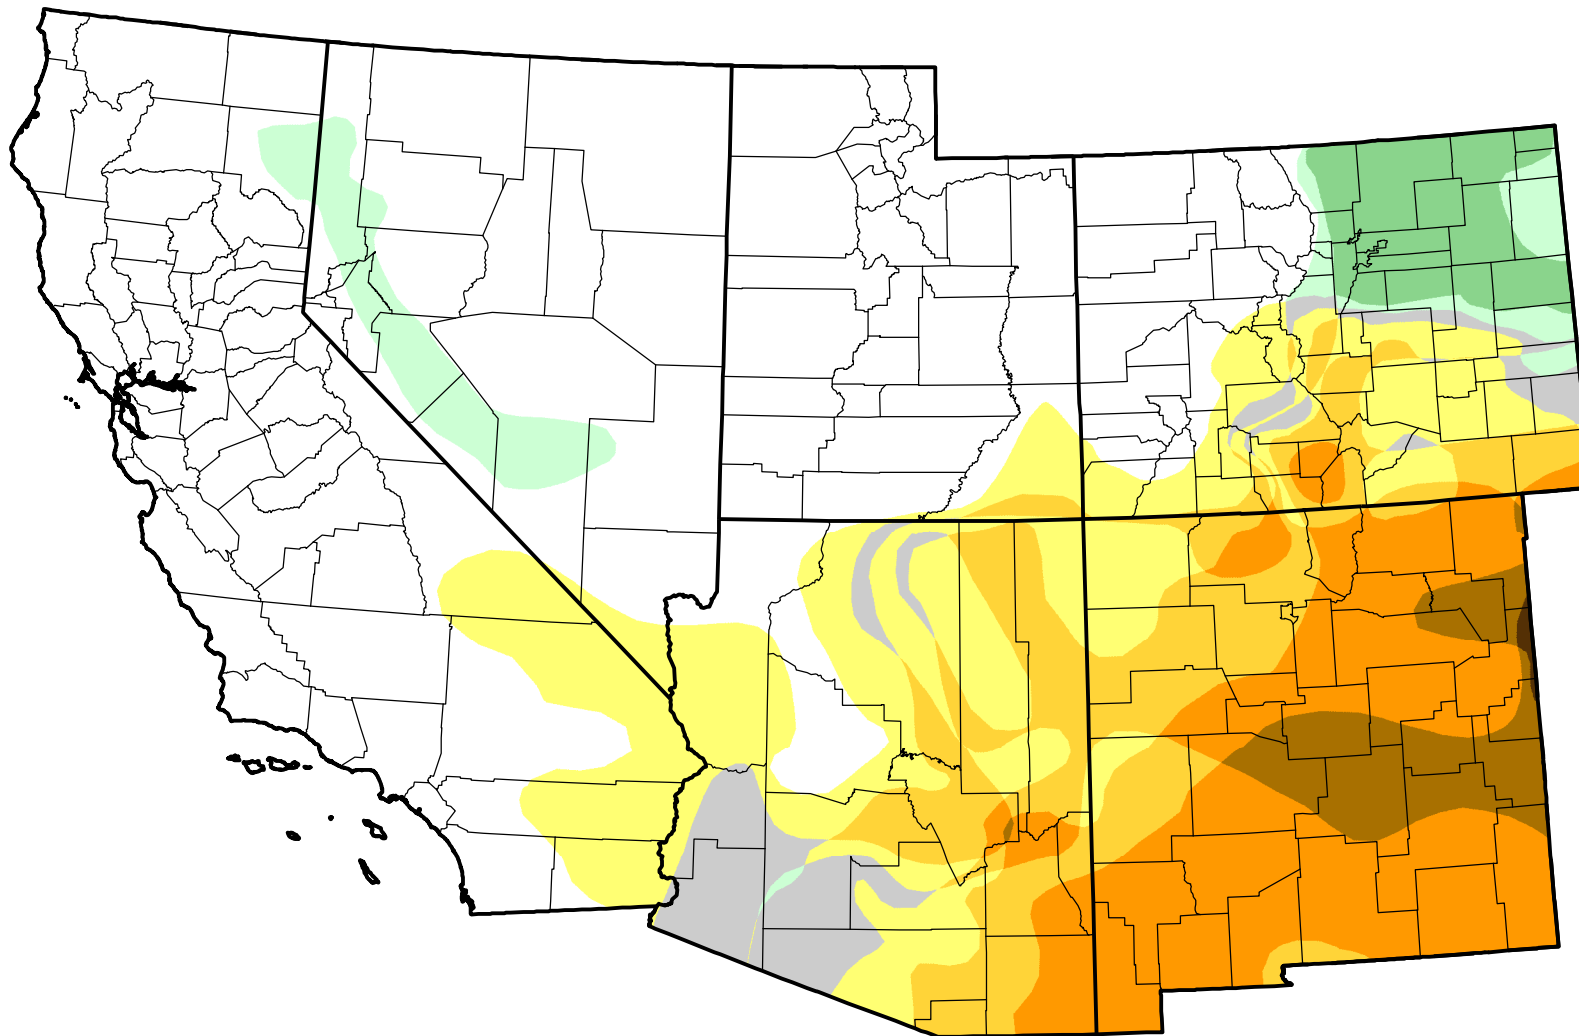

U.S. Drought Monitor Class Change - Southwest

Start of Calendar Year

July 19, 2011
compared to
January 6, 2011

droughtmonitor.unl.edu

-  5 Class Degradation
-  4 Class Degradation
-  3 Class Degradation
-  2 Class Degradation
-  1 Class Degradation
-  No Change
-  1 Class Improvement
-  2 Class Improvement
-  3 Class Improvement
-  4 Class Improvement
-  5 Class Improvement