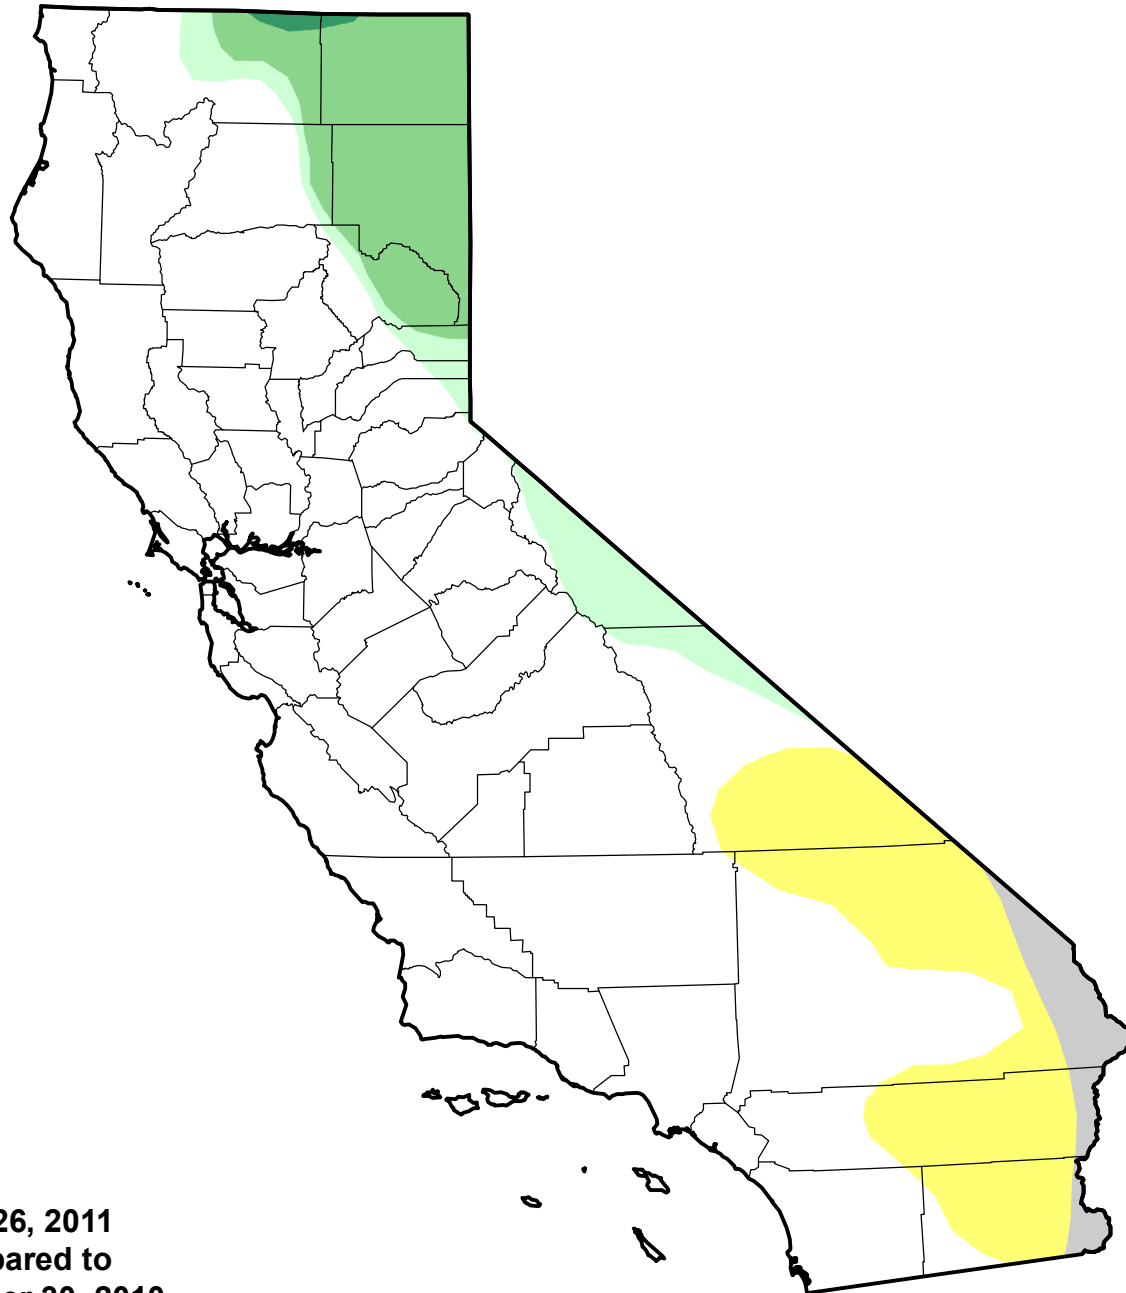

U.S. Drought Monitor Class Change - California

Start of Water Year

July 26, 2011
compared to
September 30, 2010

- 5 Class Degradation
- 4 Class Degradation
- 3 Class Degradation
- 2 Class Degradation
- 1 Class Degradation
- No Change
- 1 Class Improvement
- 2 Class Improvement
- 3 Class Improvement
- 4 Class Improvement
- 5 Class Improvement